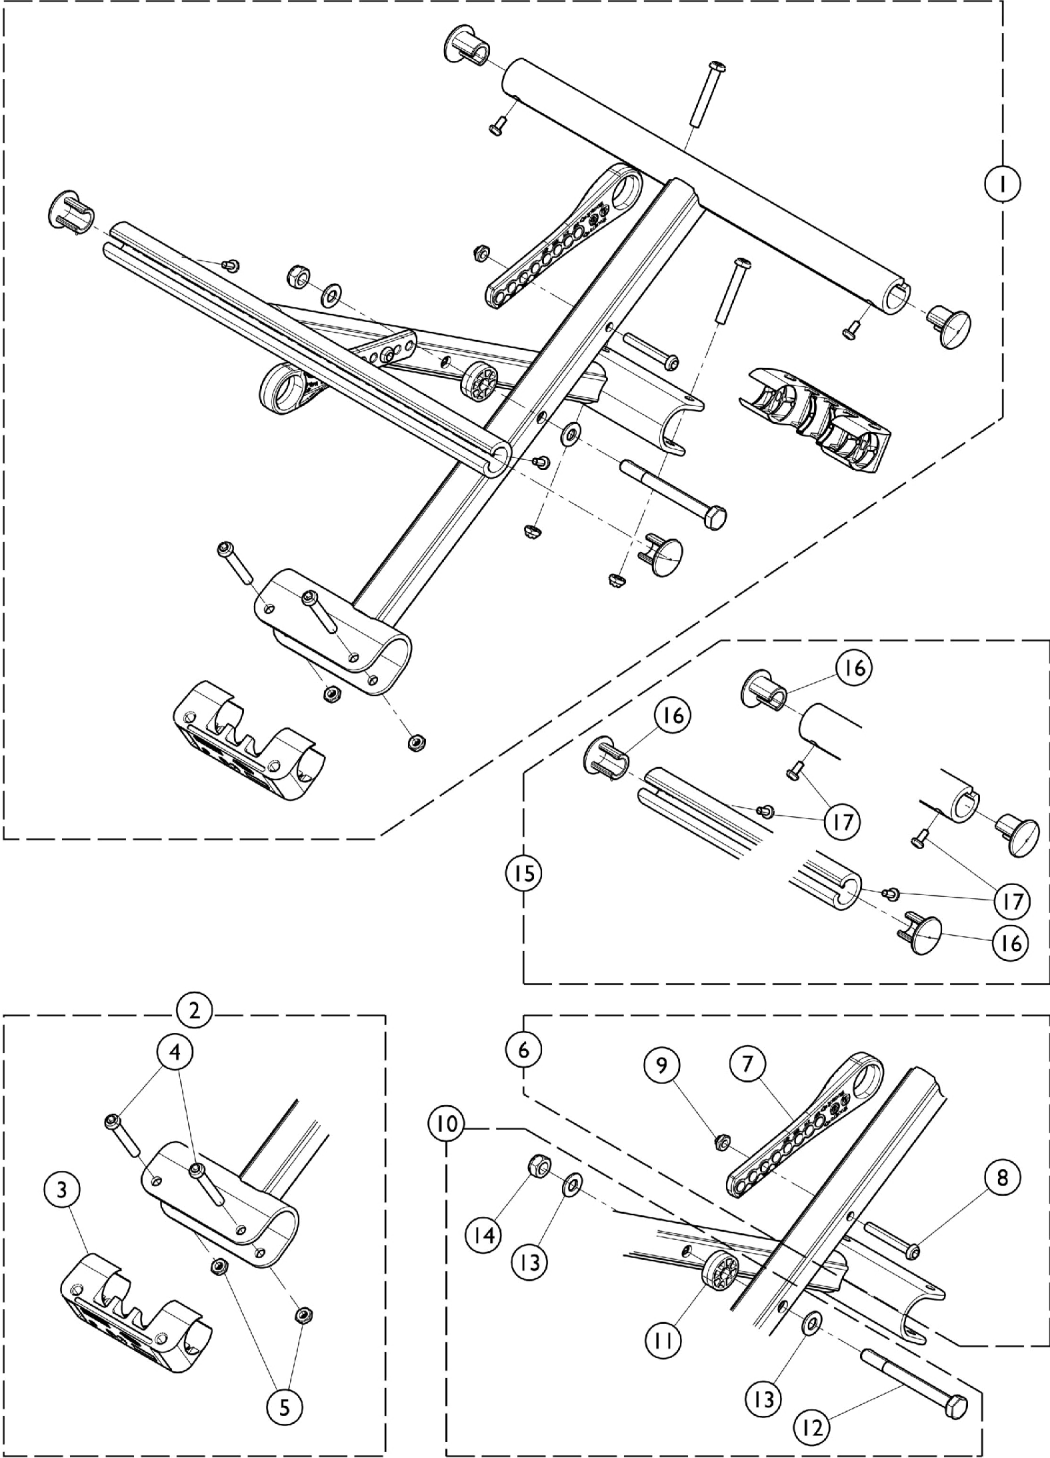

Crossbrace - Conventional Fixed Seat Depth

Crossbrace - Conventional Fixed Seat Depth

Item Number	Note	Part Number	Description	Quantity Per	
				Package	Assembly
1	A	See Chart	#1 Crossbrace Assembly - Junior Fixed	1	1
2	B	1173765	Kit, Saddle Clamp w/ Hardware (Pair)	1	1
3			Clamp, Saddle	1	2
4			NLA - Screw, Socket Button Head (M6 x 40mm)	1	4
5			NLA - Locknut (M6 x 1)	1	4
6	C	1173776	Kit, Pivot Link w/ Hardware (12 - 15" W)	1	1
7			Link, Pivot, Crossbrace (12-15" W)	1	2
8			Screw (M6 x 45mm)	1	2
9			NLA - Locknut (M6 x 1)	1	4
10	D	1173777	Kit, Crossbrace w/ Hardware (Pair)	1	1
11			Washer, Plastic	1	2
12			Bolt (M6 x 80mm)	1	2
13			Washer (6.6 x 22 x 2)	1	4
14			NLA - Locknut (M6 x 1)	1	2
15	E	1173774-NLA	NLA - Kit, Plug Buttons w/ Hardware	1	1
16			NLA - Plug Button	1	4
17			NLA - Screw, Phillips Pan Head (M3.5 x .6 x 9.5mm)	1	4

NOTE: A - Includes items 2 - 17.
 B - Includes items 3 - 5.
 C - Includes items 7 - 9.
 D - Includes items 11 - 14.
 E - Includes items 16 - 17.

#1 Crossbrace Assembly - Junior Fixed

Seat Depth	12" Wide Chair	13" Wide Chair	14" Wide Chair
12" Deep	1172267	N/A	N/A
13" Deep	1172268	N/A	N/A
14" Deep	1172269	1172270	1172272
15" Deep	N/A	1172271	1172273