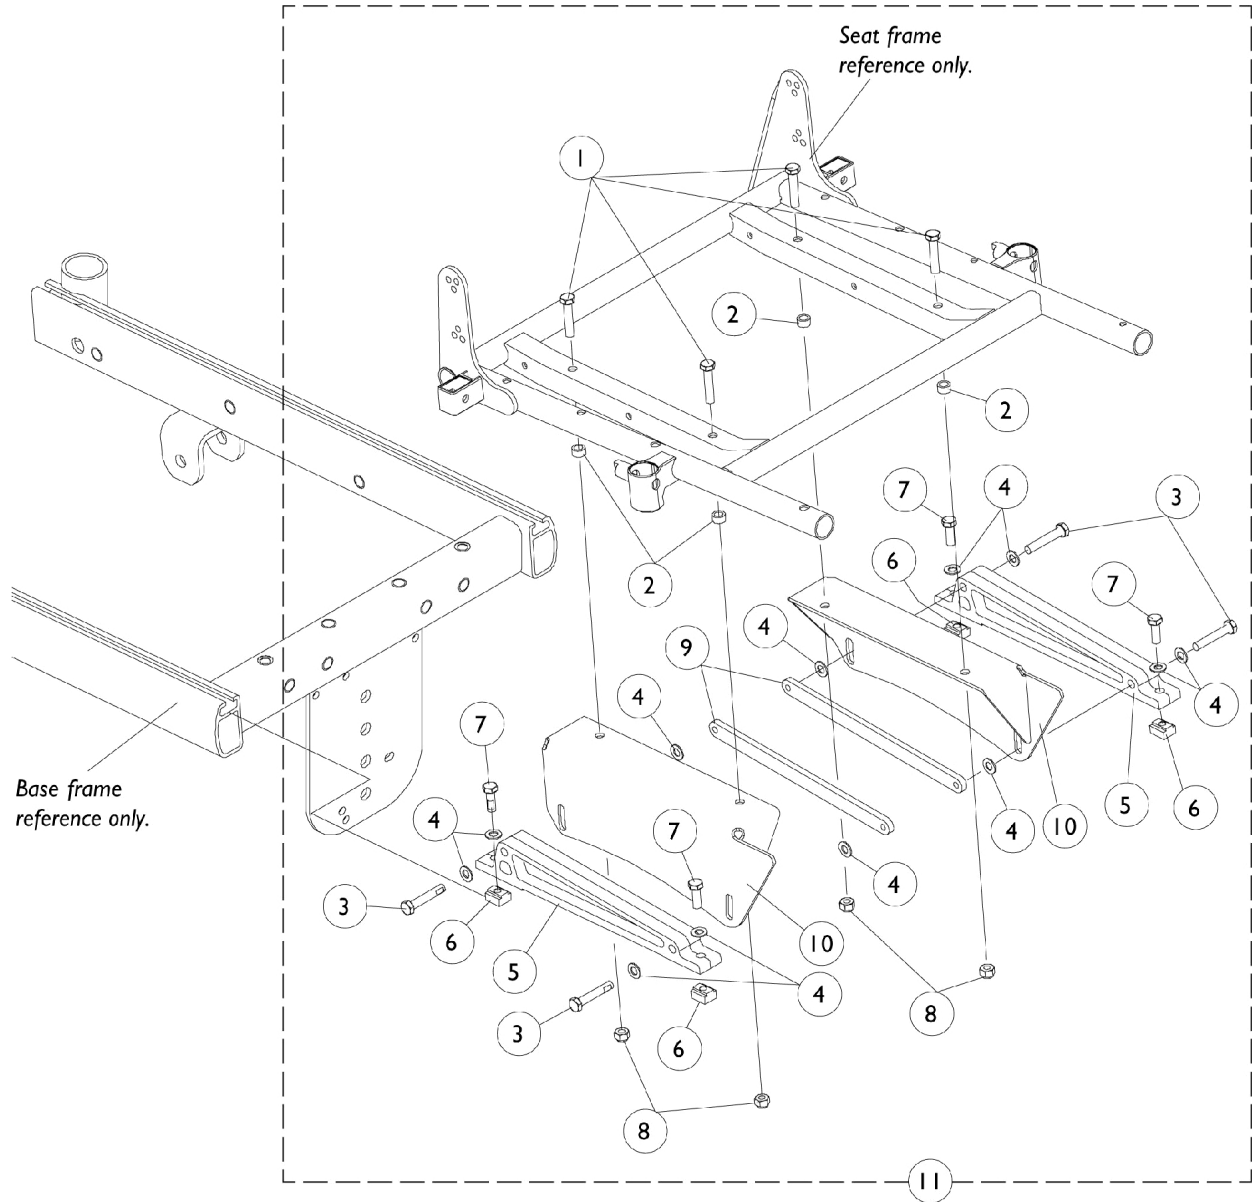

Seat Frame Attaching Hardware

Adult 16" - 24" Wide

Seat Frame Attaching Hardware Adult 16" - 24" Wide

Item Number	Note	Part Number	Description	Quantity Per	
				Package	Assembly
1	A	1043627-NLA	NLA - Screw, Hex Head w/ Patch (5/16-18 x 1-3/4")	1	4
1	B	1070398-NLA	NLA - Screw, Hex Head (5/16-18 x 1-1/2")	1	4
2	A	1070413-NLA	NLA - Spacer (21/64 x 1/2 x 17/64")	1	4
3		1043627-NLA	NLA - Screw, Hex Head w/ Patch (5/16-18 x 1-3/4")	1	4
4		1025704	Washer, Flat (5/16 x 5/8 x 1/16")	1	12
5		1070388	Support, Seat, Black	1	2
6		1069724	T-Nut (5/16-18)	1	5
7		1070462-NLA	NLA - Screw, Hex Head w/ Patch (5/16-18 x 7/8")	1	4
8		1026158	Locknut (5/16-18)	1	4
9		1070396-NLA	NLA - Strap, Bolt, Black	1	2
10	D	1070343-NLA	NLA - Plate, Seat Mounting Low, Right	1	2
10	D	1070344-NLA	NLA - Plate, Seat Mounting Low, Left	1	2
10	E	1070345-NLA	NLA - Plate, Seat Mounting Medium, Right	1	2
10	E	1070346-NLA	NLA - Plate, Seat Mounting Medium, Left	1	2
10	F	1070347-NLA	NLA - Plate, Seat Mounting Tall, Right	1	2
10	F	1070348-NLA	NLA - Plate, Seat Mounting Tall, Left	1	2
11	C	1093314-NLA	NLA - Hardware, Attaching, Seat Frame (16" W)	1	1
11	C	1093311-NLA	NLA - Hardware, Attaching, Seat Frame (17" and Wider)	1	1

NOTE: A - Part # 1043627 and 1070413 are used on the 16" wide chairs only.
 B - Part # 1070398 is used on 17" and wider chairs only.
 C - Item number 10 not included in seat frame attaching hardware.
 D - 18-1/4" Seat to Floor
 E - 20-1/2" Seat to Floor
 F - 21-3/4" Seat to Floor