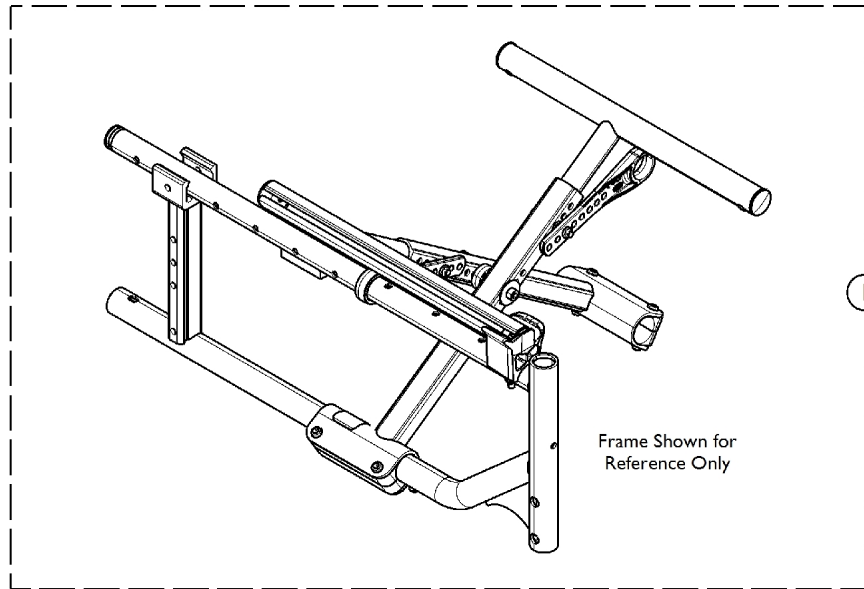

Crossbrace - Conventional Growable Seat Depth

Crossbrace - Conventional Growable Seat Depth

Item Number	Note	Part Number	Description	Quantity Per	
				Package	Assembly
1	A	See Chart	#1 Crossbrace Assembly - Growable Conventional Adjustable Seat Depth	1	1
2	B	1173765	Kit, Saddle Clamp w/ Hardware (Pair)	1	1
3			Clamp, Saddle	1	2
4	C	1173777	NLA - Screw, Socket Button Head (M6 x 40mm)	1	4
5			NLA - Locknut (M6 x 1)	1	4
6			Kit, Crossbrace w/ Hardware (Pair)	1	1
7			Washer, Plastic	1	2
8			Bolt (M6 x 80mm)	1	2
9	D	1173776	Washer (6.6 x 22 x 2)	1	4
10			NLA - Locknut (M6 x 1)	1	2
11			Kit, Pivot Link w/ Hardware (12 - 15" W)	1	1
12			Link, Pivot, Crossbrace (12-15" W)	1	2
13			Screw (M6 x 45mm)	1	2
14			NLA - Locknut (M6 x 1)	1	4
15			E	1172274	Kit, Seat Rail Extensions (16 - 18" D)
16			Extension, Seat Rail (2")	1	2
17			Extension, Seat Rail (1")	1	2
18			NLA - Plug Button	1	2
19			Cap, Extension, Seat Rail (1")	1	2
20			Rod, Upholstery (2")	1	2
21			Rod, Upholstery (1")	1	2
22			Guide, Seat	1	2
23			NLA - Screw, Socket Button Head (M6 x 40mm)	1	2
24			NLA - Screw, Phillips Pan Head (M3.5 x .6 x 9.5mm)	1	6
25			NLA - Locknut (M6 x 1)	1	2
			Instruction Sheet, Seat Rail Extensions	1	1

NOTE: A - Includes items 2 - 14.
 B - Includes items 3 - 5.
 C - Includes items 7 - 10.
 D - Includes items 12 - 14.
 E - Includes items 16 - 25.

#1 Growable Conventional Adjustable Seat Depth

Seat Depth	8 - 11" W	12 - 15" W
8 - 10" Deep	1511958	N/A
10 - 12" Deep	1511959	N/A
11 - 13" Deep	N/A	1512008
12 - 14" Deep	1513260	N/A
13 - 15" Deep	N/A	1512009