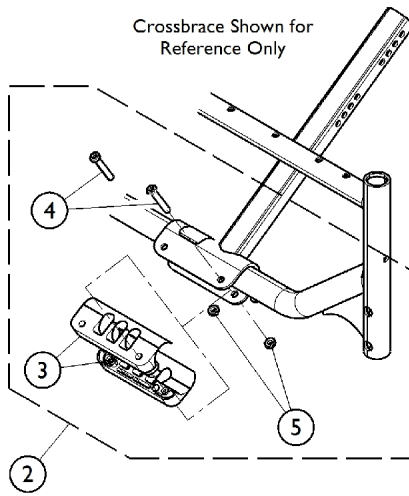

Crossbrace - Conventional Growable Seat Depth

Crossbrace - Conventional Growable Seat Depth

Item Number	Note	Part Number	Description	Quantity Per	
				Package	Assembly
1	A	See Chart	#1 Crossbrace Assembly - Growable Conventional Adjustable Seat Depth	1	1
2	B	1173765	Kit, Saddle Clamp w/ Hardware (Pair)	1	1
3			Clamp, Saddle	1	2
4	C	1173777	NLA - Screw, Socket Button Head (M6 x 40mm)	1	4
5			NLA - Locknut (M6 x 1)	1	4
6			Kit, Crossbrace w/ Hardware (Pair)	1	1
7			Washer, Plastic	1	2
8			Bolt (M6 x 80mm)	1	2
9	D	1173776	Washer (6.6 x 22 x 2)	1	4
10			NLA - Locknut (M6 x 1)	1	2
11			Kit, Pivot Link w/ Hardware (12 - 15" W)	1	1
12			Link, Pivot, Crossbrace (12-15" W)	1	2
13			Screw (M6 x 45mm)	1	2
14			NLA - Locknut (M6 x 1)	1	4
15			E	1172274	Kit, Seat Rail Extensions (16 - 18" D)
16			Extension, Seat Rail (2")	1	2
17			Extension, Seat Rail (1")	1	2
18			NLA - Plug Button	1	2
19			Cap, Extension, Seat Rail (1")	1	2
20			Rod, Upholstery (2")	1	2
21			Rod, Upholstery (1")	1	2
22			Guide, Seat	1	2
23			NLA - Screw, Socket Button Head (M6 x 40mm)	1	2
24			NLA - Screw, Phillips Pan Head (M3.5 x .6 x 9.5mm)	1	6
25			NLA - Locknut (M6 x 1)	1	2
			Instruction Sheet, Seat Rail Extensions	1	1

NOTE: A - Includes items 2 - 14.
 B - Includes items 3 - 5.
 C - Includes items 7 - 10.
 D - Includes items 12 - 14.
 E - Includes items 16 - 25.

#1 Growable Conventional Adjustable Seat Depth

Seat Depth	8 - 11" W	12 - 15" W
8 - 10" Deep	1511958	N/A
10 - 12" Deep	1511959	N/A
11 - 13" Deep	N/A	1512008
12 - 14" Deep	1513260	N/A
13 - 15" Deep	N/A	1512009