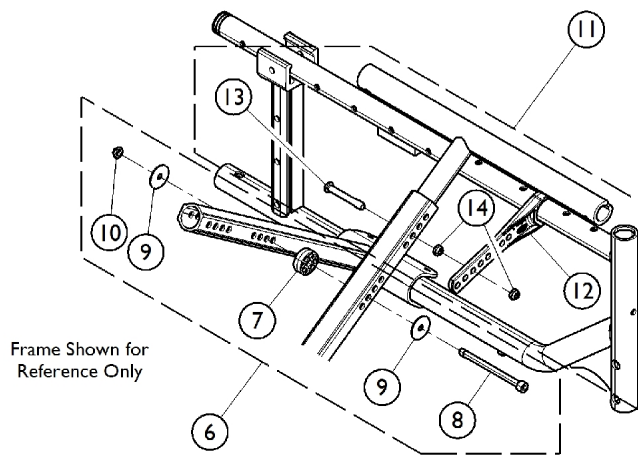

Crossbrace - Conventional Growable Seat Depth

Crossbrace - Conventional Growable Seat Depth

Item Number	Note	Part Number	Description	Quantity Per	
				Package	Assembly
1	A	See Chart	#1 Crossbrace Assembly - Growable Conventional Adjustable Seat Depth	1	1
2	B	1173765	Kit, Saddle Clamp w/ Hardware (Pair)	1	1
3			Clamp, Saddle	1	2
4	C	1173777	NLA - Screw, Socket Button Head (M6 x 40mm)	1	4
5			NLA - Locknut (M6 x 1)	1	4
6			Kit, Crossbrace w/ Hardware (Pair)	1	1
7			Washer, Plastic	1	2
8			Bolt (M6 x 80mm)	1	2
9	D	1173776	Washer (6.6 x 22 x 2)	1	4
10			NLA - Locknut (M6 x 1)	1	2
11			Kit, Pivot Link w/ Hardware (12 - 15" W)	1	1
12			Link, Pivot, Crossbrace (12-15" W)	1	2
13			Screw (M6 x 45mm)	1	2
14			NLA - Locknut (M6 x 1)	1	4
15			E	1172274	Kit, Seat Rail Extensions (16 - 18" D)
16			Extension, Seat Rail (2")	1	2
17			Extension, Seat Rail (1")	1	2
18			NLA - Plug Button	1	2
19			Cap, Extension, Seat Rail (1")	1	2
20			Rod, Upholstery (2")	1	2
21			Rod, Upholstery (1")	1	2
22			Guide, Seat	1	2
23			NLA - Screw, Socket Button Head (M6 x 40mm)	1	2
24			NLA - Screw, Phillips Pan Head (M3.5 x .6 x 9.5mm)	1	6
25			NLA - Locknut (M6 x 1)	1	2
			Instruction Sheet, Seat Rail Extensions	1	1

NOTE: A - Includes items 2 - 14.
 B - Includes items 3 - 5.
 C - Includes items 7 - 10.
 D - Includes items 12 - 14.
 E - Includes items 16 - 25.

#1 Growable Conventional Adjustable Seat Depth

Seat Depth	8 - 11" W	12 - 15" W
8 - 10" Deep	1511958	N/A
10 - 12" Deep	1511959	N/A
11 - 13" Deep	N/A	1512008
12 - 14" Deep	1513260	N/A
13 - 15" Deep	N/A	1512009