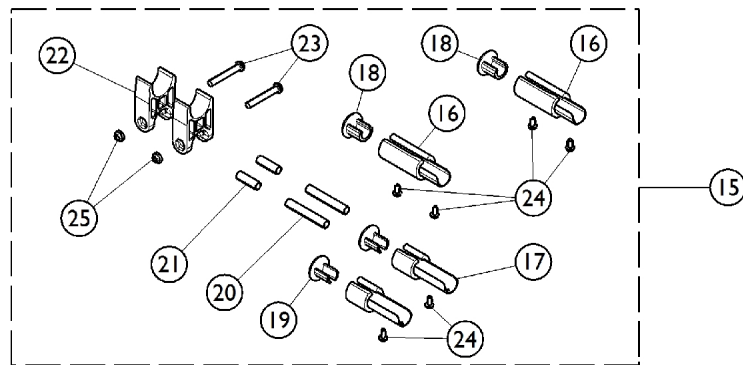

Crossbrace - Conventional Growable Seat Depth

Crossbrace - Conventional Growable Seat Depth

Item Number	Note	Part Number	Description	Quantity Per	
				Package	Assembly
1	A	See Chart	#1 Crossbrace Assembly - Growable Conventional Adjustable Seat Depth	1	1
2	B	1173765	Kit, Saddle Clamp w/ Hardware (Pair)	1	1
3			Clamp, Saddle	1	2
4	C	1173777	NLA - Screw, Socket Button Head (M6 x 40mm)	1	4
5			NLA - Locknut (M6 x 1)	1	4
6			Kit, Crossbrace w/ Hardware (Pair)	1	1
7			Washer, Plastic	1	2
8			Bolt (M6 x 80mm)	1	2
9	D	1173776	Washer (6.6 x 22 x 2)	1	4
10			NLA - Locknut (M6 x 1)	1	2
11			Kit, Pivot Link w/ Hardware (12 - 15" W)	1	1
12			Link, Pivot, Crossbrace (12-15" W)	1	2
13			Screw (M6 x 45mm)	1	2
14			NLA - Locknut (M6 x 1)	1	4
15			E	1172274	Kit, Seat Rail Extensions (16 - 18" D)
16			Extension, Seat Rail (2")	1	2
17			Extension, Seat Rail (1")	1	2
18			NLA - Plug Button	1	2
19			Cap, Extension, Seat Rail (1")	1	2
20			Rod, Upholstery (2")	1	2
21			Rod, Upholstery (1")	1	2
22			Guide, Seat	1	2
23			NLA - Screw, Socket Button Head (M6 x 40mm)	1	2
24			NLA - Screw, Phillips Pan Head (M3.5 x .6 x 9.5mm)	1	6
25			NLA - Locknut (M6 x 1)	1	2
			Instruction Sheet, Seat Rail Extensions	1	1

NOTE: A - Includes items 2 - 14.
 B - Includes items 3 - 5.
 C - Includes items 7 - 10.
 D - Includes items 12 - 14.
 E - Includes items 16 - 25.

#1 Growable Conventional Adjustable Seat Depth

Seat Depth	8 - 11" W	12 - 15" W
8 - 10" Deep	1511958	N/A
10 - 12" Deep	1511959	N/A
11 - 13" Deep	N/A	1512008
12 - 14" Deep	1513260	N/A
13 - 15" Deep	N/A	1512009