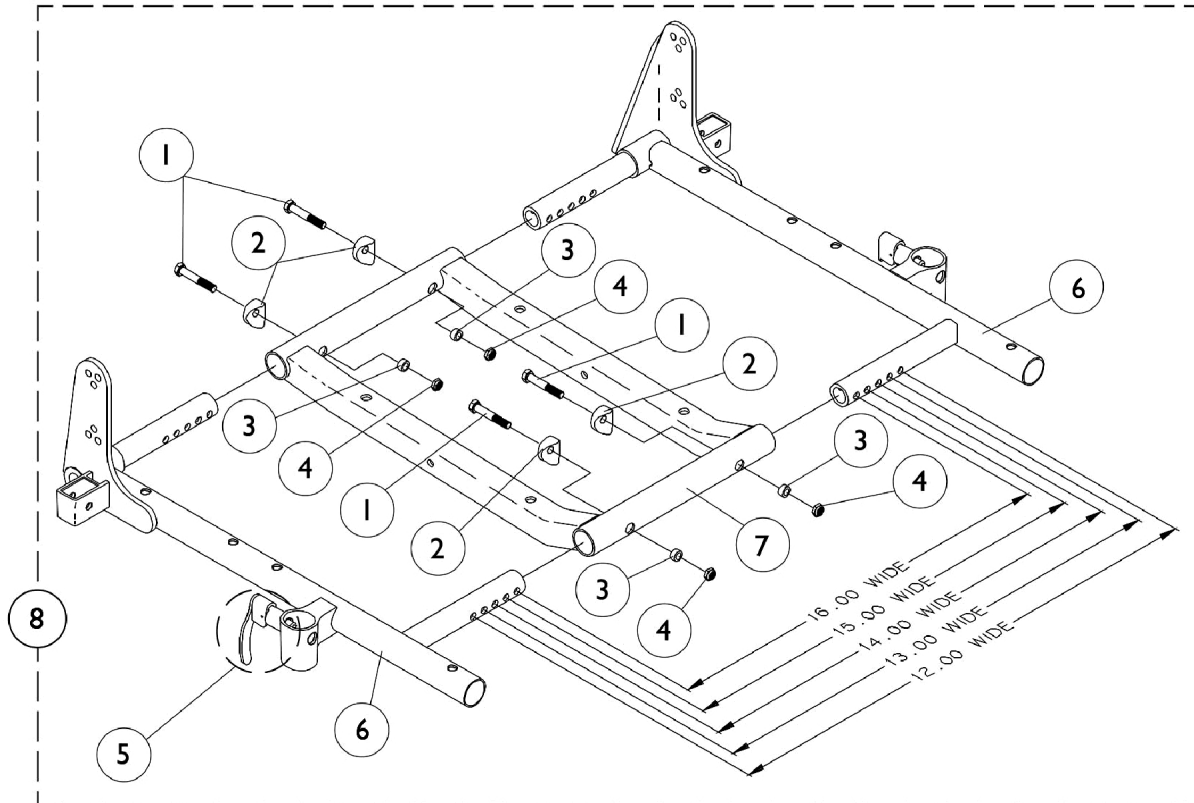

Seat Frame Assembly

Junior 12"-16" Wide

Seat Frame Assembly Junior 12"-16" Wide

Item Number	Note	Part Number	Description	Quantity Per	
				Package	Assembly
1		1037610	Screw, Hex Head (1/4-20 x 1-5/8")	1	4
2		1026099	Spacer, Coved (1/4 x 11/16 x 1/2")	1	4
3		1047449-NLA	NLA - Spacer (1/4 x 3/8 x 3/16")	1	4
4		1025736	Locknut (1/4-20)	1	4
5		47471X074	Spring, Arm Lock	1	1
5		1028594	Pin, Arm Lock, Black	1	1
5		1090768	Kit, Lock Handle w/Rivets (Pair)	2	1
6	A,B	1070473-NLA	NLA - Frame Seat, Adult/Junior, Black - Right	1	1
6	A,B	1070474-NLA	NLA - Frame Seat, Adult/Junior, Black - Left	1	1
7	A	1070476-NLA	NLA - Frame, Seat, Adult/ Junior, Center, Black	1	1
8	C	1070469-NLA	NLA - Frame Assembly Seat, Adult/Junior, Black (14-15" W x 16-17" D)	1	1

NOTE: A - Junior 12-16" Wide and 12-16" Deep
 B - Includes seat frame and item 5 arm lock assembly
 C - Includes items 1-7