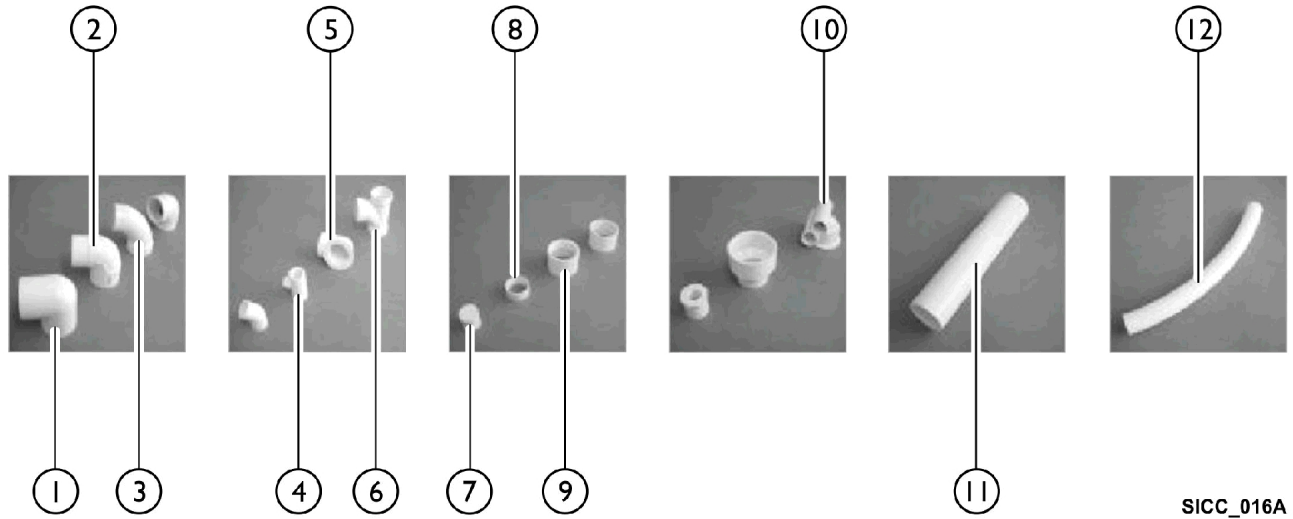

# PVC Fittings and Pipes

SICC\_016A

## PVC Fittings and Pipes

Item Number	Note	Part Number	Description	Quantity Per	
				Package	Assembly
1		PAR5815-NLA	NLA - Elbow, 90 Degree (1")	1	1
1		PAR5760C	Elbow, 90 Degree (1-1/2")	1	1
2		PAR5780C-NLA	NLA - Elbow, Street, 90 Degree (1")	1	1
2		PAR5840BC-NLA	NLA - Elbow, Street, 90 Degree (1-1/2")	1	1
3		PAR8082WT	Elbow, 90 Degree, Wide Turn (2")	1	1
4		PAR5820C-NLA	NLA - Fitting, Tee (1 x 1 x 1")	1	1
5		PAR7185112-NLA	NLA - Elbow Housing (2 x 1-1/2")	1	1
6		PAR5780BC	Reducing "T", Sanitary (2 x 2 x 1-1/2")	1	1
7		PAR5880C-NLA	NLA - Plug (1")	1	1
8		PAR9816	Insert, Ring (1-1/2")	1	1
9		PAR8083	Threaded Adapter (2") (Connects to Drain)	1	1
10		PAR7182E	Jet Housing	1	1
11		PAR8080-NLA	NLA - PVC Pipe (1-1/2") (Sold by the foot)	1	1
11		PAR8081-NLA	NLA - PVC Pipe (2") (Sold by the foot)	1	1
12		PAR5630B	Flex Pipe (1") (Sold by the foot)	1	1
12		PAR5640B	Flex Pipe (1-1/2") (Sold by the foot)	1	1