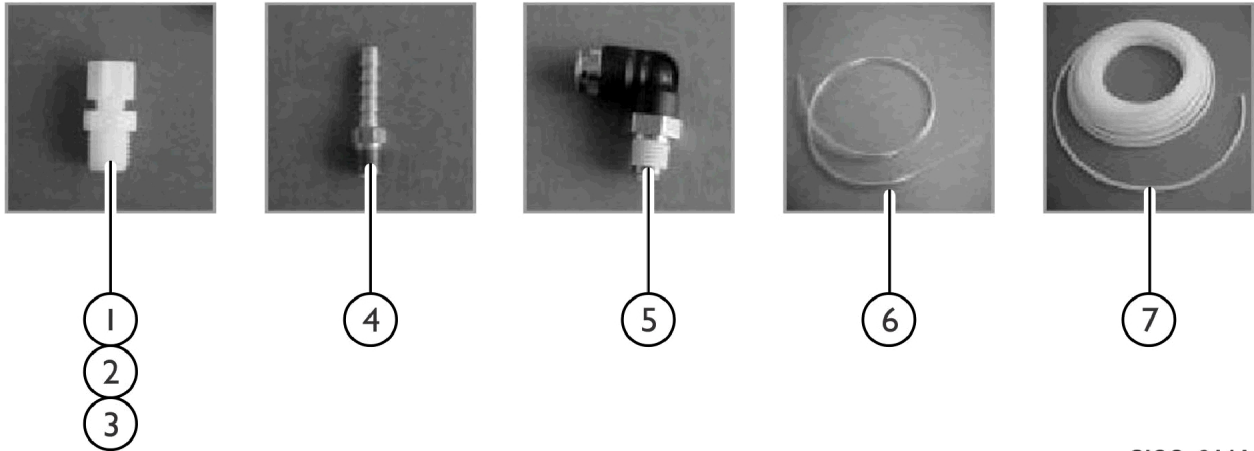

Plastic Tube and Fittings

See Category "Plastic Fitting Identification" for more information.

SICC_014A

Item Number	Note	Part Number	Description	Quantity Per	
				Package	Assembly
1		PAR1160	Connector, Male (3/8" Tube x 1/4" MP)	1	1
2		PAR1161	Connector, Male (3/8" Tube x 3/8" MP)	1	1
3		PAR1162	Connector, Male (3/8" Tube x 1/2" MP)	1	1
4		PAR1130-NLA	NLA - Fitting, Brass Barb (1/4" Barb x 1/8" MP)	1	1
5		IHPAR1169	Elbow, 90 Degree Push-Loc (3/8" tube x 1/4" MP)	1	1
6		PAR5580ABC-NLA	NLA - Tubing, Clear Vinyl (1/4" OD x 1/8" ID)	1	1
7		PAR5561BCD	Tubing, Plastic, Water Supply (3/8" OD x 1/4" ID)	1	1