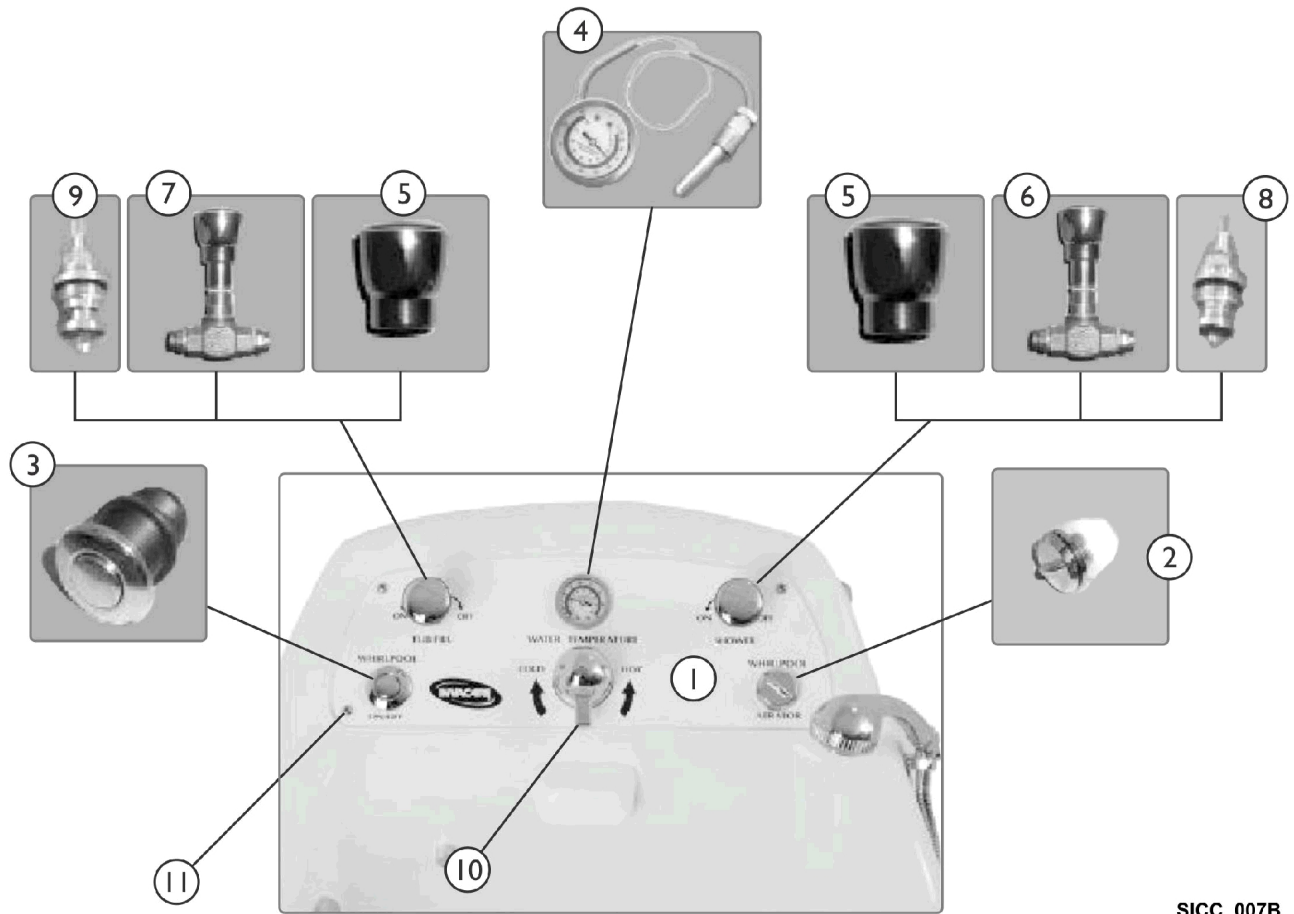

Faceplate Components

SICC_007B

Faceplate Components

Item Number	Note	Part Number	Description	Quantity Per	
				Package	Assembly
1		1149640-NLA	NLA - Faceplate	1	1
2	B	PAR5590A-NLA	NLA - Air Vent Assembly, White	1	1
3		PAR5510C-NLA	NLA - On/Off Button	1	1
4		PAR5710E	Gauge, Temperature	1	1
5		PAR6652A-NLA	NLA - Handle, Lynwood Plastic (Metal no longer available)	1	1
6		IHPAR6652-NLA	NLA - Valve, Shower (1/2")	1	1
7		PAR6653	Valve, Fill, Tub (3/4")	1	1
8		PAR6652B-NLA	NLA - Stem and Cartridge, Shower (1/2")	1	1
9		PAR6653B	Stem and Cartridge, Tub Fill (3/4")	1	1
10		PAR6670CG	NLA - Valve, Complete RADA Mixing	1	1
11		IHPAR9962-NLA	NLA - Washer, Nylon	1	1
11		PAR9938-NLA	NLA - Screw, Phillips, Pan Head (10-24 x 1")	1	1
	A	1143643	Kit, Gasket - Faceplate	1	1

NOTE: A - Not shown in picture.
 B - White Air Vent Assembly replaced Chrome. Functionality is the same.