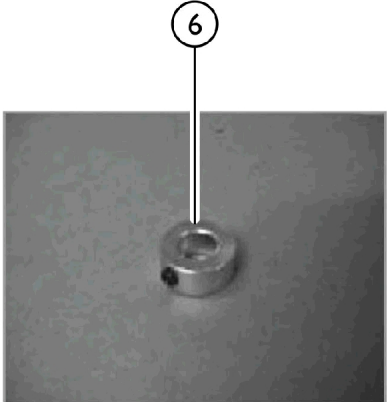

# Door Probe Locking Assembly

## Door Probe Locking Assembly

Item Number	Note	Part Number	Description	Quantity Per	
				Package	Assembly
1		1127602	Probe Stem	1	1
2		1127604-NLA	NLA - Door Probe	1	1
3		1127601	Probe Cam Assembly	1	1
4		1127603	Probe Linkage Assembly	1	1
5		PAR9240A	Washer, Nylon	1	1
6		1127617	Probe Lock Collar	1	1
7		1127607-NLA	NLA - Probe Guide	1	1
8		1127605	Probe Striker Plate	1	1