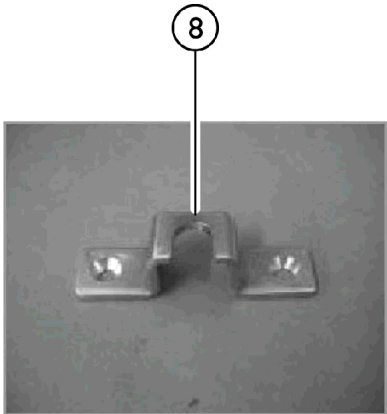

# Door Probe Locking Assembly

## Door Probe Locking Assembly

Item Number	Note	Part Number	Description	Quantity Per	
				Package	Assembly
1		1127602	Probe Stem	1	1
2		1127604-NLA	NLA - Door Probe	1	1
3		1127601	Probe Cam Assembly	1	1
4		1127603	Probe Linkage Assembly	1	1
5		PAR9240A	Washer, Nylon	1	1
6		1127617	Probe Lock Collar	1	1
7		1127607-NLA	NLA - Probe Guide	1	1
8		1127605	Probe Striker Plate	1	1