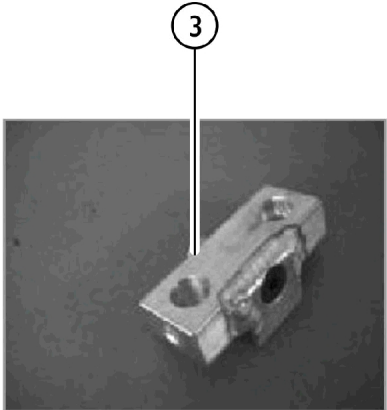

# Door Probe Locking Assembly

## Door Probe Locking Assembly

Item Number	Note	Part Number	Description	Quantity Per	
				Package	Assembly
1		1127602	Probe Stem	1	1
2		1127604-NLA	NLA - Door Probe	1	1
3		1127601	Probe Cam Assembly	1	1
4		1127603	Probe Linkage Assembly	1	1
5		PAR9240A	Washer, Nylon	1	1
6		1127617	Probe Lock Collar	1	1
7		1127607-NLA	NLA - Probe Guide	1	1
8		1127605	Probe Striker Plate	1	1