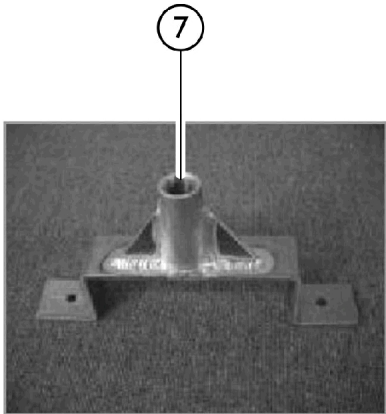

# Door Probe Locking Assembly

## Door Probe Locking Assembly

Item Number	Note	Part Number	Description	Quantity Per	
				Package	Assembly
1		1127602	Probe Stem	1	1
2		1127604-NLA	NLA - Door Probe	1	1
3		1127601	Probe Cam Assembly	1	1
4		1127603	Probe Linkage Assembly	1	1
5		PAR9240A	Washer, Nylon	1	1
6		1127617	Probe Lock Collar	1	1
7		1127607-NLA	NLA - Probe Guide	1	1
8		1127605	Probe Striker Plate	1	1