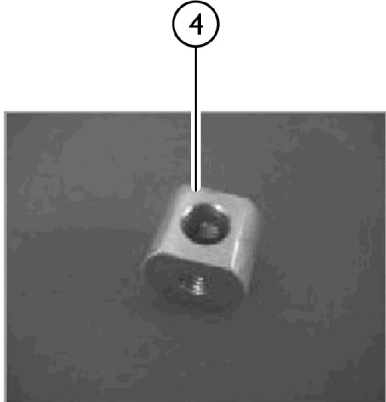

# Door Probe Locking Assembly

## Door Probe Locking Assembly

Item Number	Note	Part Number	Description	Quantity Per	
				Package	Assembly
1		1127602	Probe Stem	1	1
2		1127604-NLA	NLA - Door Probe	1	1
3		1127601	Probe Cam Assembly	1	1
4		1127603	Probe Linkage Assembly	1	1
5		PAR9240A	Washer, Nylon	1	1
6		1127617	Probe Lock Collar	1	1
7		1127607-NLA	NLA - Probe Guide	1	1
8		1127605	Probe Striker Plate	1	1