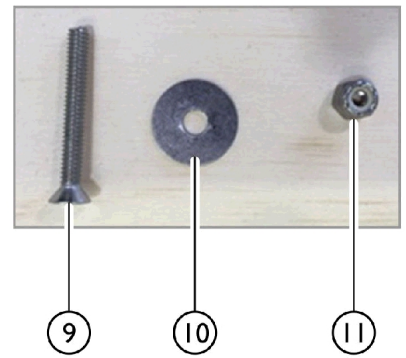

Door Hinge Assembly

SICC_003A

Door Hinge Assembly

Item Number	Note	Part Number	Description	Quantity Per	
				Package	Assembly
1		1149636	Support, Door Lower Hinge	1	1
2		1149637	Support, Door Upper Hinge	1	1
3		1127618	Hinge Bearing, Door	1	1
4		1127619	Hinge Bushing, Door	1	2
5		1127610	Hinge Pin, Door	1	1
6		1127620	Hinge Spring, Door	1	1
7		1149641	Door Hinge Body	1	1
8	A	1146822	Kit, Door Hinge Replacement	1	1
			Hinge Pin, Door	1	1
			Hinge Bearing, Door	1	1
			Hinge Bushing, Door	1	1
			Hinge Spring, Door	1	1
			Screw, Set (#8-32 x 3/16")	1	1
			Support, Door Lower Hinge	1	1
			Support, Door Upper Hinge	1	1
			Door Hinge Body	1	1
9		1127641	Screw, Phillips, Flat Head (1/4-20 x 2")	1	12
10		PAR9918	Washer	1	12
11		PAR9916	Nut (1/4-20)	1	12