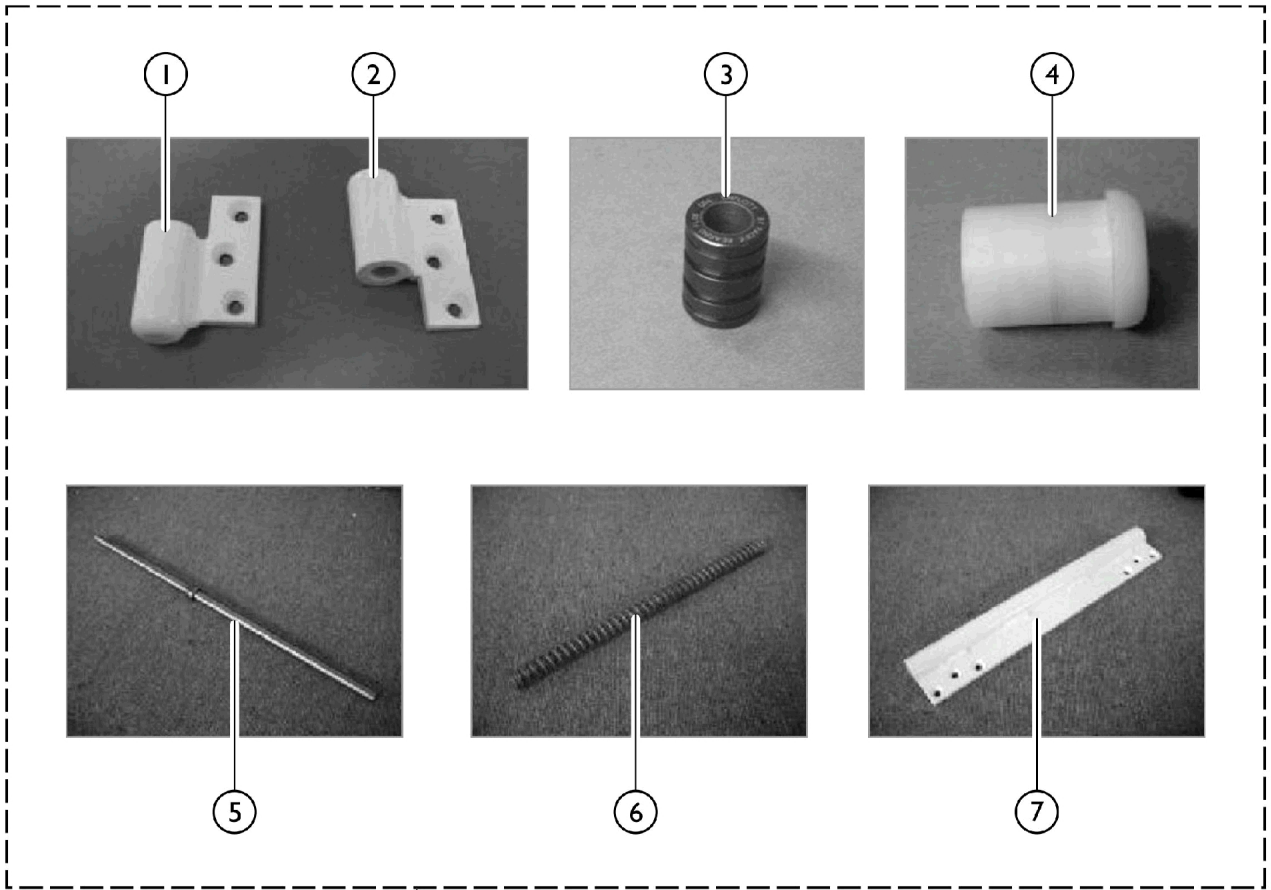

Door Hinge Assembly

SICC_003A

Door Hinge Assembly

Item Number	Note	Part Number	Description	Quantity Per	
				Package	Assembly
1		1149636	Support, Door Lower Hinge	1	1
2		1149637	Support, Door Upper Hinge	1	1
3		1127618	Hinge Bearing, Door	1	1
4		1127619	Hinge Bushing, Door	1	2
5		1127610	Hinge Pin, Door	1	1
6		1127620	Hinge Spring, Door	1	1
7		1149641	Door Hinge Body	1	1
8	A	1146822	Kit, Door Hinge Replacement	1	1
			Hinge Pin, Door	1	1
			Hinge Bearing, Door	1	1
			Hinge Bushing, Door	1	1
			Hinge Spring, Door	1	1
			Screw, Set (#8-32 x 3/16")	1	1
			Support, Door Lower Hinge	1	1
			Support, Door Upper Hinge	1	1
			Door Hinge Body	1	1
9		1127641	Screw, Phillips, Flat Head (1/4-20 x 2")	1	12
10		PAR9918	Washer	1	12
11		PAR9916	Nut (1/4-20)	1	12

NOTE: A - This kit Includes items 1 - 11.