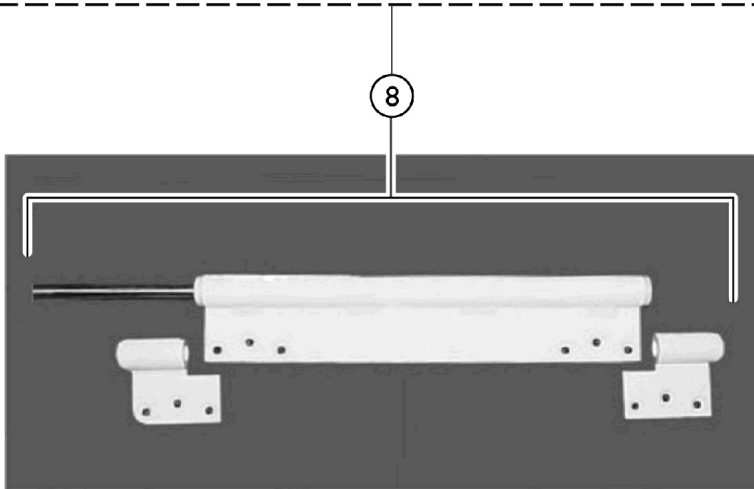

Door Hinge Assembly

SICC_003A

Door Hinge Assembly

Item Number	Note	Part Number	Description	Quantity Per	
				Package	Assembly
1		1149636	Support, Door Lower Hinge	1	1
2		1149637	Support, Door Upper Hinge	1	1
3		1127618	Hinge Bearing, Door	1	1
4		1127619	Hinge Bushing, Door	1	2
5		1127610	Hinge Pin, Door	1	1
6		1127620	Hinge Spring, Door	1	1
7		1149641	Door Hinge Body	1	1
8	A	1146822	Kit, Door Hinge Replacement	1	1
			Hinge Pin, Door	1	1
			Hinge Bearing, Door	1	1
			Hinge Bushing, Door	1	1
			Hinge Spring, Door	1	1
			Screw, Set (#8-32 x 3/16")	1	1
			Support, Door Lower Hinge	1	1
			Support, Door Upper Hinge	1	1
			Door Hinge Body	1	1
9		1127641	Screw, Phillips, Flat Head (1/4-20 x 2")	1	12
10		PAR9918	Washer	1	12
11		PAR9916	Nut (1/4-20)	1	12