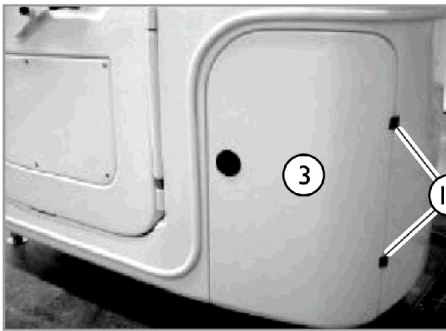

Access Doors and Panels

Access Doors and Panels

Item Number	Note	Part Number	Description	Quantity Per	
				Package	Assembly
1		1136825-NLA	NLA - Back Access Panel	1	1
2		1136826-NLA	NLA - Top End Panel	1	1
3		1136827	Disinfectant Door	1	1
4		1136824	Door Panel	1	1
5		IHPAR9907	Washer, #8 Countersunk Finishing	1	1
6		IHPAR9908	Screw	1	1
7		1136830	Latch Assembly, Disinfectant Door	1	1
		1161794	Door Key	1	1
8		1097286	Threaded Insert (#10-24)	1	1
9		PAR9938-NLA	NLA - Screw, Phillips, Pan Head (10-24 x 1")	1	1
10		1161237-NLA	NLA - Bath Door Assembly	1	1
11		PAR5410	Hinge, Access Door	1	2