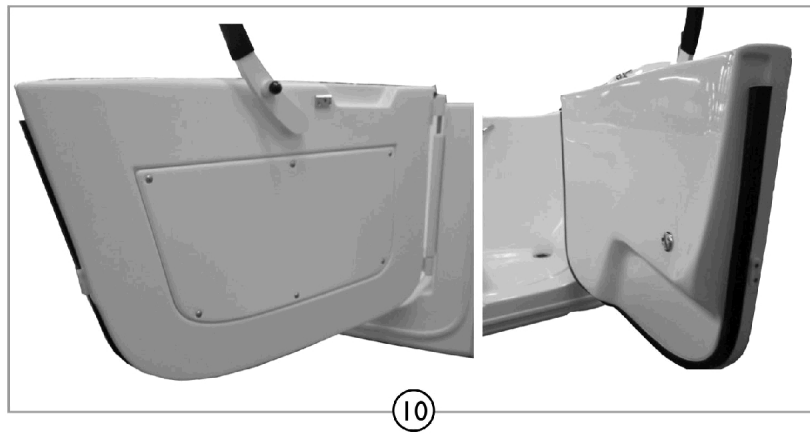

Access Doors and Panels

Access Doors and Panels

Item Number	Note	Part Number	Description	Quantity Per	
				Package	Assembly
1		1136825-NLA	NLA - Back Access Panel	1	1
2		1136826-NLA	NLA - Top End Panel	1	1
3		1136827	Disinfectant Door	1	1
4		1136824	Door Panel	1	1
5		IHPAR9907	Washer, #8 Countersunk Finishing	1	1
6		IHPAR9908	Screw	1	1
7		1136830	Latch Assembly, Disinfectant Door	1	1
		1161794	Door Key	1	1
8		1097286	Threaded Insert (#10-24)	1	1
9		PAR9938-NLA	NLA - Screw, Phillips, Pan Head (10-24 x 1")	1	1
10		1161237-NLA	NLA - Bath Door Assembly	1	1
11		PAR5410	Hinge, Access Door	1	2