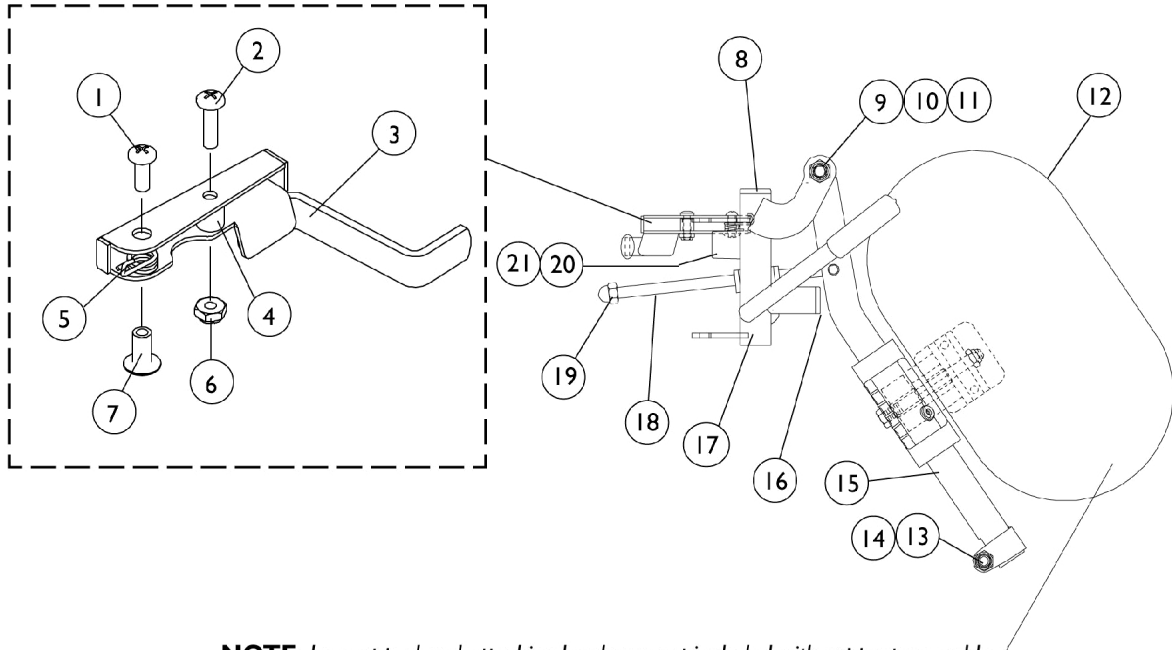

P904A Legrest Supports

Black 14-20" Wide

Due to a change to the Legrest Calf Pad size made on 4/23/12, you must also order the hardware kit (1066591) when ordering replacement Calf Pads.

NOTE: Legrest pad and attaching hardware not included with support assembly.