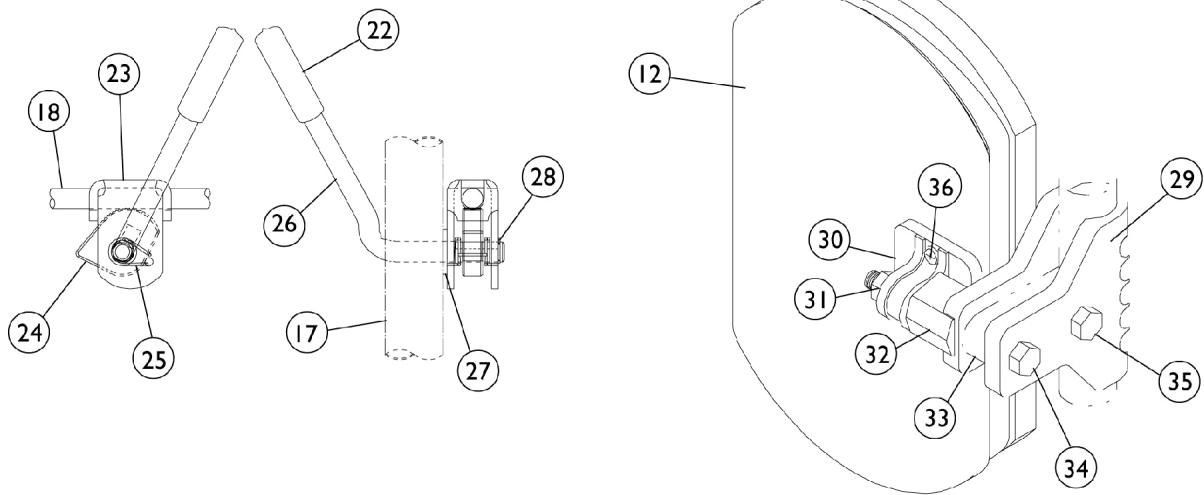

P904A Legrest Supports

Black 14-20" Wide

Due to a change to the Legrest Calf Pad size made on 4/23/12, you must also order the hardware kit (1066591) when ordering replacement Calf Pads.

Item Number	Note	Part Number	Description	Quantity Per	
				Package	Assembly
1		7930328-NLA	NLA - Package, Screw, Phillips Pan Head (#10-32 x 11/16")	25	2
2		7930335-NLA	NLA - Package, Screw, Phillips Pan Head (#10-32 x 1/2")	25	1
3		1035539	Handle, Release, Black - Right	1	1
3		1035540	Handle, Release, Black - Left	1	1
4		47565X057	Bushing (7/32 x 3/8 x 11/32")	1	1
5		1028707	Spring, Release - Right	1	1
5		1028708	Spring, Release - Left	1	1
6		7930332-NLA	NLA - Locknut, High Profile (#10-32)	25	1
7		1028846-NLA	NLA - Rivnut (#10-32)	1	1
8		1027095	Plug Button, Black (7/8")	1	1
9		11919X000-NLA	NLA - Screw, Slotted Truss Head (3/8-16 x 1-1/2")	1	1
10		1058636-NLA	NLA - Washer, Nylon (25/64 x 7/8 x 1/32")	1	2
11		40363X000	Hex Nut (3/8"-16)	1	1
12	A,B,G	8881091764	Pad, Legrest, Vinyl - Right/Left	1	1
12	A,C,G	88804529X003	Pad, Legrest, Vinyl - Right	1	1
12	A,C,G	88804529X004	Pad, Legrest, Vinyl - Left	1	1
13		7930330-NLA	NLA - Locknut (5/16-24)	25	3
14		1026030	Bolt, Lug (5/16-24 x 1-3/8")	1	1
15		1043556-NLA	NLA - Tube, Elevating Adjustable Support, Black - Right	1	1
15		1043557-NLA	NLA - Tube, Elevating Adjustable Support, Black - Left	1	1
16		1027097	Plug Button, Black (3/4")	1	1
17	E	1108642-NLA	NLA - Legrest Support Tube Assembly, Adult, Black - Right	1	1
17	E	1108643-NLA	NLA - Legrest Support Tube Assembly, Adult, Black - Left	1	1
18		42326X004	Bar, Ratchet - Right/Left	1	1
19		7930336-NLA	NLA - Nut, Acorn (5/16-24)	25	1
20		1022874	Bumper	1	1
21		1030979	Screw, Phillips Pan Head Tap (#10-32 x 3/4")	1	1
22		1040060	Tip, Plastic, Black	1	1
23		04528X002	Bracket, Release, Black	1	1
24		1037125	Cam, Legrest	1	1
25		1037485	Spring, Release	1	1
26		1037126	Handle, Release	1	1
27		7930310-NLA	NLA - Washer, Nylon (5/16 x 11/16 x 1/16")	25	1
28		1040831	Ring, Snap	1	1
29		1032266	Bracket, Legrest Pad Mounting, Black	1	1
30		04526X019	Plate, Legrest Pad	1	1
31		7930330-NLA	NLA - Locknut (5/16-24)	25	1
32		1025133	Spacer, Legrest Pad, Black	1	1
33		1032267	Spacer, Legrest Pad Mounting, Black	1	1