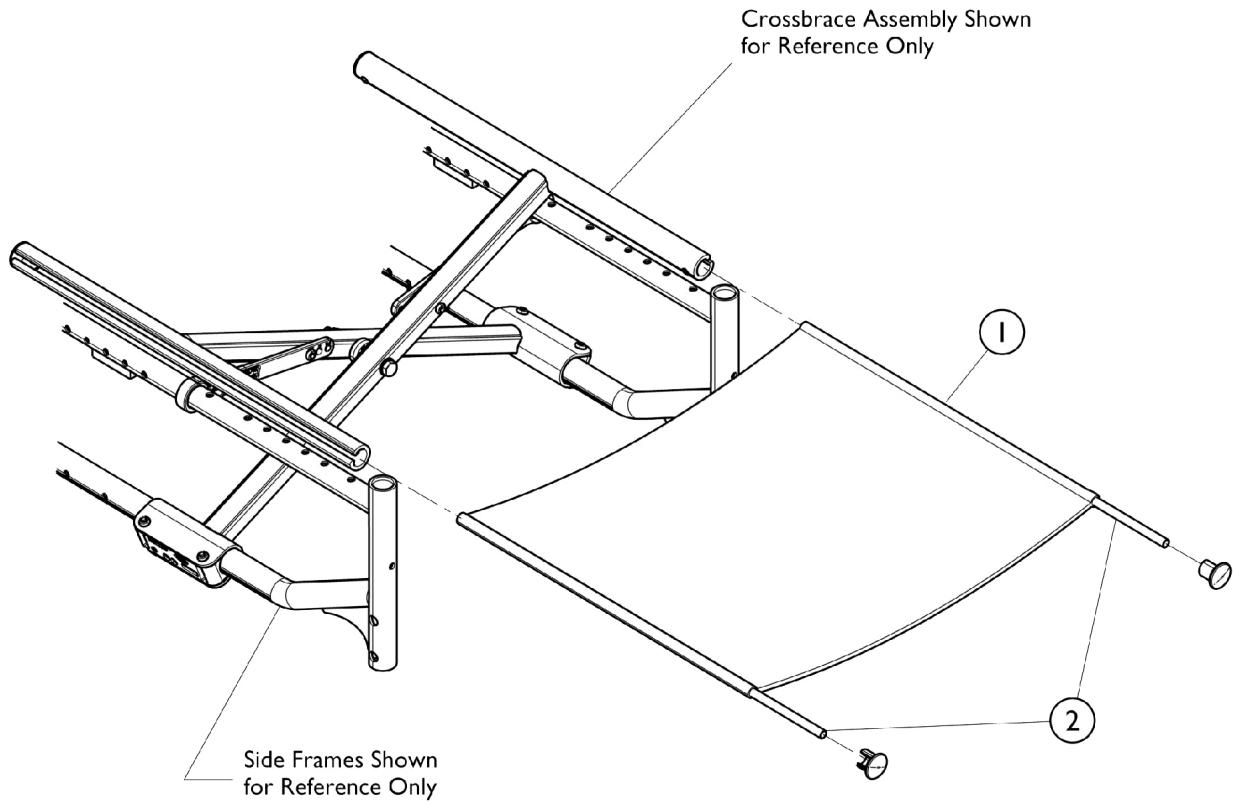

Upholstery - Seat - Junior (Fixed and Adjustable)

Upholstery - Seat - Myon Junior - Sail Cloth (SAILCL)

Chair Depth	12" W	13" W	14" W
12" D	1172897	N/A	N/A
13" D	1172898	N/A	N/A
14" D	1172899	1172900	1172901
15" D	N/A	1172902	1172904

Seat Upholstery Assembly includes Item 1 (Seat Upholstery) and Item 2 (Rods).

Upholstery - Seat - Junior (Fixed and Adjustable)

Upholstery - Seat - Myon Junior - Growable (ADJWDS), Sail Cloth (SAILCL)

Chair Depth	8" - 11" W	12" - 15" W
8" - 10" D	1506248	N/A
10" - 12" D	1508441	N/A
12" - 14" D	1168637	N/A
11" - 13" D	N/A	1506256
13" - 15" D	N/A	1508442

Seat Upholstery Assembly includes Item 1 (Seat Upholstery) and Item 2 (Rods).