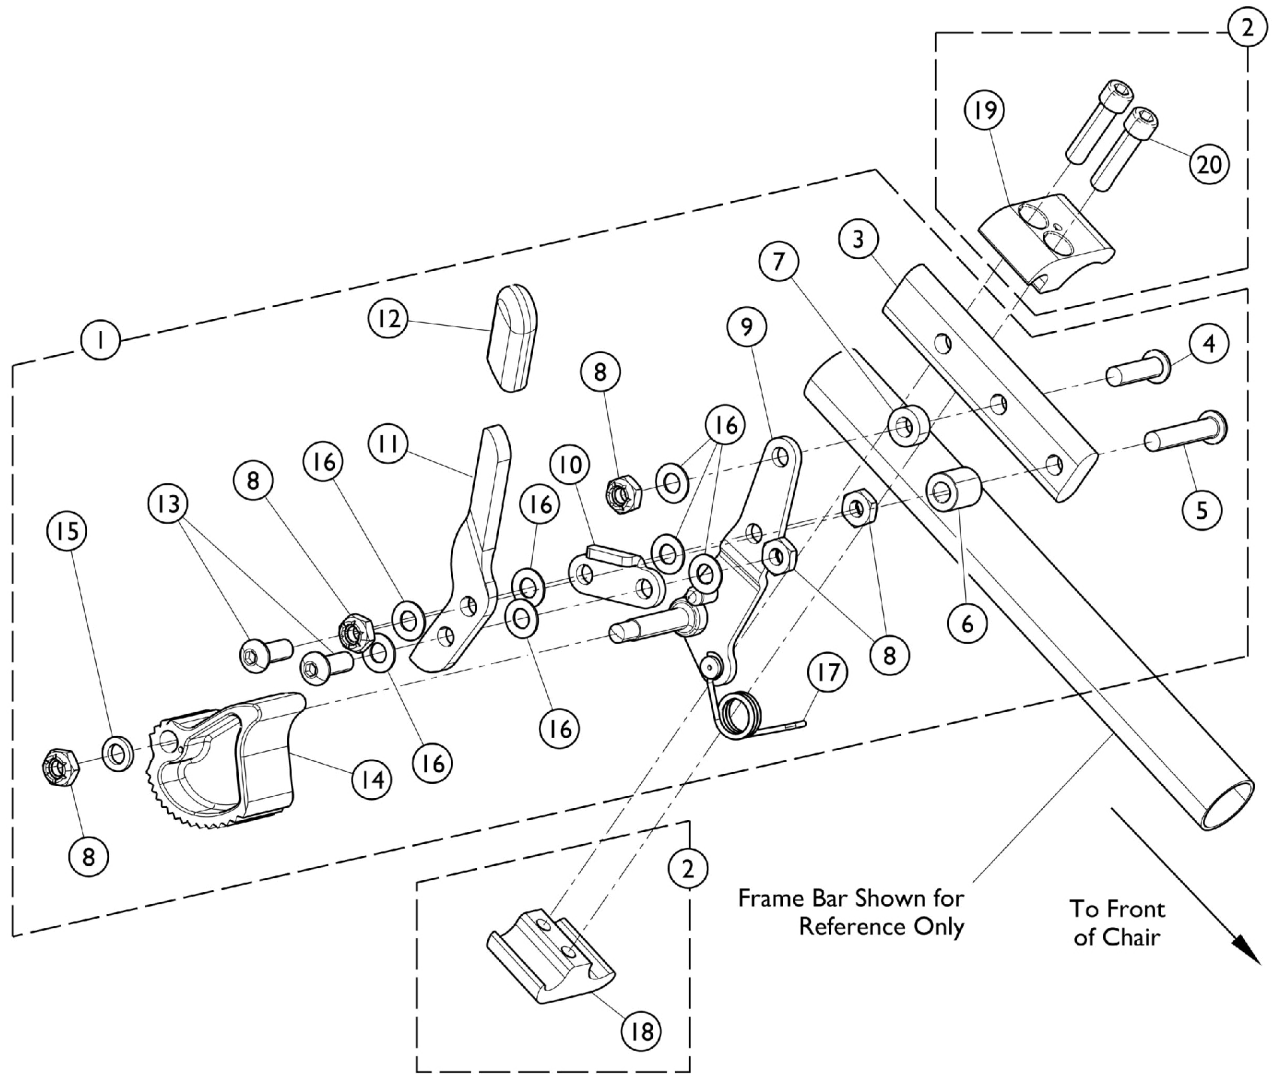

Wheel Locks - Hill Holder Assembly (A1598)

Wheel Locks - Hill Holder Assembly (A1598)

Item Number	Note	Part Number	Description	Quantity Per	
				Package	Assembly
1	A	1039323-NLA	NLA - Hill Holder Assembly w/ Hardware - Right	1	1
3			NLA - Strap, Wheel Lock	1	1
4			NLA - Screw, Button Head Cap (1/4-28 x 7/8")	1	1
5			NLA - Screw, Socket Button Head (1/4-28 x 1-1/4")	1	1
6			NLA - Spacer (1/4 x 1/2 x 1/2")	1	1
7			NLA - Spacer (1/4 x 1/2 x 5/32")	1	1
8			Locknut (1/4-28)	1	5
9			NLA - Bracket Assembly, Black - Right	1	1
10			NLA - Link, Stop, Black	1	1
11			NLA - Handle, Wheel Lock, Black - Right	1	1
12			Tip, Plastic, Black	1	1
13			Screw, Socket Button Head (1/4-28 x 5/8")	1	2
14			Shoe, Wheel Lock	1	1
15			Washer, Nylon (1/4 x 7/16 x 5/64")	1	1
16			Washer, Nylon (1/4 x 1/2 x 1/32")	1	7
17			NLA - Spring, Torsion - Right	1	1
1			B	1039324-NLA	NLA - Hill Holder Assembly w/ Hardware - Left
3	NLA - Strap, Wheel Lock	1			1
4	NLA - Screw, Button Head Cap (1/4-28 x 7/8")	1			1
5	NLA - Screw, Socket Button Head (1/4-28 x 1-1/4")	1			1
6	NLA - Spacer (1/4 x 1/2 x 1/2")	1			1
7	NLA - Spacer (1/4 x 1/2 x 5/32")	1			1
8	Locknut (1/4-28)	1			5
9	NLA - Bracket Assembly, Black - Left	1			1
10	NLA - Link, Stop, Black	1			1
11	NLA - Handle, Wheel Lock, Black - Left	1			1
12	Tip, Plastic, Black	1			1
13	Screw, Socket Button Head (1/4-28 x 5/8")	1			2
14	Shoe, Wheel Lock	1			1
15	Washer, Nylon (1/4 x 7/16 x 5/64")	1			1
16	Washer, Nylon (1/4 x 1/2 x 1/32")	1			7
17	NLA - Spring, Torsion - Left	1			1
2		1039343			Kit, Clamp Wheel Lock Hardware (Pair)
18			Clamp, Wheel Lock, Threaded (7/8")	1	2
19			NLA - Clamp, Wheel Lock, Non-Threaded (7/8")	1	2
20			Screw, Allen Head (1/4-20 x 1")	1	4

NOTE: A - Includes items 3 - 17.
 B - Includes items 18 - 20.