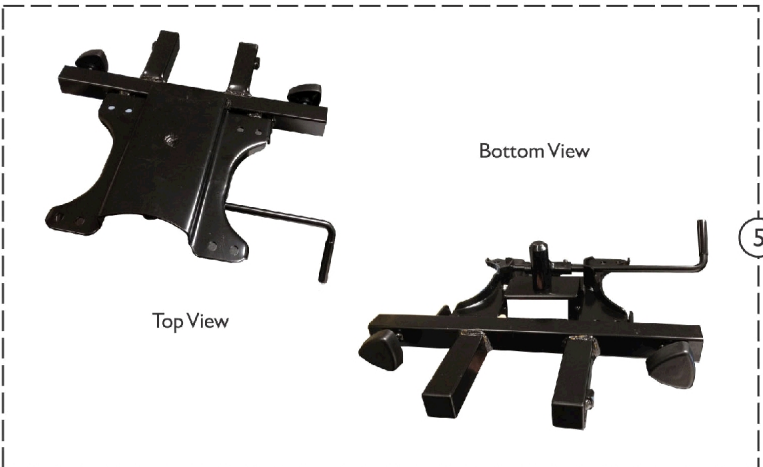

# Seat, Seat Bracket & Arms

(After 10/14/09)

## Seat, Seat Bracket & Arms (After 10/14/09)

Item Number	Note	Part Number	Description	Quantity Per	
				Package	Assembly
1	A	1146610-NLA	NLA - Seat and Arm Assembly	1	1
1	B	1164322	Seat and Arm Assembly	1	1
2		1144809	Arm Assembly w/ Arm Pad and Hardware, Black - Right	1	1
2		1144810	Arm Assembly w/ Arm Pad and Hardware, Black - Left	1	1
3		1168466	Cover, Seat	1	1
4		1168465	Cover, Backrest	1	1
5		1148846-NLA	NLA - Seat Bracket Assembly	1	1
5		1169832	Seat Bracket Assembly	1	1
6		1148850-NLA	NLA - Hardware, Seat Post Includes: (1) ea. Nylon Nut, (1) ea. Bolt, & (2) ea. Washers.	1	1
7		1148852	Liner, Shroud/Guide Seat	1	1
8		1148849-NLA	NLA - Kit, Plugs and Knobs Includes: (2) ea. Screws & (2) ea. Plugs.	1	1
9		1144812	Spring, Seat Lever	1	1
10		1144811	Kit, Seat Guide Bracket Includes: (1) ea. Seat Guide Bracket, and (2) ea. Bolts	1	1
NOTE: A - No longer available. See Part Number 1164322 for replacement. B - Includes Items 2, 3, 4, and 5.					