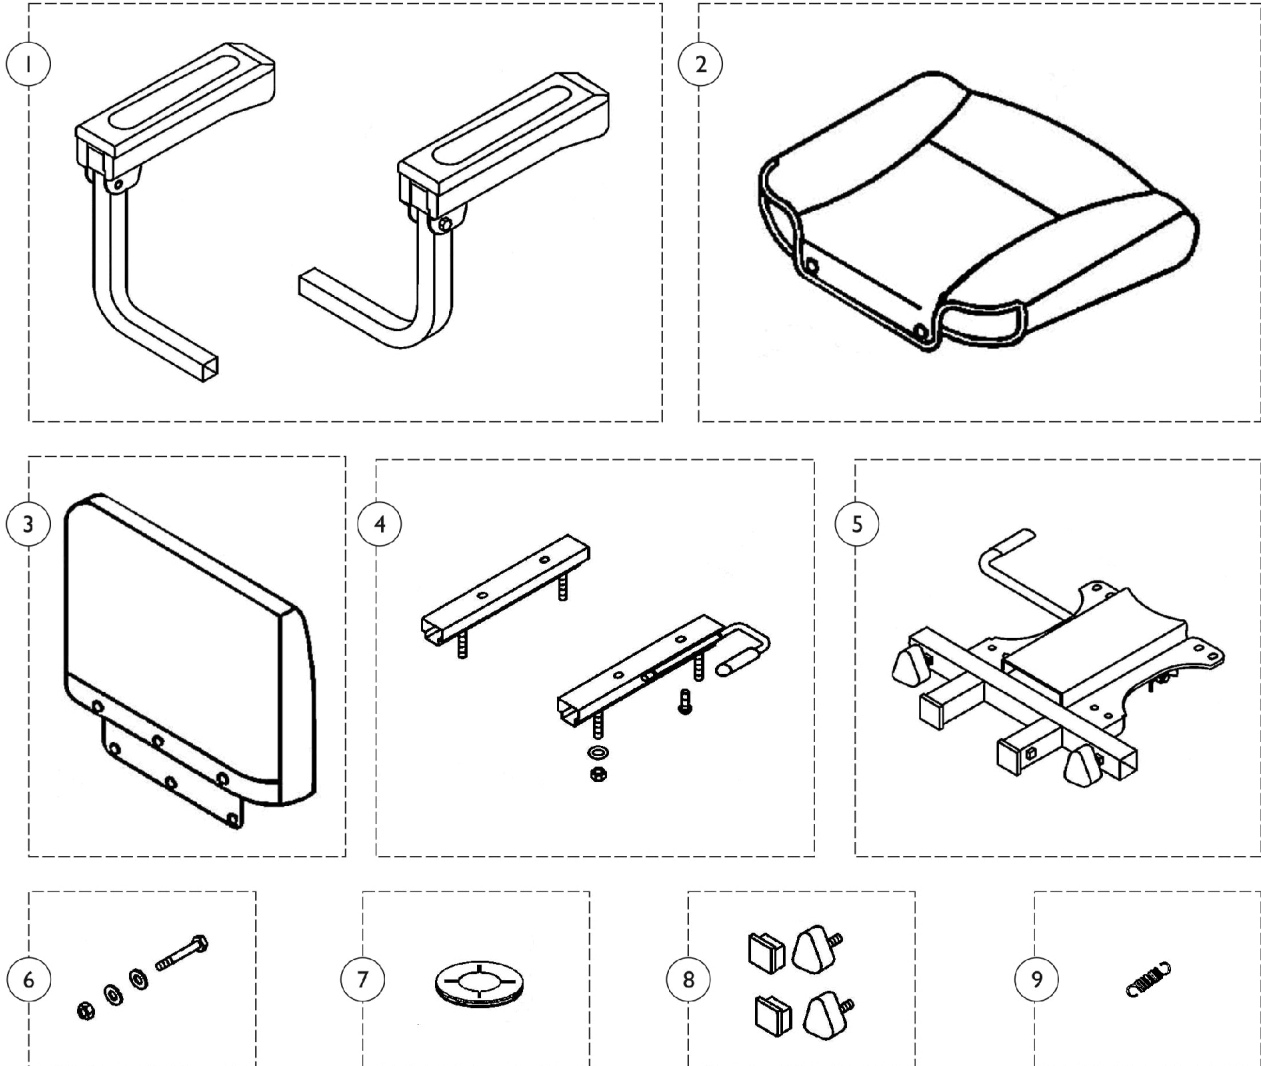

Seat and Arms - L-3X

NOTE: A full seat assembly is not available at this time, please order seat components separately.

Seat and Arms - L-3X

NOTE: A full seat assembly is not available at this time, please order seat components separately.

Item Number	Note	Part Number	Description	Quantity Per	
				Package	Assembly
1		1168468	Arm Assembly (Pair)	2	1
			Arm Assembly - Right	1	1
			Arm Assembly - Left	1	1
2	C	1148847-NLA	NLA - Cover, Seat	1	1
2	D	1168466	Cover, Seat	1	1
3	C	1148848-NLA	NLA - Cover, Backrest	1	1
3	D	1168465	Cover, Backrest	1	1
4		1148845	Kit, Seat Slide	1	1
5		1148846-NLA	NLA - Seat Bracket Assembly	1	1
5	D	1169832	Seat Bracket Assembly	1	1
6		1148850-NLA	NLA - Hardware, Seat Post	1	1
			Includes: (1) ea. Nylon Nut, (1) ea. Bolt, & (2) ea. Washers.		
7		1148852	Liner, Shroud/Guide Seat	1	1
8		1148849-NLA	NLA - Kit, Plugs and Knobs	1	1
			Includes: (2) ea. Screws & (2) ea. Plugs.		
9		1144812	Spring, Seat Lever	1	1