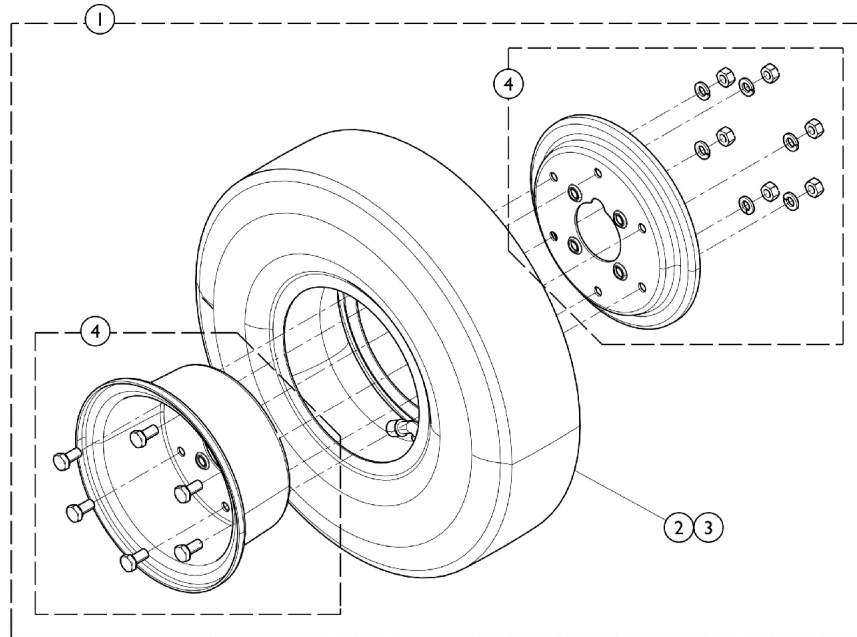

**Item #s 1, 2, and 3**

Wheel Size	Item #1 Complete Wheel	Item #1 Complete Wheel w/ Flat Free	Item #2 Tire	Item #2 Tire w/ Flat Free	Item #3 Tube
14 x 4" 4 Pole Motors	1042476	1042477	1042474	1042478	1042475
14 x 4" GB Motors  See Note(s) A	1079305-NLA	1079304	1042474	1042478	1042475
14 x 3" 4 Pole and GB Motors	1039653	1041449-NLA	1039652	1101754	1039651
NOTE: A - For drive wheel rims and attaching hardware for the Gearless/Brushless 14 x 4" Wheel, see "Drive Wheels and Attaching Hardware for Free Wheel Hub Mounts".					

Item Number	Note	Part Number	Description	Quantity Per	
				Package	Assembly
1-3		See Chart	#s 1, 2, and 3 Drive Wheels for Non-Free Wheel Hubs	1	1
4		1042453-NLA	NLA - Kit, 6" Rim w/ Hardware (14" x 4" Wheel)	1	1
4		1090651-NLA	NLA - Kit, 8" Rim w/ Hardware (14" x 3" Wheel)	1	1
	A	1008030-NLA	NLA - Screw, Hex Head (3/8-16 x 3/4")	1	6
	A	1005519	NLA - Lockwasher (3/8 x 11/16 x 3/32")	1	6
	A	18058X000-NLA	NLA - Nut, Hex (3/8-16)	1	6
	B	1024443-NLA	NLA - Screw, Hex Head (5/16-24 x 5/8")	1	6
	B	1024442-NLA	NLA - Washer, Lock (5/16 x 9/16 x 1/16")	1	6
	B	1024426-NLA	NLA - Nut, Hex (5/16-24)	1	6
	C,D	7930326-NLA	NLA - Package, Screw, Hex Head (1/4-20 x 3/4")	25	8
	C,D	7930333	Locknut (1/4-20)	25	8
	D	40176X010-NLA	NLA - Pump, Tire	1	1
NOTE: A - Included with Part Number 1042453 before 3/4/98. B - Included with Part Number 1042453 after 3/3/98. C - Included with Part Number 1090651. D - Not Shown.					