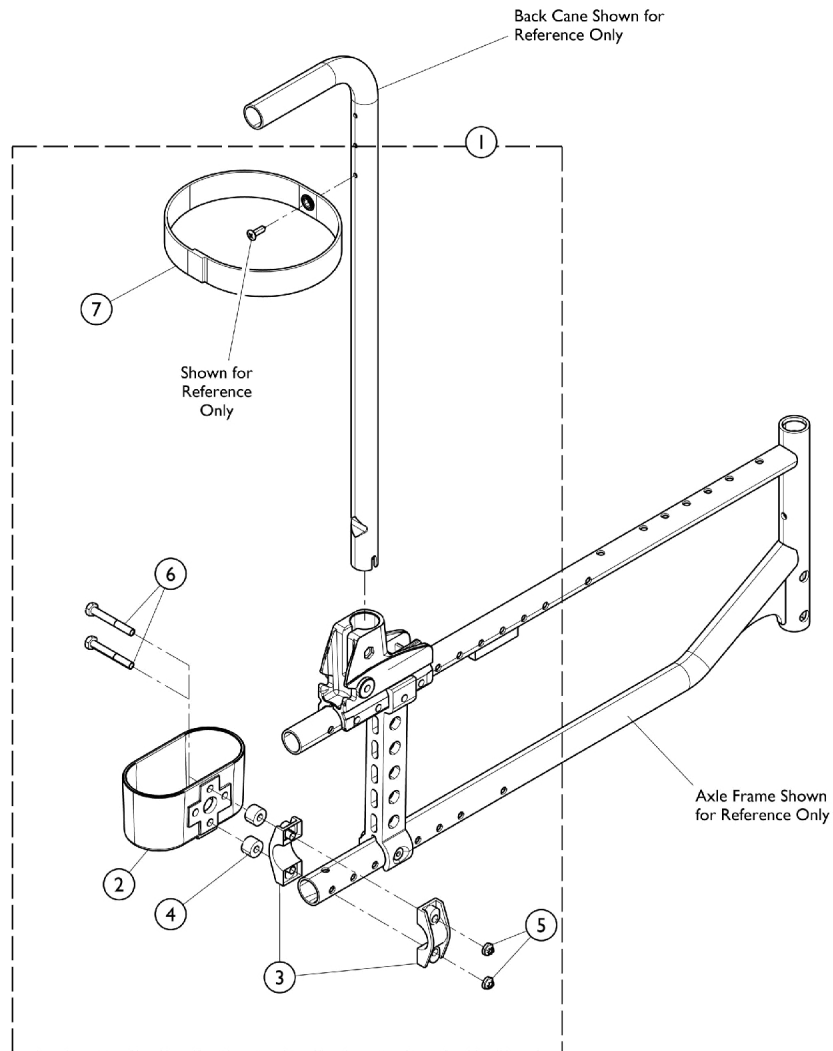

Crutch/Cane Carrier (A1569)

Item Number	Note	Part Number	Description	Quantity Per	
				Package	Assembly
1	A	0572-02056	Cane Holder Assembly w/ Hardware	1	1
2			Strap, Hook Loop, Cane Holder	1	1
3			Holder, Cane	1	1
4			Clamp, Cane Holder	1	2
5			Spacer, Cane Clamp Holder	1	2
6			Bolt, Hex Head (M6 x 45mm)	1	2
7			NLA - Locknut (M6 x 1)	1	2

NOTE: A - Includes items 2 - 7.