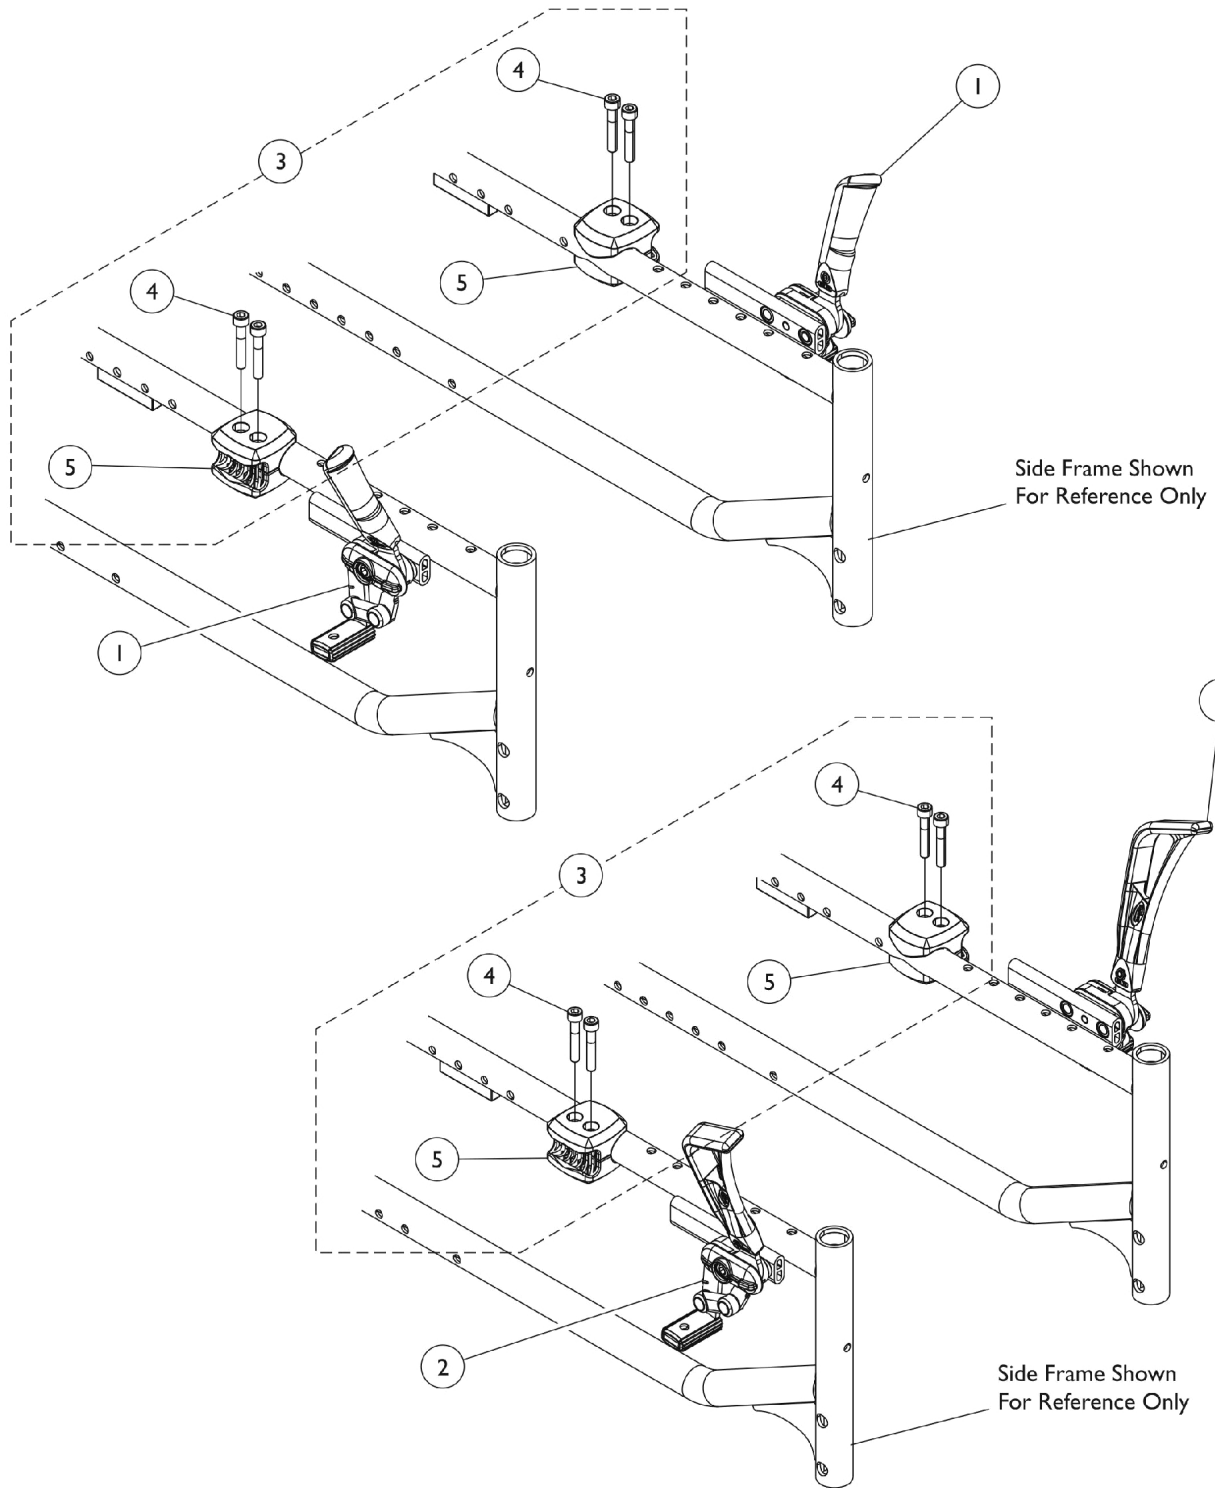

# Wheel Locks - Push to Lock

Push to Lock (WLPUSH), Push to Lock Extended (WLPUSHX)

## Wheel Locks - Push to Lock

### Push to Lock (WLPUSH), Push to Lock Extended (WLPUSHX)

| Item Number   | Note | Part Number | Description   | Quantity Per |          |
|---|------|-------------|---|--------------|----------|
|   |      |             |   | Package      | Assembly |
| 1   |      | 1425634     | Wheel Lock Assembly, Push to Lock - Left              | 1            | 1        |
| 1   |      | 1425635     | Wheel Lock Assembly, Push to Lock - Right             | 1            | 1        |
| 2   |      | 1425602     | Wheel Lock Assembly, Push to Lock, Extended - Left    | 1            | 1        |
| 2   |      | 1425603     | Wheel Lock Assembly, Push to Lock, Extended - Right   | 1            | 1        |
|   | A    | 1425642     | Wheel Lock Assembly w/ Hardware, Dual Amputee - Left  | 1            | 1        |
|   | A    | 1425643     | Wheel Lock Assembly w/ Hardware, Dual Amputee - Right | 1            | 1        |
| 3   | B    | 1423107     | Kit, Hardware, Clamp Brake (Pair)                     | 1            | 1        |
| 4   |      |             | Screw (M6 x 1 x 35mm)                                 | 1            | 4        |
| 5   |      |             | Mounting Clamp, Wheel Lock                            | 1            | 2        |
| NOTE: A - Not shown in illustration.<br>B - Includes items 4 and 5. |      |             |   |              |          |