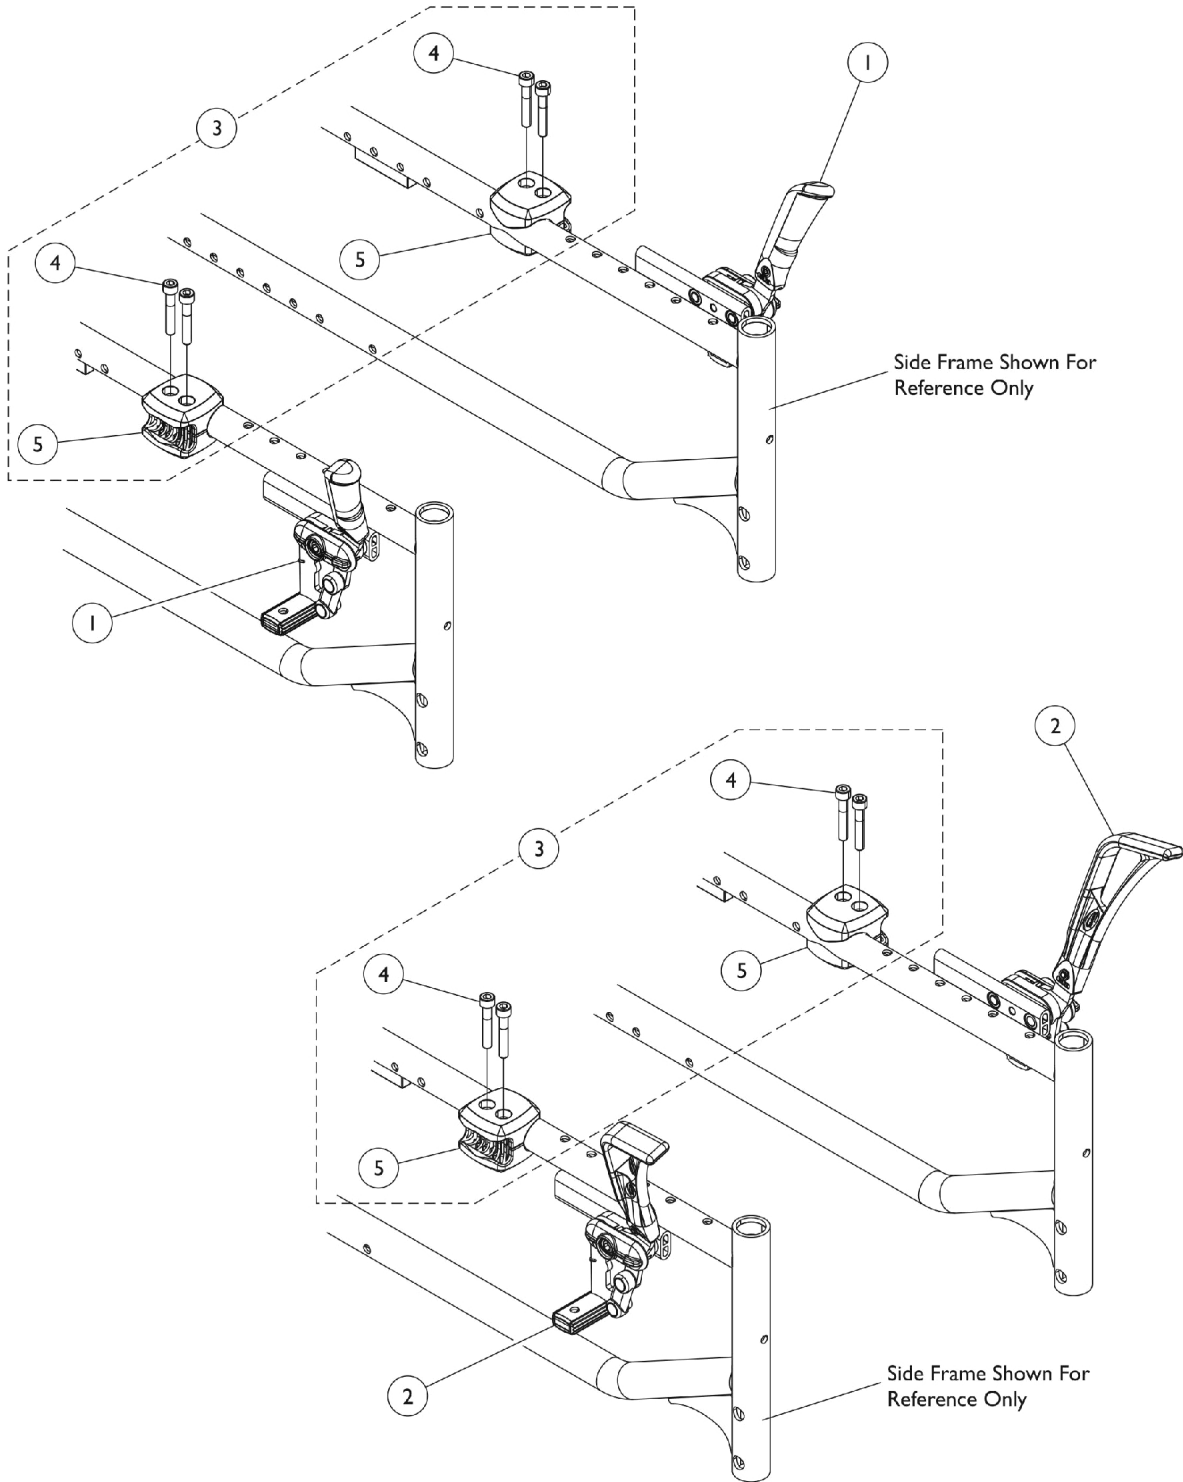

# Wheel Locks - Pull to Lock

Pull to Lock (WLPULL), Pull to Lock Extended (WLPULLX)

## Wheel Locks - Pull to Lock

### Pull to Lock (WLPULL), Pull to Lock Extended (WLPULLX)

Item Number	Note	Part Number	Description	Quantity Per	
				Package	Assembly
1		1538079	Wheel Lock Assembly w/ Hardware, Pull to Lock - Right	1	1
1		1538078	Wheel Lock Assembly w/ Hardware, Pull to Lock - Left	1	1
2		1541957	Wheel Lock Assembly w/ Hardware, Pull to Lock w/ Extensions - Right	1	1
2		1541956	Wheel Lock Assembly w/ Hardware, Pull to Lock w/ Extensions - Left	1	1
3	A	1423107	Kit, Hardware, Clamp Brake (Pair)	1	1
4			Screw (M6 x 1 x 35mm)	1	4
5			Mounting Clamp, Wheel Lock	1	2