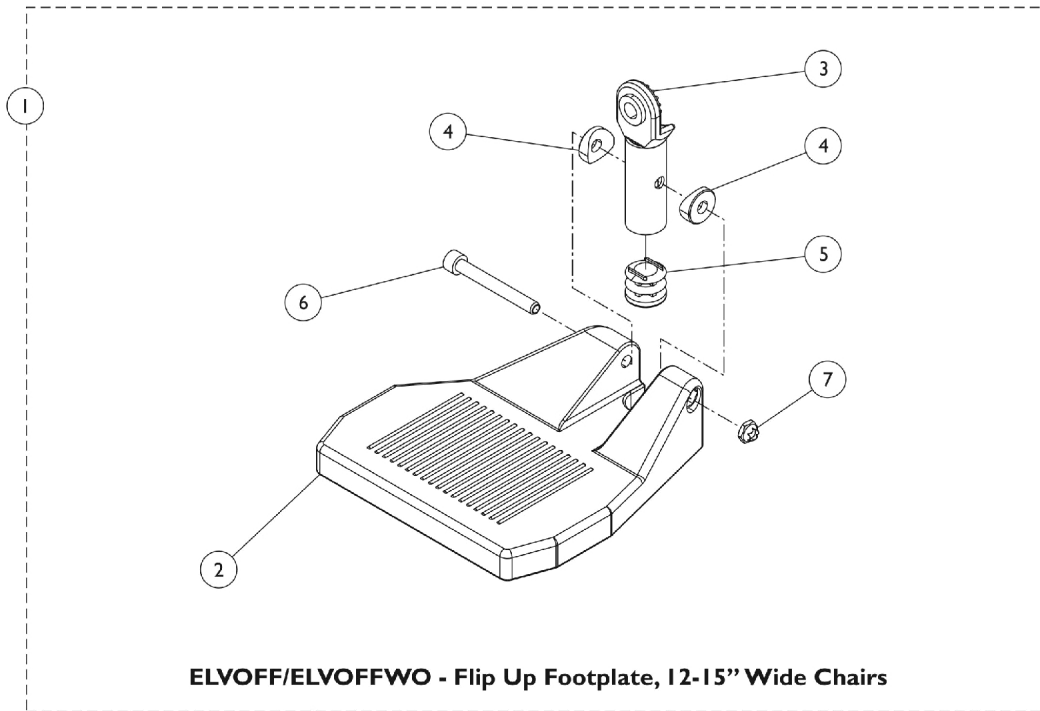

Footplates - Elevating Leg Rests (ELVOFF, ELVOFFWO)

Footplates - Elevating Leg Rests (ELVOFF, ELVOFFWO)

Item Number	Note	Part Number	Description	Quantity Per	
				Package	Assembly
1	A	1450909	Footplate Assembly w/ Hardware, Composite, ELR - Left (12-13" W)	1	1
1	A	1450910	Footplate Assembly w/ Hardware, Composite, ELR - Right (12-13" W)	1	1
1	A	1449013	Footplate Assembly w/ Hardware, Composite, ELR - Left (14-15" W)	1	1
1	A	1449014	Footplate Assembly w/ Hardware, Composite, ELR - Right (14-15" W)	1	1
10	B	1507029	Footplate Assembly, Dual w/ Hardware, Adjustable, ELR (12 - 13" W)	1	1
10	B	1513240	Footplate Assembly, Dual w/ Hardware, Adjustable, ELR (15" W)	1	1
10	B	1513241	Footplate Assembly, Dual w/ Hardware, Adjustable, ELR (14" W)	1	1

NOTE: A - Includes items 2 - 7.
B - Includes items 11 - 17.