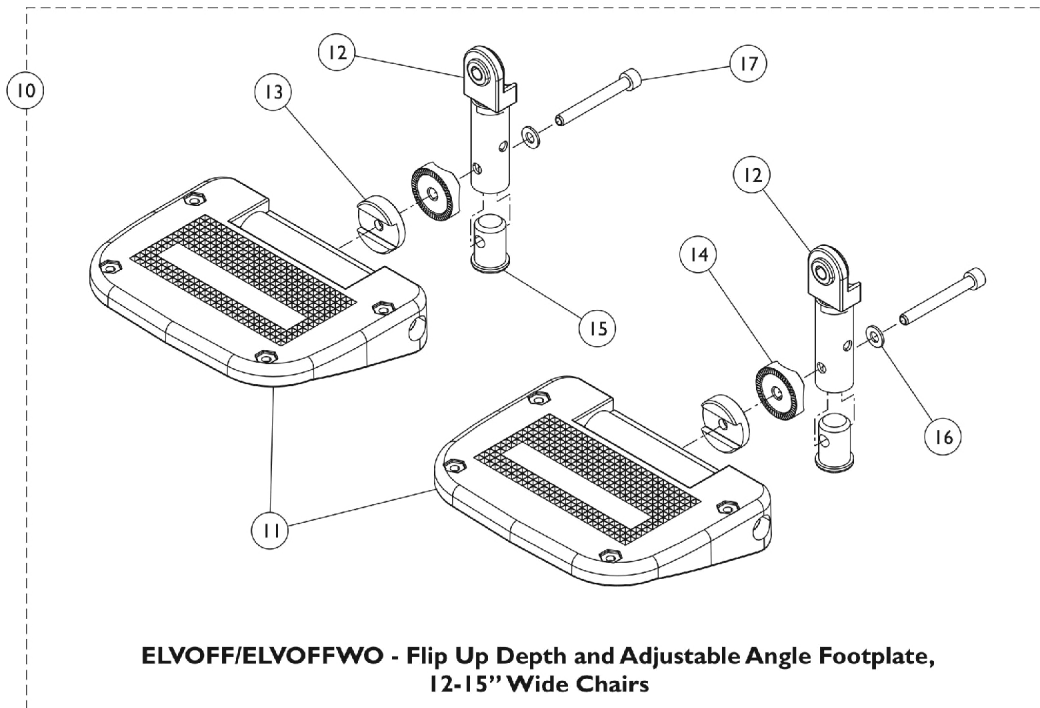

Footplates - Elevating Leg Rests (ELVOFF, ELVOFFWO)

Footplates - Elevating Leg Rests (ELVOFF, ELVOFFWO)

Item Number	Note	Part Number	Description	Quantity Per	
				Package	Assembly
1	A	1450909	Footplate Assembly w/ Hardware, Composite, ELR - Left (12-13" W)	1	1
1	A	1450910	Footplate Assembly w/ Hardware, Composite, ELR - Right (12-13" W)	1	1
1	A	1449013	Footplate Assembly w/ Hardware, Composite, ELR - Left (14-15" W)	1	1
1	A	1449014	Footplate Assembly w/ Hardware, Composite, ELR - Right (14-15" W)	1	1
10	B	1507029	Footplate Assembly, Dual w/ Hardware, Adjustable, ELR (12 - 13" W)	1	1
10	B	1513240	Footplate Assembly, Dual w/ Hardware, Adjustable, ELR (15" W)	1	1
10	B	1513241	Footplate Assembly, Dual w/ Hardware, Adjustable, ELR (14" W)	1	1

NOTE: A - Includes items 2 - 7.
B - Includes items 11 - 17.