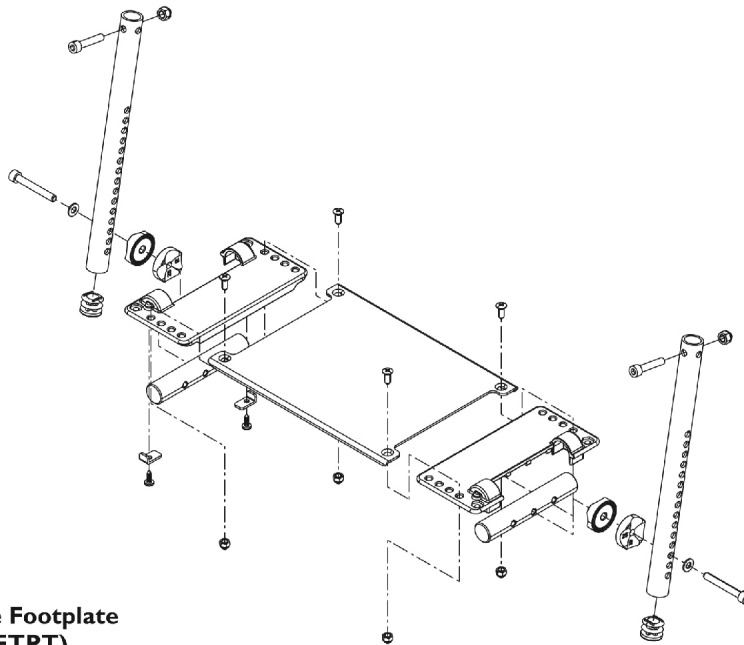

Footplate Assembly - 80 Degree Supports

1

**Flip Up Footplates
(FLIPFTS)**

2

**Flip Up Depth and Adjustable Angle
Footplates (FLDPADJ)**

3

**One Piece Footplate
(IPCFTPT)**

Footplate Assembly - 80 Degree Supports

Item Number	Note	Part Number	Description	Quantity Per	
				Package	Assembly
1		See Chart	#1 Footplates - 80 Degree Supports (FLIPFTS)	1	1
2		See Chart	#2 Footplates - 80 Degree Supports (FLPDADJ)	1	1
3		1528511	Footboard Assembly w/ Hardware, 80 Degree (8 - 11" W)	1	1
3		1528515	Footboard Assembly w/ Hardware, 80 Degree (12 - 15" W)	1	1

#1 Footplates - 80 Degree Supports (FLIPFTS)

Footrest Support Type	Footplate Type	Chair Width 12-13" W	Chair Width 14-15" W
80STRSHRT0 80STRSHRT30 80STRLONG0 80STRLONG30	FLIPFTS Right	1532606	1532608
80STRSHRT0 80STRSHRT30 80STRLONG0 80STRLONG30	FLIPFTS Left	1532607	1532609

#2 Footplates - 80 Degree Supports (FLPDADJ)

Footrest Support Type	Chair Width 10" W	Chair Width 11-13" W	Chair Width 14" W	Chair Width 15" W
80STRSHRT0 80STRSHRT30 80STRLONG0 80STRLONG30	1512257	1494144	1512255	1512259