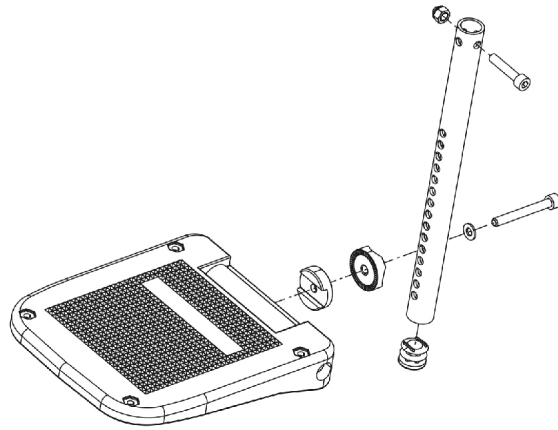

Footplate Assembly - 80 Degree Supports

1

**Flip Up Footplates
(FLIPFTS)**

2

**Flip Up Depth and Adjustable Angle
Footplates (FLDPADJ)**

3

**One Piece Footplate
(IPCFTPT)**

Footplate Assembly - 80 Degree Supports

Item Number	Note	Part Number	Description	Quantity Per	
				Package	Assembly
1		See Chart	#1 Footplates - 80 Degree Supports (FLIPFTS)	1	1
2		See Chart	#2 Footplates - 80 Degree Supports (FLPDADJ)	1	1
3		1528511	Footboard Assembly w/ Hardware, 80 Degree (8 - 11" W)	1	1
3		1528515	Footboard Assembly w/ Hardware, 80 Degree (12 - 15" W)	1	1

#1 Footplates - 80 Degree Supports (FLIPFTS)

Footrest Support Type	Footplate Type	Chair Width 12-13" W	Chair Width 14-15" W
80STRSHRT0 80STRSHRT30 80STRLONG0 80STRLONG30	FLIPFTS Right	1532606	1532608
80STRSHRT0 80STRSHRT30 80STRLONG0 80STRLONG30	FLIPFTS Left	1532607	1532609