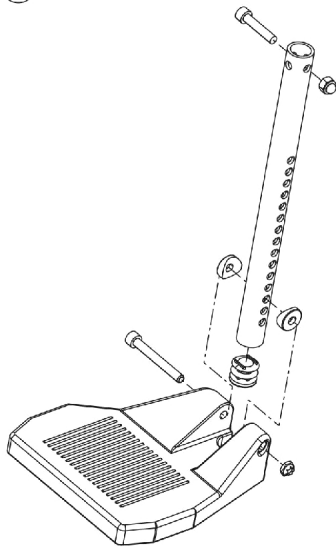

Footplate Assembly - 80 Degree Supports

1

**Flip Up Footplates
(FLIPFTS)**

2

**Flip Up Depth and Adjustable Angle
Footplates (FLDPADJ)**

3

**One Piece Footplate
(IPCFTPT)**

Footplate Assembly - 80 Degree Supports

Item Number	Note	Part Number	Description	Quantity Per	
				Package	Assembly
1		See Chart	#1 Footplates - 80 Degree Supports (FLIPFTS)	1	1
2		See Chart	#2 Footplates - 80 Degree Supports (FLPDADJ)	1	1
3		1528511	Footboard Assembly w/ Hardware, 80 Degree (8 - 11" W)	1	1
3		1528515	Footboard Assembly w/ Hardware, 80 Degree (12 - 15" W)	1	1

#1 Footplates - 80 Degree Supports (FLIPFTS)

Footrest Support Type	Footplate Type	Chair Width 12-13" W	Chair Width 14-15" W
80STRSHRT0 80STRSHRT30 80STRLONG0 80STRLONG30	FLIPFTS Right	1532606	1532608
80STRSHRT0 80STRSHRT30 80STRLONG0 80STRLONG30	FLIPFTS Left	1532607	1532609

#2 Footplates - 80 Degree Supports (FLPDADJ)

Footrest Support Type	Chair Width 10" W	Chair Width 11-13" W	Chair Width 14" W	Chair Width 15" W
80STRSHRT0 80STRSHRT30 80STRLONG0 80STRLONG30	1512257	1494144	1512255	1512259