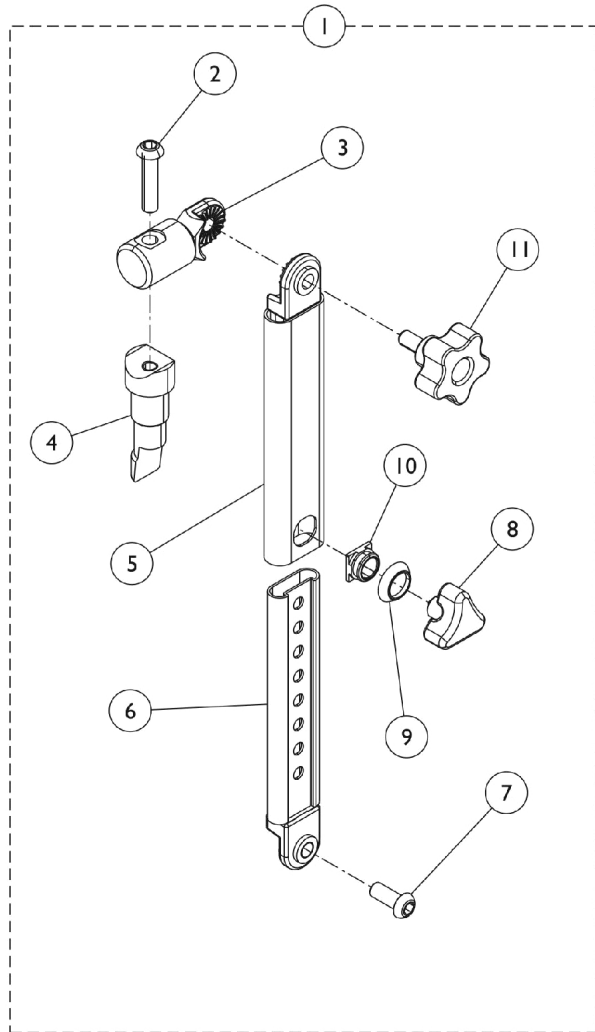

Junior Elevating Legrest Hangers and Calf Pad (ELVOFF, ELVOFFWO)

Elevating Legrest Hanger

Elevating Legrest Calfpad

Junior Elevating Legrest Hangers and Calf Pad (ELVOFF, ELVOFFWO)

Item Number	Note	Part Number	Description	Quantity Per	
				Package	Assembly
1		1450950	Hanger Assembly, Elevating Legrest (12" W)	1	2
2			Screw (M8 x 35mm)	1	1
3			Support, Hanger, Elevated Legrest	1	1
4			Indexer, Hanger, 90 Degree - Myon Junior	1	1
5			Tube, Upper, Elevating Legrest (12" W)	1	1
6			Tube, Lower, Elevating Legrest (12" W)	1	1
7			Screw, CBHC (M8 x 20mm)	1	1
8			Screw, Ball (7.5 mm)	1	1
9			Bushing, Armrest	1	1
10			Nut, Square, Armrest	1	1
1		1428808	Hanger Assembly, Elevating Leg Rest (13 - 15" W)	1	2
2			Screw (M8 x 35mm)	1	1
3			Support, Hanger, Elevated Legrest	1	1
4			Indexer, Hanger, 90 Degree - Myon Junior	1	1
5			Tube, Upper, Elevating Legrest (13 - 14" W)	1	1
6			Tube, Lower, Elevating Legrest (13 - 14" W)	1	1
7			Screw, CBHC (M8 x 20mm)	1	1
8			Screw, Ball (7.5 mm)	1	1
9			Bushing, Armrest	1	1
10			Nut, Square, Armrest	1	1
12		1403981	Calf Pad Assembly w/ Hardware (12 - 15" W)	1	1
13			Calf Pad (15 - 17" W)	1	1
14			Plate, Attaching, Calf Pad (15 - 17" W)	1	1
15			Mounting, Calf Pad Back	1	1
16			Button, Tightening	1	1
17			Screw, VBA (M3.5 x 15)	1	4
18			Clamp, Calf Pad Plate	1	2
19			Pin, Spring (M8 x 50mm)	1	1