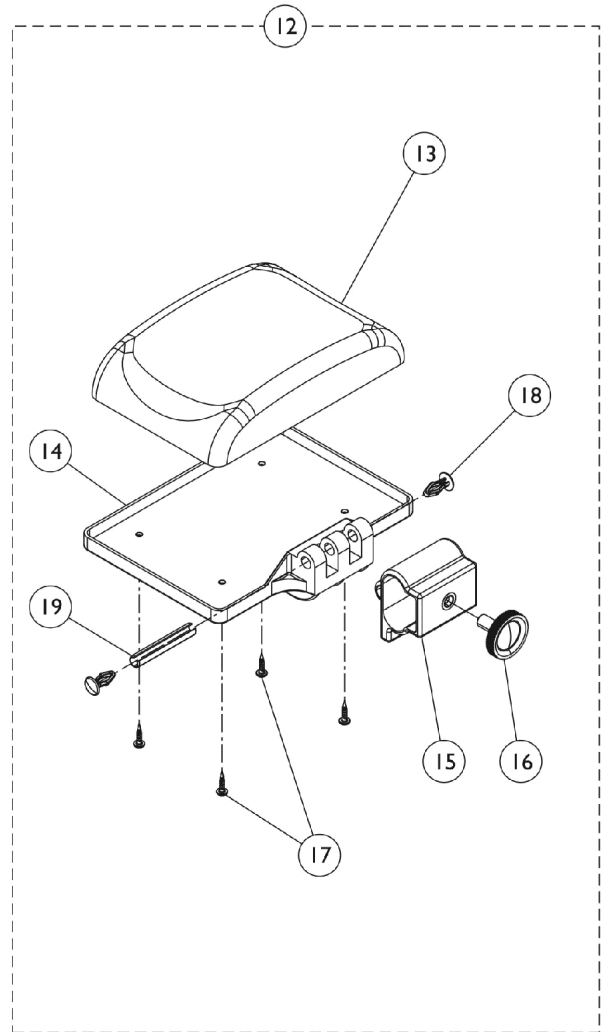

Junior Elevating Legrest Hangers and Calf Pad (ELVOFF, ELVOFFWO)

Elevating Legrest Hanger

Elevating Legrest Calfpad

Junior Elevating Legrest Hangers and Calf Pad (ELVOFF, ELVOFFWO)

Item Number	Note	Part Number	Description	Quantity Per	
				Package	Assembly
1		1450950	Hanger Assembly, Elevating Legrest (12" W)	1	2
2			Screw (M8 x 35mm)	1	1
3			Support, Hanger, Elevated Legrest	1	1
4			Indexer, Hanger, 90 Degree - Myon Junior	1	1
5			Tube, Upper, Elevating Legrest (12" W)	1	1
6			Tube, Lower, Elevating Legrest (12" W)	1	1
7			Screw, CBHC (M8 x 20mm)	1	1
8			Screw, Ball (7.5 mm)	1	1
9			Bushing, Armrest	1	1
10			Nut, Square, Armrest	1	1
1		1428808	Hanger Assembly, Elevating Leg Rest (13 - 15" W)	1	2
2			Screw (M8 x 35mm)	1	1
3			Support, Hanger, Elevated Legrest	1	1
4			Indexer, Hanger, 90 Degree - Myon Junior	1	1
5			Tube, Upper, Elevating Legrest (13 - 14" W)	1	1
6			Tube, Lower, Elevating Legrest (13 - 14" W)	1	1
7			Screw, CBHC (M8 x 20mm)	1	1
8			Screw, Ball (7.5 mm)	1	1
9			Bushing, Armrest	1	1
10			Nut, Square, Armrest	1	1
12		1403981	Calf Pad Assembly w/ Hardware (12 - 15" W)	1	1
13			Calf Pad (15 - 17" W)	1	1
14			Plate, Attaching, Calf Pad (15 - 17" W)	1	1
15			Mounting, Calf Pad Back	1	1
16			Button, Tightening	1	1
17			Screw, VBA (M3.5 x 15)	1	4
18			Clamp, Calf Pad Plate	1	2
19			Pin, Spring (M8 x 50mm)	1	1