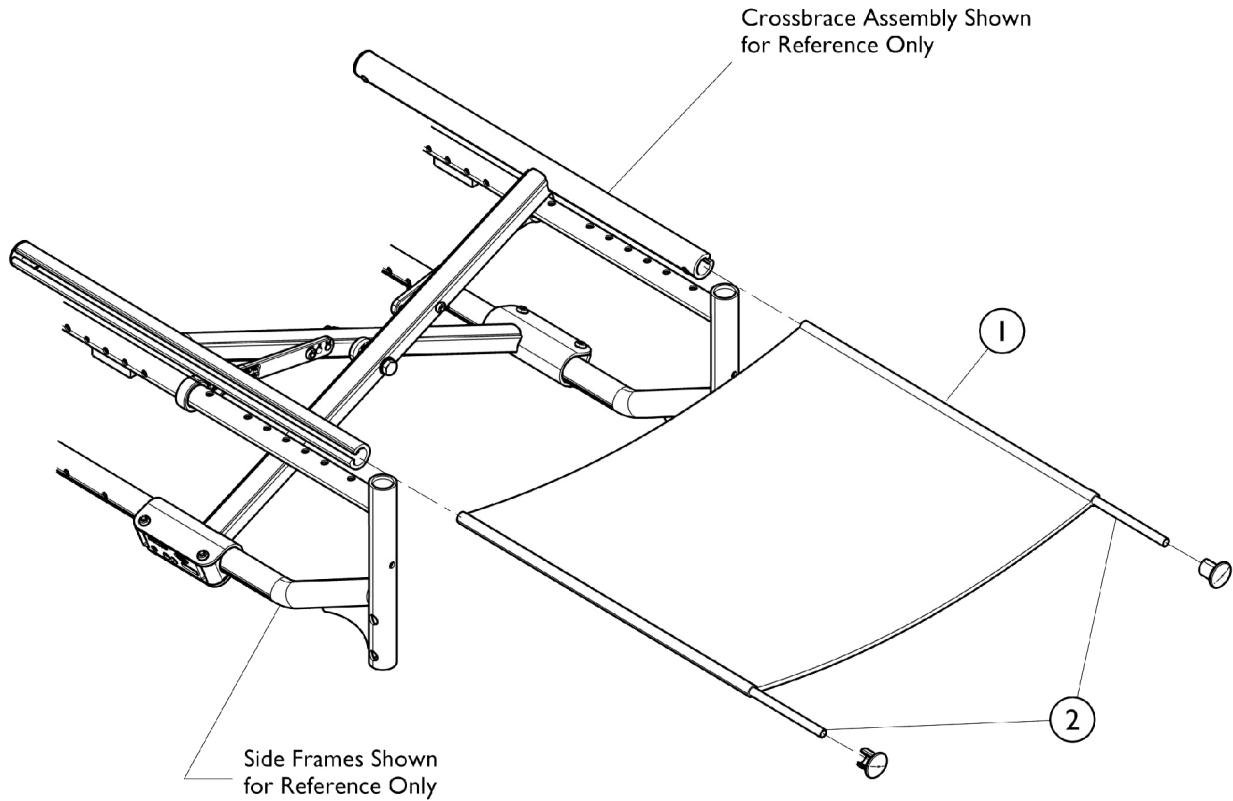

Upholstery - Seat - Myon Standard (FXDDPTH, ADJDPTH)

Seat Upholstery - Fixed Depth (FXDDPTH), Sail Cloth (SAILCL)

Chair Depth	15" W	16" W	17" W	18" W	19" W	20" W
15" D	1172904	1172905	1172906	1172907	1172908	1172909
16" D	1168739	1168740	1168741	1168742	1168743	1168744
17" D	1172910	1172911	1172912	1172913	1172914	1172915
18" D	1169020	1169021	1169022	1169023	1169024	1169025
19" D	1172916	1172917	1172918	1172919	1172920	1172921
20" D	N/A	N/A	1169099	1169100	1169101	1169102

Seat Upholstery Assembly includes Item 1 (Seat Upholstery) and Item 2 (Rods)

Upholstery - Seat - Myon Standard (FXDDPTH, ADJDPTH)

Seat Upholstery - Adjustable Depth (ADJDPTH), Sail Cloth (SAILCL)

Chair Depth	15" W	16" W	17" W	18" W	19" W	20" W
16" - 18" D	1168627	1168628	1436008	1436009	1436010	1168629
18" - 20" D	1172962	1172963	1172964	1172965	1172966	1172967

Seat Upholstery - Heavy Duty - Fixed Depth (FXDDPTH), Sail Cloth (SAILCL)

Chair Depth	20" W (HDPG)	22" W (HDPG)	24" W (HDPG)
16" D	1168744	1172922	N/A
17" D	1169019	1172923	N/A
18" D	1169025	1172924	1172925
19" D	N/A	1169116	1169117
20" D	1169102	1169103	1169104

Seat Upholstery - Heavy Duty - Adjustable Depth (ADJDPTH), Sail Cloth (SAILCL)

Chair Depth	20" W (HDPG)	22" W (HDPG)	24" W (HDPG)
16" - 18" D	1168629	1168632	1168633
18" - 20" D	N/A	1168638	1168639