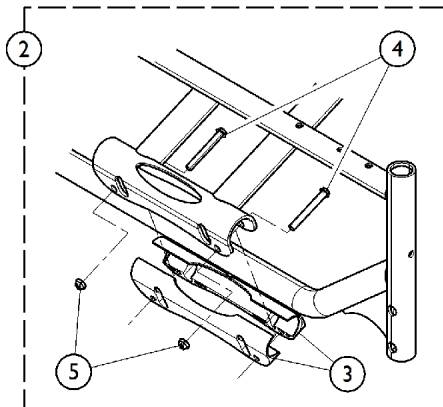

Crossbrace - Conventional Adjustable Depth, Heavy Duty (HDPG ADJDPTH)

Crossbrace - Conventional Adjustable Depth, Heavy Duty (HDPG ADJDPTH)

Item Number	Note	Part Number	Description	Quantity Per	
				Package	Assembly
1	A	See Chart	#1 Crossbrace Assembly - Myon Junior	1	1
2	B	1173766	Kit, Saddle Clamp w/ Hardware (Pair)	1	1
3			Clamp, Saddle, Crossbar	1	2
4			Screw (M6 x 45mm)	1	4
5			NLA - Locknut (M6 x 1)	1	4
6	C	1173774-NLA	NLA - Kit, Plug Buttons w/ Hardware	1	1
7			NLA - Plug Button	1	4
8			NLA - Screw, Phillips Pan Head (M3.5 x .6 x 9.5mm)	1	4
9	D	1173768	Kit, Pivot Link w/ Hardware (18 - 20" W) (Pair)	1	1
10			Link, Pivot, Crossbrace (18-20" W)	1	2
11			Screw, Socket Head, Cap (M6 x 35mm)	1	2
12			NLA - Locknut (M6 x 1)	1	2
			Carton	1	1
			NLA - Bag, Poly Zip-Lip (8-3/4" L x 6" W)	1	1
9	D	1173769	Kit, Pivot Link w/ Hardware (22" W)	1	1
10			Link, Pivot, Crossbrace (22" W)	1	2
11			NLA - Screw, Socket Button Head (M6 x 40mm)	1	2
12			NLA - Locknut (M6 x 1)	1	2
9	D	1173770	Kit, Pivot Link w/ Hardware (24" W)	1	1
10			Link, Pivot, Crossbrace (24" W)	1	2
11			NLA - Screw, Socket Button Head (M6 x 40mm)	1	2
12			NLA - Locknut (M6 x 1)	1	2
13	E	1172274	Kit, Seat Rail Extensions (16 - 18" D)	1	1
14			Extension, Seat Rail (2")	1	2
15			Extension, Seat Rail (1")	1	2
16			NLA - Plug Button	1	2
17			Cap, Extension, Seat Rail (1")	1	2
18			Rod, Upholstery (2")	1	2
19			Rod, Upholstery (1")	1	2
20			Guide, Seat	1	2
21			NLA - Screw, Socket Button Head (M6 x 40mm)	1	2
22			NLA - Screw, Phillips Pan Head (M3.5 x .6 x 9.5mm)	1	6
23			NLA - Locknut (M6 x 1)	1	2
			Instruction Sheet, Seat Rail Extensions	1	1

NOTE: A - Includes items 2 - 12.
 B - Includes items 3 - 5.
 C - Includes items 7 and 8.
 D - Includes items 10 - 12.
 E - Includes items 14 - 23.

#1 Crossbrace Assembly - Adjustable Depth HD

Seat Depth	20" Wide (D20)	22" Wide (D22)	24" Wide (D24)
------------	-------------------	-------------------	-------------------