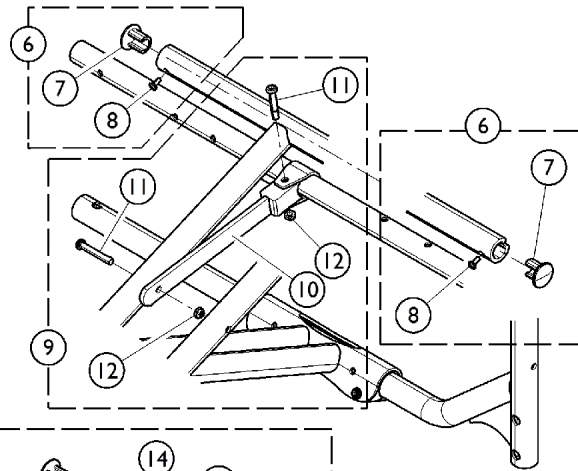

Crossbrace - Conventional Adjustable Depth, Heavy Duty (HDPG ADJDPTH)

Crossbrace - Conventional Adjustable Depth, Heavy Duty (HDPG ADJDPTH)

Item Number	Note	Part Number	Description	Quantity Per	
				Package	Assembly
1	A	See Chart	#1 Crossbrace Assembly - Myon Junior	1	1
2	B	1173766	Kit, Saddle Clamp w/ Hardware (Pair)	1	1
3			Clamp, Saddle, Crossbar	1	2
4			Screw (M6 x 45mm)	1	4
5			NLA - Locknut (M6 x 1)	1	4
6	C	1173774-NLA	NLA - Kit, Plug Buttons w/ Hardware	1	1
7			NLA - Plug Button	1	4
8			NLA - Screw, Phillips Pan Head (M3.5 x .6 x 9.5mm)	1	4
9	D	1173768	Kit, Pivot Link w/ Hardware (18 - 20" W) (Pair)	1	1
10			Link, Pivot, Crossbrace (18-20" W)	1	2
11			Screw, Socket Head, Cap (M6 x 35mm)	1	2
12			NLA - Locknut (M6 x 1)	1	2
			Carton	1	1
			NLA - Bag, Poly Zip-Lip (8-3/4" L x 6" W)	1	1
9	D	1173769	Kit, Pivot Link w/ Hardware (22" W)	1	1
10			Link, Pivot, Crossbrace (22" W)	1	2
11			NLA - Screw, Socket Button Head (M6 x 40mm)	1	2
12			NLA - Locknut (M6 x 1)	1	2
9	D	1173770	Kit, Pivot Link w/ Hardware (24" W)	1	1
10			Link, Pivot, Crossbrace (24" W)	1	2
11			NLA - Screw, Socket Button Head (M6 x 40mm)	1	2
12			NLA - Locknut (M6 x 1)	1	2
13	E	1172274	Kit, Seat Rail Extensions (16 - 18" D)	1	1
14			Extension, Seat Rail (2")	1	2
15			Extension, Seat Rail (1")	1	2
16			NLA - Plug Button	1	2
17			Cap, Extension, Seat Rail (1")	1	2
18			Rod, Upholstery (2")	1	2
19			Rod, Upholstery (1")	1	2
20			Guide, Seat	1	2
21			NLA - Screw, Socket Button Head (M6 x 40mm)	1	2
22			NLA - Screw, Phillips Pan Head (M3.5 x .6 x 9.5mm)	1	6
23			NLA - Locknut (M6 x 1)	1	2
			Instruction Sheet, Seat Rail Extensions	1	1

NOTE: A - Includes items 2 - 12.
 B - Includes items 3 - 5.
 C - Includes items 7 and 8.
 D - Includes items 10 - 12.
 E - Includes items 14 - 23.

#1 Crossbrace Assembly - Adjustable Depth HD

Seat Depth	20" Wide (D20)	22" Wide (D22)	24" Wide (D24)
------------	-------------------	-------------------	-------------------