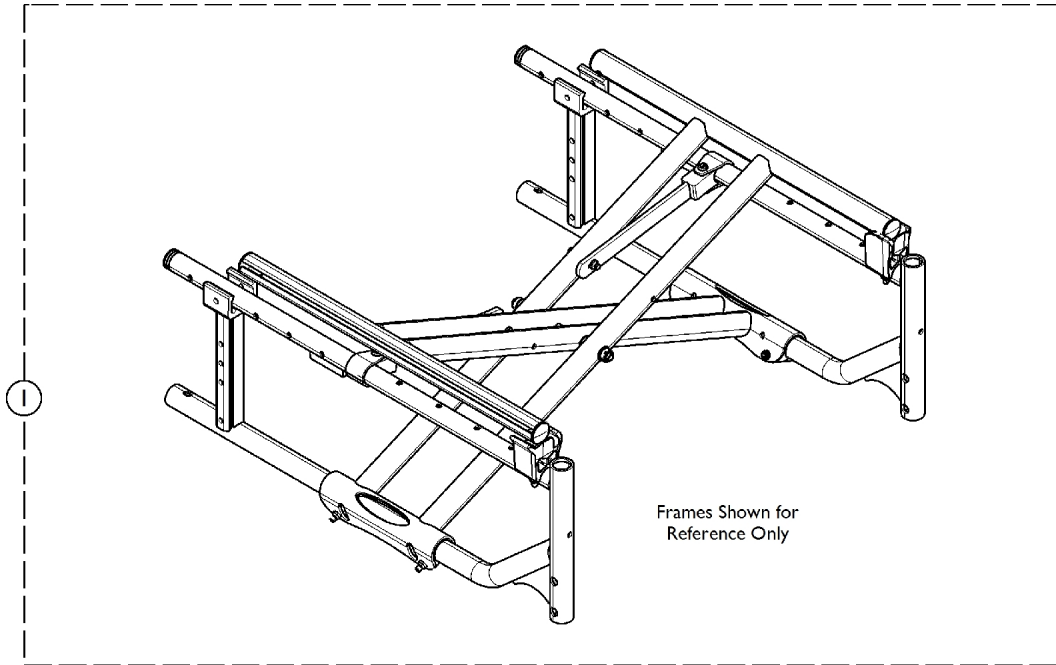

Crossbrace - Conventional Adjustable Depth, Heavy Duty (HDPG ADJDPTH)

Crossbrace - Conventional Adjustable Depth, Heavy Duty (HDPG ADJDPTH)

Item Number	Note	Part Number	Description	Quantity Per	
				Package	Assembly
1	A	See Chart	#1 Crossbrace Assembly - Myon Junior	1	1
2	B	1173766	Kit, Saddle Clamp w/ Hardware (Pair)	1	1
3			Clamp, Saddle, Crossbar	1	2
4			Screw (M6 x 45mm)	1	4
5			NLA - Locknut (M6 x 1)	1	4
6	C	1173774-NLA	NLA - Kit, Plug Buttons w/ Hardware	1	1
7			NLA - Plug Button	1	4
8			NLA - Screw, Phillips Pan Head (M3.5 x .6 x 9.5mm)	1	4
9	D	1173768	Kit, Pivot Link w/ Hardware (18 - 20" W) (Pair)	1	1
10			Link, Pivot, Crossbrace (18-20" W)	1	2
11			Screw, Socket Head, Cap (M6 x 35mm)	1	2
12			NLA - Locknut (M6 x 1)	1	2
			Carton	1	1
			NLA - Bag, Poly Zip-Lip (8-3/4" L x 6" W)	1	1
9	D	1173769	Kit, Pivot Link w/ Hardware (22" W)	1	1
10			Link, Pivot, Crossbrace (22" W)	1	2
11			NLA - Screw, Socket Button Head (M6 x 40mm)	1	2
12			NLA - Locknut (M6 x 1)	1	2
9	D	1173770	Kit, Pivot Link w/ Hardware (24" W)	1	1
10			Link, Pivot, Crossbrace (24" W)	1	2
11			NLA - Screw, Socket Button Head (M6 x 40mm)	1	2
12			NLA - Locknut (M6 x 1)	1	2
13	E	1172274	Kit, Seat Rail Extensions (16 - 18" D)	1	1
14			Extension, Seat Rail (2")	1	2
15			Extension, Seat Rail (1")	1	2
16			NLA - Plug Button	1	2
17			Cap, Extension, Seat Rail (1")	1	2
18			Rod, Upholstery (2")	1	2
19			Rod, Upholstery (1")	1	2
20			Guide, Seat	1	2
21			NLA - Screw, Socket Button Head (M6 x 40mm)	1	2
22			NLA - Screw, Phillips Pan Head (M3.5 x .6 x 9.5mm)	1	6
23			NLA - Locknut (M6 x 1)	1	2
			Instruction Sheet, Seat Rail Extensions	1	1

NOTE: A - Includes items 2 - 12.
 B - Includes items 3 - 5.
 C - Includes items 7 and 8.
 D - Includes items 10 - 12.
 E - Includes items 14 - 23.

#1 Crossbrace Assembly - Adjustable Depth HD

Seat Depth	20" Wide (D20)	22" Wide (D22)	24" Wide (D24)
------------	-------------------	-------------------	-------------------