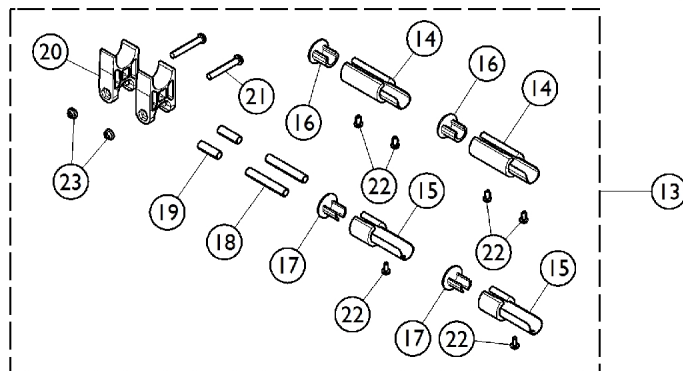

Crossbrace - Conventional Adjustable Depth, Heavy Duty (HDPG ADJDPTH)

Crossbrace - Conventional Adjustable Depth, Heavy Duty (HDPG ADJDPTH)

Item Number	Note	Part Number	Description	Quantity Per	
				Package	Assembly
1	A	See Chart	#1 Crossbrace Assembly - Myon Junior	1	1
2	B	1173766	Kit, Saddle Clamp w/ Hardware (Pair)	1	1
3			Clamp, Saddle, Crossbar	1	2
4			Screw (M6 x 45mm)	1	4
5			NLA - Locknut (M6 x 1)	1	4
6	C	1173774-NLA	NLA - Kit, Plug Buttons w/ Hardware	1	1
7			NLA - Plug Button	1	4
8			NLA - Screw, Phillips Pan Head (M3.5 x .6 x 9.5mm)	1	4
9	D	1173768	Kit, Pivot Link w/ Hardware (18 - 20" W) (Pair)	1	1
10			Link, Pivot, Crossbrace (18-20" W)	1	2
11			Screw, Socket Head, Cap (M6 x 35mm)	1	2
12			NLA - Locknut (M6 x 1)	1	2
			Carton	1	1
			NLA - Bag, Poly Zip-Lip (8-3/4" L x 6" W)	1	1
9	D	1173769	Kit, Pivot Link w/ Hardware (22" W)	1	1
10			Link, Pivot, Crossbrace (22" W)	1	2
11			NLA - Screw, Socket Button Head (M6 x 40mm)	1	2
12			NLA - Locknut (M6 x 1)	1	2
9	D	1173770	Kit, Pivot Link w/ Hardware (24" W)	1	1
10			Link, Pivot, Crossbrace (24" W)	1	2
11			NLA - Screw, Socket Button Head (M6 x 40mm)	1	2
12			NLA - Locknut (M6 x 1)	1	2
13	E	1172274	Kit, Seat Rail Extensions (16 - 18" D)	1	1
14			Extension, Seat Rail (2")	1	2
15			Extension, Seat Rail (1")	1	2
16			NLA - Plug Button	1	2
17			Cap, Extension, Seat Rail (1")	1	2
18			Rod, Upholstery (2")	1	2
19			Rod, Upholstery (1")	1	2
20			Guide, Seat	1	2
21			NLA - Screw, Socket Button Head (M6 x 40mm)	1	2
22			NLA - Screw, Phillips Pan Head (M3.5 x .6 x 9.5mm)	1	6
23			NLA - Locknut (M6 x 1)	1	2
			Instruction Sheet, Seat Rail Extensions	1	1

NOTE: A - Includes items 2 - 12.
 B - Includes items 3 - 5.
 C - Includes items 7 and 8.
 D - Includes items 10 - 12.
 E - Includes items 14 - 23.

#1 Crossbrace Assembly - Adjustable Depth HD

Seat Depth	20" Wide (D20)	22" Wide (D22)	24" Wide (D24)
------------	-------------------	-------------------	-------------------