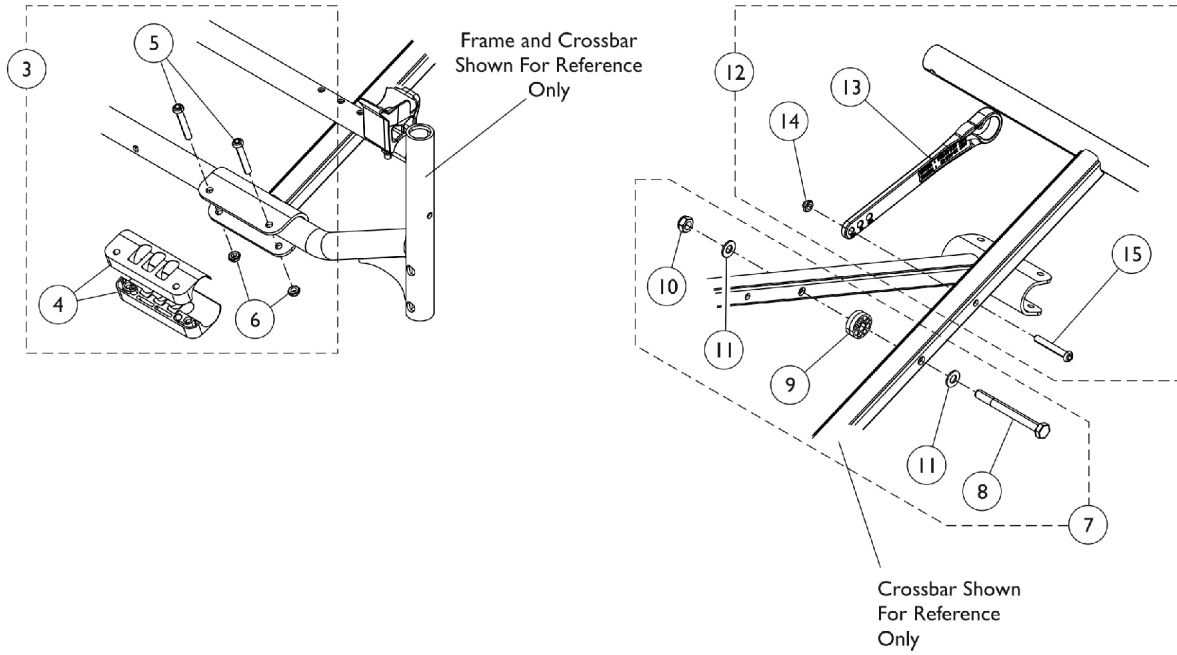

Crossbrace - Conventional Fixed Depth (FXDDPTH)

Crossbrace - Conventional Fixed Depth (FXDDPTH)

Item Number	Note	Part Number	Description	Quantity Per	
				Package	Assembly
1	A	See Chart	#1 Crossbrace Assembly w/ Hardware - Myon	1	1
3	B	1173765	Kit, Saddle Clamp w/ Hardware (Pair)	1	1
4			Clamp, Saddle, Crossbar	1	2
5			NLA - Screw, Socket Button Head (M6 x 40mm)	1	4
6			NLA - Locknut (M6 x 1)	1	4
7	C	1173771	NLA - Kit, Crossbrace Bolt w/ Hardware (Pair)	1	1
8			Washer, Plastic	1	2
9			NLA - Screw, Hex Head (M8 x 1.25 x 80mm)	1	2
10			NLA - Washer (M8 x 16mm x 1.5mm)	1	4
11			NLA - Locknut (M8 x 1.25)	1	2
12	D	1173779-NLA	NLA - Kit, Pivot Link w/ Hardware (15 - 17" W) (Pair)	1	1
13			NLA - Link, Pivot, Crossbrace (15 - 17" W)	1	2
14			NLA - Locknut (M6 x 1)	1	2
15			NLA - Screw, Socket Button Head (M6 x 40mm)	1	2
12	D	1173767-NLA	NLA - Kit, Pivot Link w/ Hardware (18 - 20" W) (Pair)	1	1
13			Link, Pivot, Crossbrace (18 - 20" W)	1	2
14			NLA - Locknut (M6 x 1)	1	2
15			NLA - Screw, Socket Button Head (M6 x 40mm)	1	2

NOTE: A - Includes items 3 - 19.
 B - Includes items 4 - 6.
 C - Includes items 8 - 11.
 D - Includes items 13 - 15.

#1 Crossbrace Assembly w/ Hardware - Fixed Depth

Seat Depth	15" Wide	16" Wide	17" Wide	18" Wide	19" Wide	20" Wide
15" Deep	1172249	1172250	1172251	1172252	1172253	1172254
16" Deep	1530032	1530033	1530034	1530035	1530036	1530037
17" Deep	1168733	1168734	1168735	1168736	1168737	1168738
18" Deep	1530038	1530052	1530053	1530054	1530055	1530056
19" Deep	1172255	1172256	1172257	1172258	1172259	1172260
20" Deep	1172261	1172262	1172263	1172264	1172265	1172266