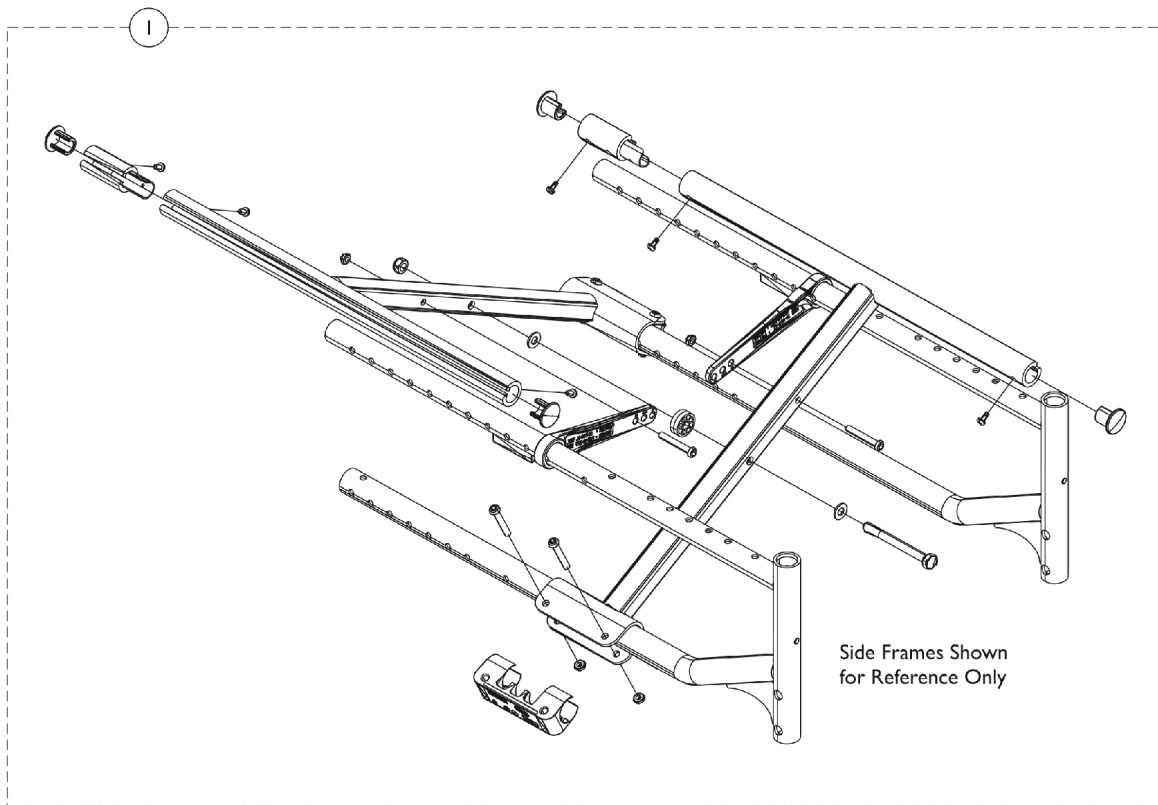

Crossbrace - Conventional Fixed Depth (FXDDPTH)

Crossbrace - Conventional Fixed Depth (FXDDPTH)

Item Number	Note	Part Number	Description	Quantity Per	
				Package	Assembly
1	A	See Chart	#1 Crossbrace Assembly w/ Hardware - Myon	1	1
3	B	1173765	Kit, Saddle Clamp w/ Hardware (Pair)	1	1
4			Clamp, Saddle, Crossbar	1	2
5			NLA - Screw, Socket Button Head (M6 x 40mm)	1	4
6			NLA - Locknut (M6 x 1)	1	4
7	C	1173771	NLA - Kit, Crossbrace Bolt w/ Hardware (Pair)	1	1
8			Washer, Plastic	1	2
9			NLA - Screw, Hex Head (M8 x 1.25 x 80mm)	1	2
10			NLA - Washer (M8 x 16mm x 1.5mm)	1	4
11			NLA - Locknut (M8 x 1.25)	1	2
12	D	1173779-NLA	NLA - Kit, Pivot Link w/ Hardware (15 - 17" W) (Pair)	1	1
13			NLA - Link, Pivot, Crossbrace (15 - 17" W)	1	2
14			NLA - Locknut (M6 x 1)	1	2
15			NLA - Screw, Socket Button Head (M6 x 40mm)	1	2
12	D	1173767-NLA	NLA - Kit, Pivot Link w/ Hardware (18 - 20" W) (Pair)	1	1
13			Link, Pivot, Crossbrace (18 - 20" W)	1	2
14			NLA - Locknut (M6 x 1)	1	2
15			NLA - Screw, Socket Button Head (M6 x 40mm)	1	2

NOTE: A - Includes items 3 - 19.
 B - Includes items 4 - 6.
 C - Includes items 8 - 11.
 D - Includes items 13 - 15.

#1 Crossbrace Assembly w/ Hardware - Fixed Depth

Seat Depth	15" Wide	16" Wide	17" Wide	18" Wide	19" Wide	20" Wide
15" Deep	1172249	1172250	1172251	1172252	1172253	1172254
16" Deep	1530032	1530033	1530034	1530035	1530036	1530037
17" Deep	1168733	1168734	1168735	1168736	1168737	1168738
18" Deep	1530038	1530052	1530053	1530054	1530055	1530056
19" Deep	1172255	1172256	1172257	1172258	1172259	1172260
20" Deep	1172261	1172262	1172263	1172264	1172265	1172266