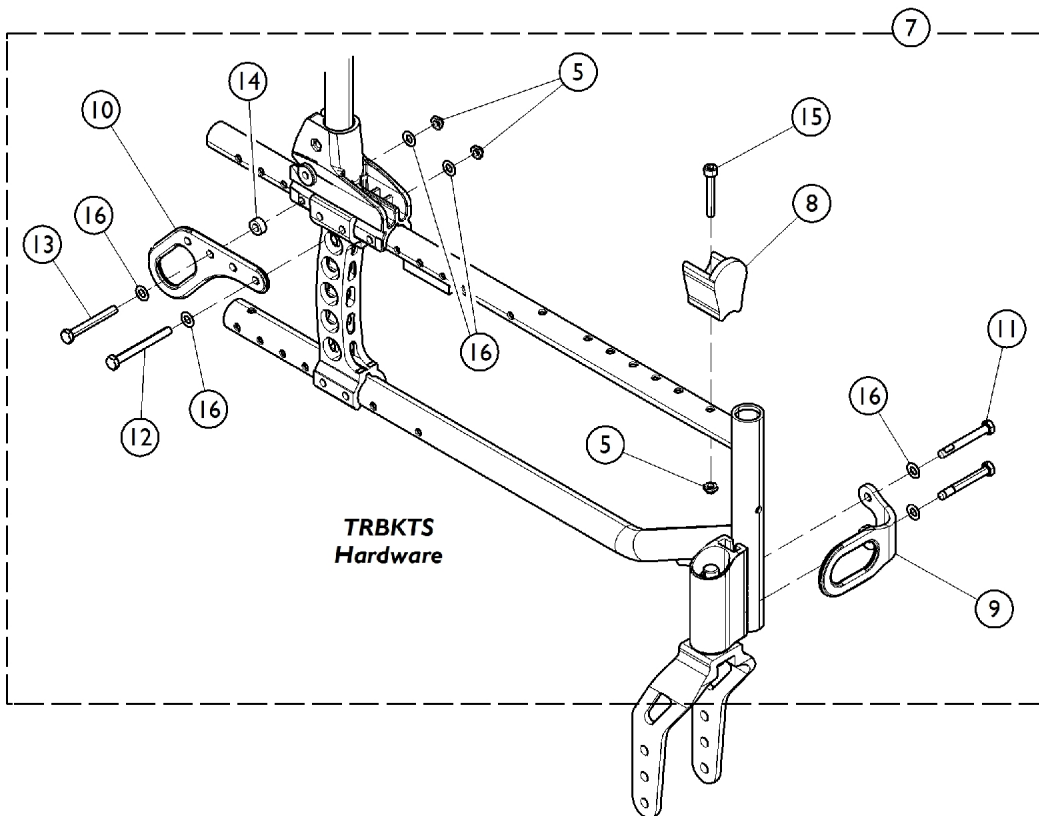

# Frame with Hardware

Frames, Back Cans  
and Forks Shown for  
Reference Only

## Frame with Hardware

Item Number	Note	Part Number	Description	Quantity Per	
				Package	Assembly
1	A	1172219	Kit, H-Block Hardware	1	1
3			NLA - Screw, Socket Button Head (M6 x 40mm)	1	2
4			H-Block, Front - Left	1	1
4			H-Block, Front - Right	1	1
5			NLA - Locknut (M6 x 1)	1	2
2	B	1172246	Kit, H-Block Hardware, Junior	1	1
			Locator, Seat	1	2
			NLA - Screw, Socket Button Head (M6 x 40mm)	1	2
			NLA - Locknut (M6 x 1)	1	2
2	B	1172248	Kit, H-Block Hardware, Junior (12 - 15" W)	1	1
3			Screw, Socket Head, Cap (M6 x 35mm)	1	2
5			NLA - Locknut (M6 x 1)	1	2
6			H-Block, Front - Right	1	1
6			H-Block, Front - Left	1	1
7	C	1172217	Kit, TRBKTS Mounting Hardware	1	1
8			H-Block, Front - Right	1	1
8			H-Block, Front - Left	1	1
9			Bracket, Tie Down, Front	1	2
10			Plate, Tie Down, Rear	1	2
11			nla - Screw, Hex Head w/ Patch (M6 x 1 x 50mm)	1	4
12			Screw, Hex Head Cap (M6 x 1 x 60)	1	2
13			Screw, Hex Head Cap (M6 x 1 x 50)	1	2
14			NLA - Spacer	1	2
15			NLA - Screw, Socket Head Cap (M6 x 1 x 40mm)	1	2
16			Washer (1/4 x 1/2 x 1/32")	1	12
		See Chart	Frame Assembly w/ Hardware, Standard	1	1
		See Chart	Frame Assembly w/ Hardware, Heavy Duty	1	1
		See Chart	Frame Assembly w/ Hardware - TRRO/TRBKTS	1	1