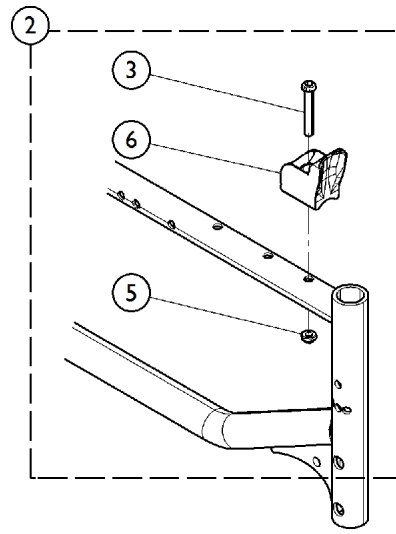

# Frame with Hardware

Frames, Back Cans  
and Forks Shown for  
Reference Only

## Frame with Hardware

Item Number	Note	Part Number	Description	Quantity Per	
				Package	Assembly
1	A	1172219	Kit, H-Block Hardware	1	1
3			NLA - Screw, Socket Button Head (M6 x 40mm)	1	2
4			H-Block, Front - Left	1	1
4			H-Block, Front - Right	1	1
5			NLA - Locknut (M6 x 1)	1	2
2	B	1172246	Kit, H-Block Hardware, Junior	1	1
			Locator, Seat	1	2
			NLA - Screw, Socket Button Head (M6 x 40mm)	1	2
			NLA - Locknut (M6 x 1)	1	2
2	B	1172248	Kit, H-Block Hardware, Junior (12 - 15" W)	1	1
3			Screw, Socket Head, Cap (M6 x 35mm)	1	2
5			NLA - Locknut (M6 x 1)	1	2
6			H-Block, Front - Right	1	1
6			H-Block, Front - Left	1	1
7	C	1172217	Kit, TRBKTS Mounting Hardware	1	1
8			H-Block, Front - Right	1	1
8			H-Block, Front - Left	1	1
9			Bracket, Tie Down, Front	1	2
10			Plate, Tie Down, Rear	1	2
11			nla - Screw, Hex Head w/ Patch (M6 x 1 x 50mm)	1	4
12			Screw, Hex Head Cap (M6 x 1 x 60)	1	2
13			Screw, Hex Head Cap (M6 x 1 x 50)	1	2
14			NLA - Spacer	1	2
15			NLA - Screw, Socket Head Cap (M6 x 1 x 40mm)	1	2
16			Washer (1/4 x 1/2 x 1/32")	1	12
		See Chart	Frame Assembly w/ Hardware, Standard	1	1
		See Chart	Frame Assembly w/ Hardware, Heavy Duty	1	1
		See Chart	Frame Assembly w/ Hardware - TRRO/TRBKTS	1	1