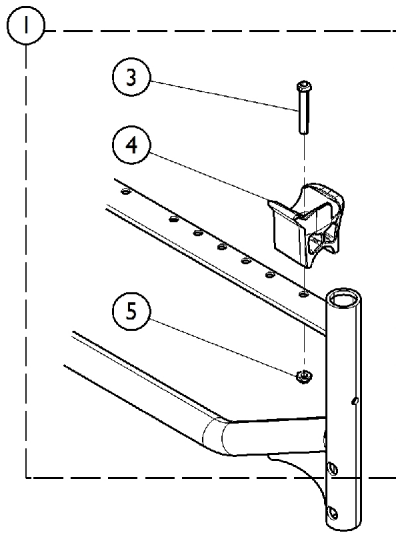

# Frame with Hardware

Frames, Back Cans  
and Forks Shown for  
Reference Only

## Frame with Hardware

Item Number	Note	Part Number	Description	Quantity Per	
				Package	Assembly
1	A	1172219	Kit, H-Block Hardware	1	1
3			NLA - Screw, Socket Button Head (M6 x 40mm)	1	2
4			H-Block, Front - Left	1	1
4			H-Block, Front - Right	1	1
5			NLA - Locknut (M6 x 1)	1	2
2	B	1172246	Kit, H-Block Hardware, Junior	1	1
			Locator, Seat	1	2
			NLA - Screw, Socket Button Head (M6 x 40mm)	1	2
			NLA - Locknut (M6 x 1)	1	2
2	B	1172248	Kit, H-Block Hardware, Junior (12 - 15" W)	1	1
3			Screw, Socket Head, Cap (M6 x 35mm)	1	2
5			NLA - Locknut (M6 x 1)	1	2
6			H-Block, Front - Right	1	1
6			H-Block, Front - Left	1	1
7	C	1172217	Kit, TRBKTS Mounting Hardware	1	1
8			H-Block, Front - Right	1	1
8			H-Block, Front - Left	1	1
9			Bracket, Tie Down, Front	1	2
10			Plate, Tie Down, Rear	1	2
11			nla - Screw, Hex Head w/ Patch (M6 x 1 x 50mm)	1	4
12			Screw, Hex Head Cap (M6 x 1 x 60)	1	2
13			Screw, Hex Head Cap (M6 x 1 x 50)	1	2
14			NLA - Spacer	1	2
15			NLA - Screw, Socket Head Cap (M6 x 1 x 40mm)	1	2
16			Washer (1/4 x 1/2 x 1/32")	1	12
		See Chart	Frame Assembly w/ Hardware, Standard	1	1
		See Chart	Frame Assembly w/ Hardware, Heavy Duty	1	1
		See Chart	Frame Assembly w/ Hardware - TRRO/TRBKTS	1	1