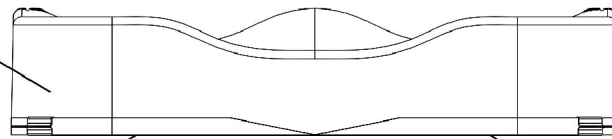

# InTouch Stabilite OM Obliquity Inserts

Rear View Assembled

Left Side Obliquity Insert

Right Side Obliquity Insert

Stabilite OM Cushion shown  
for reference only

# InTouch Stabilite OM Obliquity Inserts

**NOTE: The right and left side obliquity inserts are only available in pairs.**

Cushion Width	Stabilite OM Obliquity Inserts (Pair Only)
14" Wide	1160917
15" Wide	1160918
16" Wide	1160919
17" Wide	1160920
18" Wide	1160921
19" Wide	1160922
20" Wide	1160923
21" Wide	1160924
22" Wide	1160925
23" Wide	1160926
24" Wide	1160927