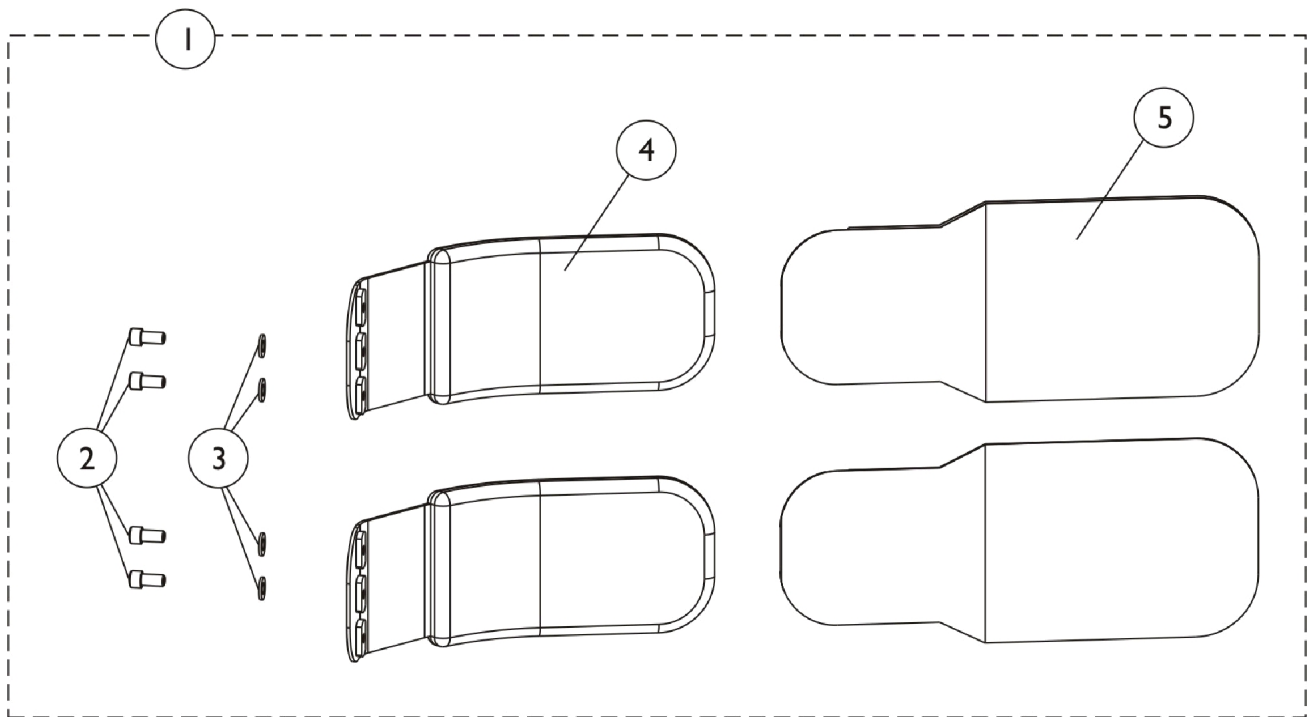

# Matrix PCS Lateral Support

(Matrix Brand name replaced InTouch as of 6/30/2011)

## Matrix PCS Lateral Support

(Matrix Brand name replaced InTouch as of 6/30/2011)

Item Number	Note	Part Number	Description	Quantity Per		
				Package	Assembly	
1	A	1164438	Kit, Lateral Support w/ Small Pad (Pair)	1	1	
2			NLA - Screw, Socket Head (1/4-20 x 1/2")	1	4	
3			Washer (1/4 x 1/2 x 1/16")	1	4	
4			Lateral, w/ Foam - Small	1	2	
5			Upholstery Assembly, Lateral w/ Label - Small	1	1	
5			Upholstery Assembly, Lateral - Small	1	1	
1	A	1164439	Kit, Lateral Support w/ Large Pad (Pair)	1	1	
2			NLA - Screw, Socket Head (1/4-20 x 1/2")	1	4	
3			Washer (1/4 x 1/2 x 1/16")	1	4	
4			Lateral, w/ Foam - Large	1	2	
5			Upholstery Assembly, Lateral w/ Label - Large	1	1	
5			Upholstery Assembly, Lateral - Large	1	1	
4			1164820	Lateral, w/ Foam - Large	1	2
4			1164821	Lateral, w/ Foam - Small	1	2
5	B	1165480	Upholstery Assembly, Lateral w/ Label - Small	1	2	
5	B	1165482	Upholstery Assembly, Lateral w/ Label - Large	1	2	