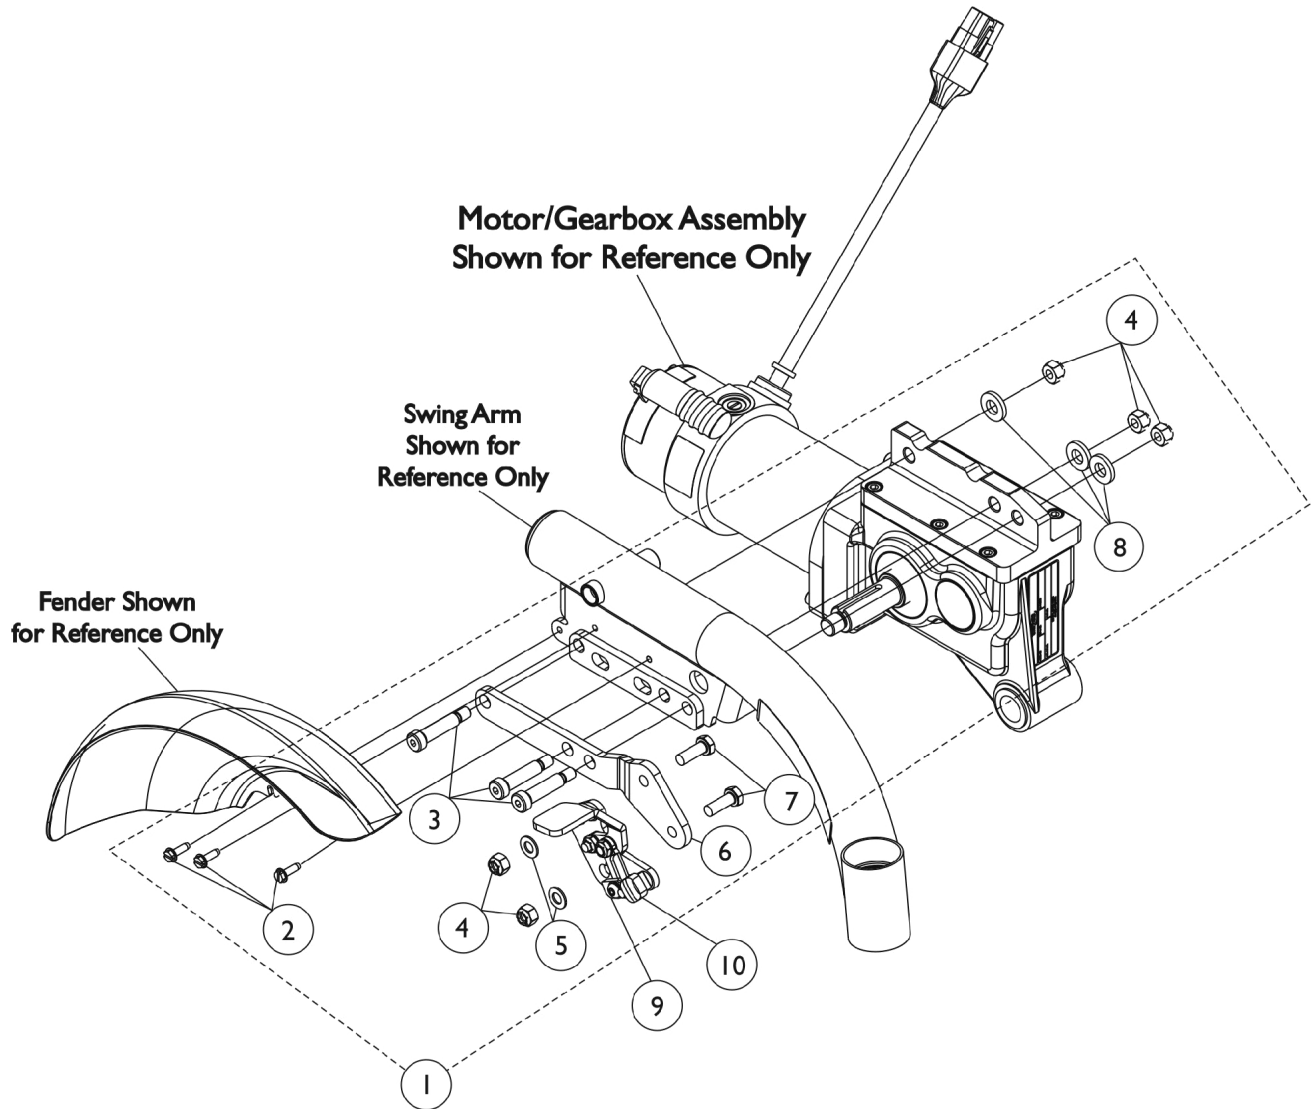

# Wheel Lock Assembly

(TDX SI & TDX SI-2 Before 9/15/11) & TDX SI-HD

## Wheel Lock Assembly (TDX SI & TDX SI-2 Before 9/15/11) & TDX SI-HD

Item Number	Note	Part Number	Description	Quantity Per	
				Package	Assembly
1	A	1145072-NLA	NLA - Kit, Wheel Lock Mounting Hardware - Right	1	1
2			Screw, Slotted Hex Washer Head (#10-32 x 5/8")	1	3
3			Screw, Shoulder Hex Socket (3/8 x 1-1/4", 5/16-18)	1	3
4			Locknut (5/16-18)	1	5
5			Washer, Flat (5/16 x 5/8 x 1/16")	1	2
6			Bracket, Wheel Lock, Black - Right	1	1
7			NLA - Screw, Hex Head w/ Patch (5/16-18 x 7/8")	1	2
8			NLA - Washer, Steel (7/16 x 13/16 x 1/8")	1	3
1	A	1145073-NLA	NLA - Kit, Wheel Lock Mounting Hardware - Left	1	1
2			Screw, Slotted Hex Washer Head (#10-32 x 5/8")	1	3
3			Screw, Shoulder Hex Socket (3/8 x 1-1/4", 5/16-18)	1	3
4			Locknut (5/16-18)	1	5
5			Washer, Flat (5/16 x 5/8 x 1/16")	1	2
6			Bracket, Wheel Lock, Black - Left	1	1
7			NLA - Screw, Hex Head w/ Patch (5/16-18 x 7/8")	1	2
8			NLA - Washer, Steel (7/16 x 13/16 x 1/8")	1	3
9		1139885	Wheel Lock Assembly - Right	1	1
9		1139886	Wheel Lock Assembly - Left	1	1

NOTE: A - Includes items 2-8.