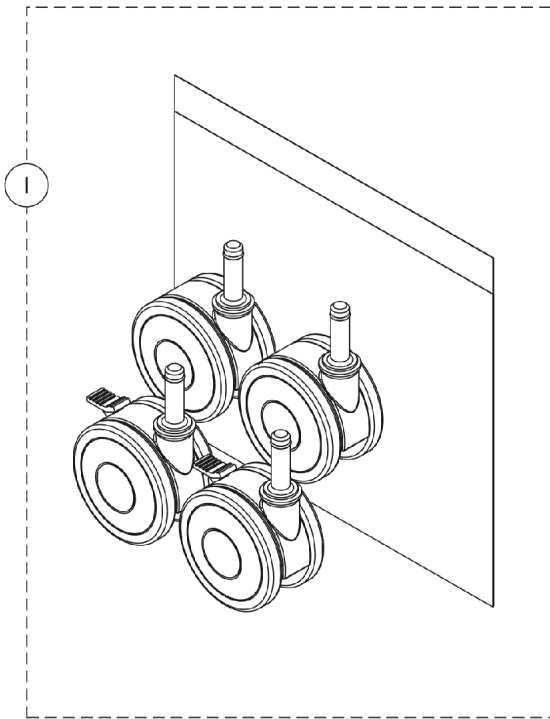

Drive Shaft, Casters, Hand Crank

Drive Shaft, Casters, Hand Crank

Item Number	Note	Part Number	Description	Quantity Per	
				Package	Assembly
1		1123550	Package, Caster (2-w/o Brake; 2-w/ Brake)	1	1
2		7000M585	Drive Shaft Assembly (80")	1	1
3		1116636-NLA	NLA - Crank, Manual - Hi/Lo (Zinc)	1	1