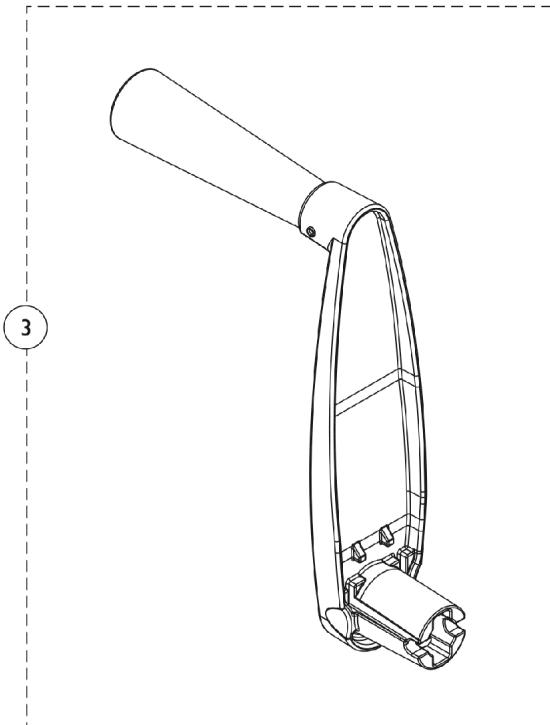

Drive Shaft, Casters, Hand Crank

Drive Shaft, Casters, Hand Crank

Item Number	Note	Part Number	Description	Quantity Per	
				Package	Assembly
1		1123550	Package, Caster (2-w/o Brake; 2-w/ Brake)	1	1
2		7000M585	Drive Shaft Assembly (80")	1	1
3		1116636-NLA	NLA - Crank, Manual - Hi/Lo (Zinc)	1	1