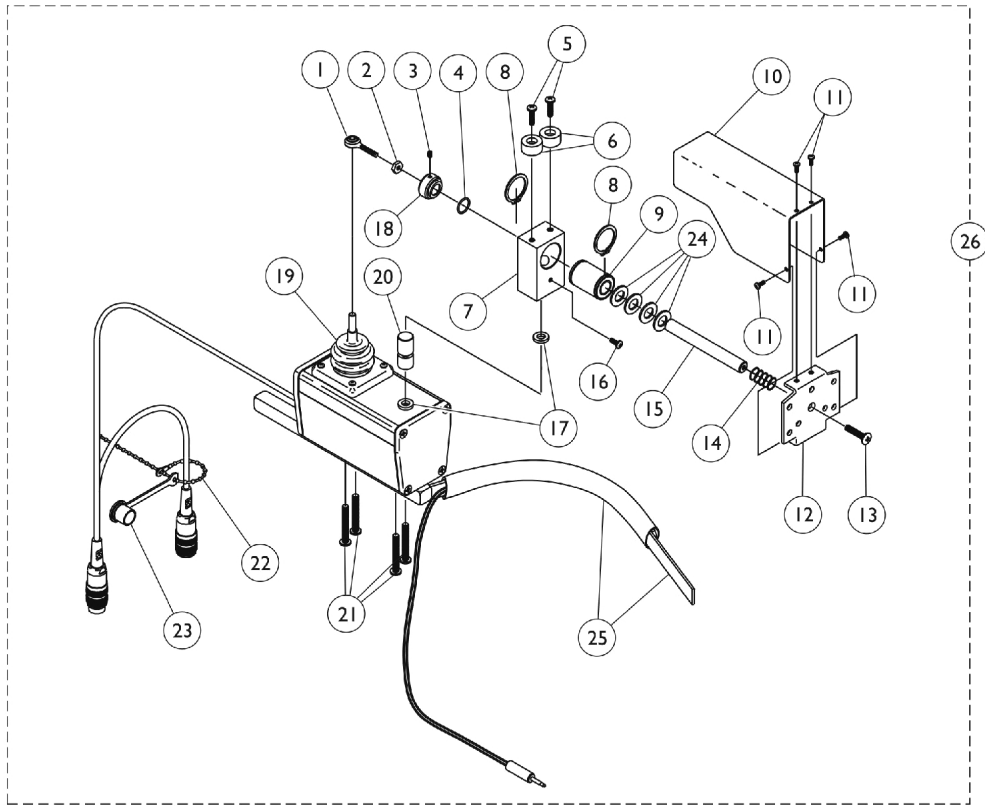

MKIV R.I.M. Head Control Assembly (1500M4)

MKIV R.I.M. Head Control Assembly (1500M4)

Item Number	Note	Part Number	Description	Quantity Per	
				Package	Assembly
1		1001625	Tie Rod End	1	1
2		48095X000-NLA	NLA - Locknut (#10-32)	1	1
3		1025275-NLA	NLA - Screw, Set w/ Patch (#8-32 x 1/4")	1	1
4		2001139	O-Ring (1/2" I.D.)	1	1
5		1028529	Screw, Phillips Pan Head (#8-32 x 3/8")	1	2
6		1055002-NLA	NLA - Washer, Nylon	1	2
7		1056206	Block, Pivot	1	1
8		1054939-NLA	NLA - Ring, Snap	1	2
9		1018113	Bearing, Linear	1	1
10		1055014-NLA	NLA - Shield, Push Rod	1	1
11		1021742	Screw, Phillips Pan Head (#4-40 x 1/2")	1	4
12		1055031-NLA	NLA - Bracket, Headrest Mounting, Black	1	1
13		40127X002-NLA	NLA - Screw, Phillips Oval Head (#10-32 x 3/4")	1	1
14		1055145-NLA	NLA - Spring, Compression (19/32 x 1-1/4 x 1/32")	1	1
15		1055016-NLA	NLA - Rod, Push	1	1
16		1026728-NLA	NLA - Screw, Phillips Pan Head (#6-32 x 1/4")	1	1
17		1010398	Washer, Nylon (1/4 x 1/2 x 1/16")	1	2
18		1025236-NLA	NLA - Collar, Shoulder	1	1
19		50000X364-NLA	NLA - Boot, Joystick	1	1
20		1055017-NLA	NLA - Rod, Pivot	1	1
21		11008X014-NLA	NLA - Screw, Phillips Round Head (#10-32 x 1")	1	4
22		1038256-NLA	NLA - Tie Wrap (4-1/4" L)	1	1
23		1037373-NLA	NLA - Cover, Splash	1	1
24		1003766-NLA	NLA - Washer, Plain (1/2 x 1 x 1/8")	1	4
25		1025271-NLA	NLA - Ribbon Reset Switch and Bracket Assembly	1	1
26	A	1056210E-NLA	NLA - Reconditioned - Joystick, Remote Head	1	1
27		1055023-NLA	NLA - Clamp, Horizontal Pivot	1	1
28		1055024-NLA	NLA - Clamp, Threaded, Horizontal Pivot	1	1
29		1055144-NLA	NLA - Screw, Socket Head (M6 x 1 x 25mm)	1	6
30		1055028	Tube, Slide, Square, Short	1	1
31		1055025-NLA	NLA - Clamp, Vertical Pivot	1	1
32		1055026-NLA	NLA - Clamp, Threaded, Vertical Pivot	1	1
33		1055027-NLA	NLA - Tube, Slide, Square, Long	1	1
34	B	1056213-NLA	NLA - Hardware, Adjustment	1	1
35		1005383	Screw, Socket Button Head (#10-32 x 1")	1	3
36		1027263-NLA	NLA - Washer, Lock Internal Tooth (#10)	1	3
37	C	1056211-NLA	NLA - Kit, Headrest with Hardware, Otto Bock, Small	1	1
38	D	1056212	Kit, Headrest with Hardware, Large	1	1
	E	1056087-NLA	NLA - Screw, Socket Head (#10-32 x 1/2")	1	4