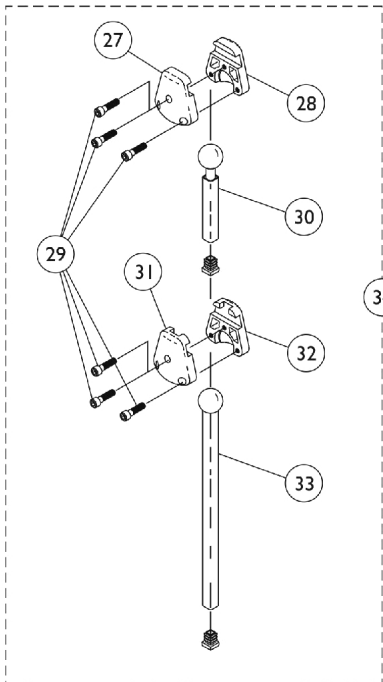

MKIV R.I.M. Head Control Assembly (1500M4)

MKIV R.I.M. Head Control Assembly (1500M4)

Item Number	Note	Part Number	Description	Quantity Per	
				Package	Assembly
1		1001625	Tie Rod End	1	1
2		48095X000-NLA	NLA - Locknut (#10-32)	1	1
3		1025275-NLA	NLA - Screw, Set w/ Patch (#8-32 x 1/4")	1	1
4		2001139	O-Ring (1/2" I.D.)	1	1
5		1028529	Screw, Phillips Pan Head (#8-32 x 3/8")	1	2
6		1055002-NLA	NLA - Washer, Nylon	1	2
7		1056206	Block, Pivot	1	1
8		1054939-NLA	NLA - Ring, Snap	1	2
9		1018113	Bearing, Linear	1	1
10		1055014-NLA	NLA - Shield, Push Rod	1	1
11		1021742	Screw, Phillips Pan Head (#4-40 x 1/2")	1	4
12		1055031-NLA	NLA - Bracket, Headrest Mounting, Black	1	1
13		40127X002-NLA	NLA - Screw, Phillips Oval Head (#10-32 x 3/4")	1	1
14		1055145-NLA	NLA - Spring, Compression (19/32 x 1-1/4 x 1/32")	1	1
15		1055016-NLA	NLA - Rod, Push	1	1
16		1026728-NLA	NLA - Screw, Phillips Pan Head (#6-32 x 1/4")	1	1
17		1010398	Washer, Nylon (1/4 x 1/2 x 1/16")	1	2
18		1025236-NLA	NLA - Collar, Shoulder	1	1
19		50000X364-NLA	NLA - Boot, Joystick	1	1
20		1055017-NLA	NLA - Rod, Pivot	1	1
21		11008X014-NLA	NLA - Screw, Phillips Round Head (#10-32 x 1")	1	4
22		1038256-NLA	NLA - Tie Wrap (4-1/4" L)	1	1
23		1037373-NLA	NLA - Cover, Splash	1	1
24		1003766-NLA	NLA - Washer, Plain (1/2 x 1 x 1/8")	1	4
25		1025271-NLA	NLA - Ribbon Reset Switch and Bracket Assembly	1	1
26	A	1056210E-NLA	NLA - Reconditioned - Joystick, Remote Head	1	1
27		1055023-NLA	NLA - Clamp, Horizontal Pivot	1	1
28		1055024-NLA	NLA - Clamp, Threaded, Horizontal Pivot	1	1
29		1055144-NLA	NLA - Screw, Socket Head (M6 x 1 x 25mm)	1	6
30		1055028	Tube, Slide, Square, Short	1	1
31		1055025-NLA	NLA - Clamp, Vertical Pivot	1	1
32		1055026-NLA	NLA - Clamp, Threaded, Vertical Pivot	1	1
33		1055027-NLA	NLA - Tube, Slide, Square, Long	1	1
34	B	1056213-NLA	NLA - Hardware, Adjustment	1	1
35		1005383	Screw, Socket Button Head (#10-32 x 1")	1	3
36		1027263-NLA	NLA - Washer, Lock Internal Tooth (#10)	1	3
37	C	1056211-NLA	NLA - Kit, Headrest with Hardware, Otto Bock, Small	1	1
38	D	1056212	Kit, Headrest with Hardware, Large	1	1
	E	1056087-NLA	NLA - Screw, Socket Head (#10-32 x 1/2")	1	4