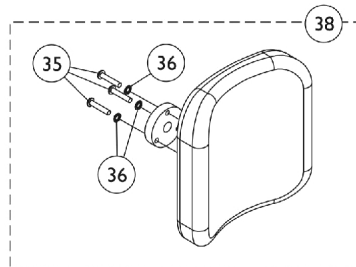

MKIV R.I.M. Head Control Assembly (1500M4)

MKIV R.I.M. Head Control Assembly (1500M4)

Item Number	Note	Part Number	Description	Quantity Per	
				Package	Assembly
1		1001625	Tie Rod End	1	1
2		48095X000-NLA	NLA - Locknut (#10-32)	1	1
3		1025275-NLA	NLA - Screw, Set w/ Patch (#8-32 x 1/4")	1	1
4		2001139	O-Ring (1/2" I.D.)	1	1
5		1028529	Screw, Phillips Pan Head (#8-32 x 3/8")	1	2
6		1055002-NLA	NLA - Washer, Nylon	1	2
7		1056206	Block, Pivot	1	1
8		1054939-NLA	NLA - Ring, Snap	1	2
9		1018113	Bearing, Linear	1	1
10		1055014-NLA	NLA - Shield, Push Rod	1	1
11		1021742	Screw, Phillips Pan Head (#4-40 x 1/2")	1	4
12		1055031-NLA	NLA - Bracket, Headrest Mounting, Black	1	1
13		40127X002-NLA	NLA - Screw, Phillips Oval Head (#10-32 x 3/4")	1	1
14		1055145-NLA	NLA - Spring, Compression (19/32 x 1-1/4 x 1/32")	1	1
15		1055016-NLA	NLA - Rod, Push	1	1
16		1026728-NLA	NLA - Screw, Phillips Pan Head (#6-32 x 1/4")	1	1
17		1010398	Washer, Nylon (1/4 x 1/2 x 1/16")	1	2
18		1025236-NLA	NLA - Collar, Shoulder	1	1
19		50000X364-NLA	NLA - Boot, Joystick	1	1
20		1055017-NLA	NLA - Rod, Pivot	1	1
21		11008X014-NLA	NLA - Screw, Phillips Round Head (#10-32 x 1")	1	4
22		1038256-NLA	NLA - Tie Wrap (4-1/4" L)	1	1
23		1037373-NLA	NLA - Cover, Splash	1	1
24		1003766-NLA	NLA - Washer, Plain (1/2 x 1 x 1/8")	1	4
25		1025271-NLA	NLA - Ribbon Reset Switch and Bracket Assembly	1	1
26	A	1056210E-NLA	NLA - Reconditioned - Joystick, Remote Head	1	1
27		1055023-NLA	NLA - Clamp, Horizontal Pivot	1	1
28		1055024-NLA	NLA - Clamp, Threaded, Horizontal Pivot	1	1
29		1055144-NLA	NLA - Screw, Socket Head (M6 x 1 x 25mm)	1	6
30		1055028	Tube, Slide, Square, Short	1	1
31		1055025-NLA	NLA - Clamp, Vertical Pivot	1	1
32		1055026-NLA	NLA - Clamp, Threaded, Vertical Pivot	1	1
33		1055027-NLA	NLA - Tube, Slide, Square, Long	1	1
34	B	1056213-NLA	NLA - Hardware, Adjustment	1	1
35		1005383	Screw, Socket Button Head (#10-32 x 1")	1	3
36		1027263-NLA	NLA - Washer, Lock Internal Tooth (#10)	1	3
37	C	1056211-NLA	NLA - Kit, Headrest with Hardware, Otto Bock, Small	1	1
38	D	1056212	Kit, Headrest with Hardware, Large	1	1
	E	1056087-NLA	NLA - Screw, Socket Head (#10-32 x 1/2")	1	4