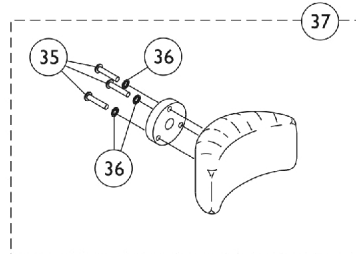

MKIV R.I.M. Head Control Assembly (1500M4)

MKIV R.I.M. Head Control Assembly (1500M4)

Item Number	Note	Part Number	Description	Quantity Per	
				Package	Assembly
1		1001625	Tie Rod End	1	1
2		48095X000-NLA	NLA - Locknut (#10-32)	1	1
3		1025275-NLA	NLA - Screw, Set w/ Patch (#8-32 x 1/4")	1	1
4		2001139	O-Ring (1/2" I.D.)	1	1
5		1028529	Screw, Phillips Pan Head (#8-32 x 3/8")	1	2
6		1055002-NLA	NLA - Washer, Nylon	1	2
7		1056206	Block, Pivot	1	1
8		1054939-NLA	NLA - Ring, Snap	1	2
9		1018113	Bearing, Linear	1	1
10		1055014-NLA	NLA - Shield, Push Rod	1	1
11		1021742	Screw, Phillips Pan Head (#4-40 x 1/2")	1	4
12		1055031-NLA	NLA - Bracket, Headrest Mounting, Black	1	1
13		40127X002-NLA	NLA - Screw, Phillips Oval Head (#10-32 x 3/4")	1	1
14		1055145-NLA	NLA - Spring, Compression (19/32 x 1-1/4 x 1/32")	1	1
15		1055016-NLA	NLA - Rod, Push	1	1
16		1026728-NLA	NLA - Screw, Phillips Pan Head (#6-32 x 1/4")	1	1
17		1010398	Washer, Nylon (1/4 x 1/2 x 1/16")	1	2
18		1025236-NLA	NLA - Collar, Shoulder	1	1
19		50000X364-NLA	NLA - Boot, Joystick	1	1
20		1055017-NLA	NLA - Rod, Pivot	1	1
21		11008X014-NLA	NLA - Screw, Phillips Round Head (#10-32 x 1")	1	4
22		1038256-NLA	NLA - Tie Wrap (4-1/4" L)	1	1
23		1037373-NLA	NLA - Cover, Splash	1	1
24		1003766-NLA	NLA - Washer, Plain (1/2 x 1 x 1/8")	1	4
25		1025271-NLA	NLA - Ribbon Reset Switch and Bracket Assembly	1	1
26	A	1056210E-NLA	NLA - Reconditioned - Joystick, Remote Head	1	1
27		1055023-NLA	NLA - Clamp, Horizontal Pivot	1	1
28		1055024-NLA	NLA - Clamp, Threaded, Horizontal Pivot	1	1
29		1055144-NLA	NLA - Screw, Socket Head (M6 x 1 x 25mm)	1	6
30		1055028	Tube, Slide, Square, Short	1	1
31		1055025-NLA	NLA - Clamp, Vertical Pivot	1	1
32		1055026-NLA	NLA - Clamp, Threaded, Vertical Pivot	1	1
33		1055027-NLA	NLA - Tube, Slide, Square, Long	1	1
34	B	1056213-NLA	NLA - Hardware, Adjustment	1	1
35		1005383	Screw, Socket Button Head (#10-32 x 1")	1	3
36		1027263-NLA	NLA - Washer, Lock Internal Tooth (#10)	1	3
37	C	1056211-NLA	NLA - Kit, Headrest with Hardware, Otto Bock, Small	1	1
38	D	1056212	Kit, Headrest with Hardware, Large	1	1
	E	1056087-NLA	NLA - Screw, Socket Head (#10-32 x 1/2")	1	4