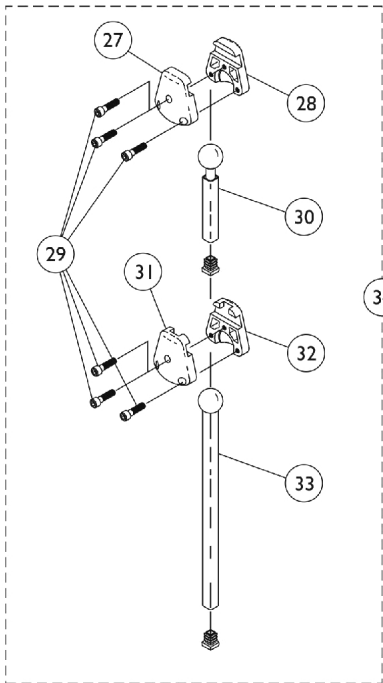

## MKIV R.I.M. Head Control Assembly (1500M4)

Item Number	Note	Part Number	Description	Quantity Per	
				Package	Assembly
1		1001625	Tie Rod End	1	1
2		48095X000-NLA	NLA - Locknut (#10-32)	1	1
3		1025275-NLA	NLA - Screw, Set w/ Patch (#8-32 x 1/4")	1	1
4		2001139	O-Ring (1/2" I.D.)	1	1
5		1028529	Screw, Phillips Pan Head (#8-32 x 3/8")	1	2
6		1055002-NLA	NLA - Washer, Nylon	1	2
7		1056206	Block, Pivot	1	1
8		1054939-NLA	NLA - Ring, Snap	1	2
9		1018113	Bearing, Linear	1	1
10		1055014-NLA	NLA - Shield, Push Rod	1	1
11		1021742	Screw, Phillips Pan Head (#4-40 x 1/2")	1	4
12		1055031-NLA	NLA - Bracket, Headrest Mounting, Black	1	1
13		40127X002-NLA	NLA - Screw, Phillips Oval Head (#10-32 x 3/4")	1	1
14		1055145-NLA	NLA - Spring, Compression (19/32 x 1-1/4 x 1/32")	1	1
15		1055016-NLA	NLA - Rod, Push	1	1
16		1026728-NLA	NLA - Screw, Phillips Pan Head (#6-32 x 1/4")	1	1
17		1010398	Washer, Nylon (1/4 x 1/2 x 1/16")	1	2
18		1025236-NLA	NLA - Collar, Shoulder	1	1
19		50000X364-NLA	NLA - Boot, Joystick	1	1
20		1055017-NLA	NLA - Rod, Pivot	1	1
21		11008X014-NLA	NLA - Screw, Phillips Round Head (#10-32 x 1")	1	4
22		1038256-NLA	NLA - Tie Wrap (4-1/4" L)	1	1
23		1037373-NLA	NLA - Cover, Splash	1	1
24		1003766-NLA	NLA - Washer, Plain (1/2 x 1 x 1/8")	1	4
25		1025271-NLA	NLA - Ribbon Reset Switch and Bracket Assembly	1	1
26	A	1056210E-NLA	NLA - Reconditioned - Joystick, Remote Head	1	1
27		1055023-NLA	NLA - Clamp, Horizontal Pivot	1	1
28		1055024-NLA	NLA - Clamp, Threaded, Horizontal Pivot	1	1
29		1055144-NLA	NLA - Screw, Socket Head (M6 x 1 x 25mm)	1	6
30		1055028	Tube, Slide, Square, Short	1	1
31		1055025-NLA	NLA - Clamp, Vertical Pivot	1	1
32		1055026-NLA	NLA - Clamp, Threaded, Vertical Pivot	1	1
33		1055027-NLA	NLA - Tube, Slide, Square, Long	1	1
34	B	1056213-NLA	NLA - Hardware, Adjustment	1	1
35		1005383	Screw, Socket Button Head (#10-32 x 1")	1	3
36		1027263-NLA	NLA - Washer, Lock Internal Tooth (#10)	1	3
37	C	1056211-NLA	NLA - Kit, Headrest with Hardware, Otto Bock, Small	1	1
38	D	1056212	Kit, Headrest with Hardware, Large	1	1
	E	1056087-NLA	NLA - Screw, Socket Head (#10-32 x 1/2")	1	4