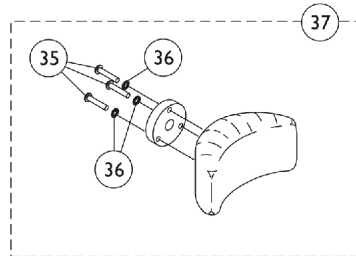

## MKIV R.I.M. Head Control Assembly (1500M4)

Item Number	Note	Part Number	Description	Quantity Per	
				Package	Assembly
1		1001625	Tie Rod End	1	1
2		48095X000-NLA	NLA - Locknut (#10-32)	1	1
3		1025275-NLA	NLA - Screw, Set w/ Patch (#8-32 x 1/4")	1	1
4		2001139	O-Ring (1/2" I.D.)	1	1
5		1028529	Screw, Phillips Pan Head (#8-32 x 3/8")	1	2
6		1055002-NLA	NLA - Washer, Nylon	1	2
7		1056206	Block, Pivot	1	1
8		1054939-NLA	NLA - Ring, Snap	1	2
9		1018113	Bearing, Linear	1	1
10		1055014-NLA	NLA - Shield, Push Rod	1	1
11		1021742	Screw, Phillips Pan Head (#4-40 x 1/2")	1	4
12		1055031-NLA	NLA - Bracket, Headrest Mounting, Black	1	1
13		40127X002-NLA	NLA - Screw, Phillips Oval Head (#10-32 x 3/4")	1	1
14		1055145-NLA	NLA - Spring, Compression (19/32 x 1-1/4 x 1/32")	1	1
15		1055016-NLA	NLA - Rod, Push	1	1
16		1026728-NLA	NLA - Screw, Phillips Pan Head (#6-32 x 1/4")	1	1
17		1010398	Washer, Nylon (1/4 x 1/2 x 1/16")	1	2
18		1025236-NLA	NLA - Collar, Shoulder	1	1
19		50000X364-NLA	NLA - Boot, Joystick	1	1
20		1055017-NLA	NLA - Rod, Pivot	1	1
21		11008X014-NLA	NLA - Screw, Phillips Round Head (#10-32 x 1")	1	4
22		1038256-NLA	NLA - Tie Wrap (4-1/4" L)	1	1
23		1037373-NLA	NLA - Cover, Splash	1	1
24		1003766-NLA	NLA - Washer, Plain (1/2 x 1 x 1/8")	1	4
25		1025271-NLA	NLA - Ribbon Reset Switch and Bracket Assembly	1	1
26	A	1056210E-NLA	NLA - Reconditioned - Joystick, Remote Head	1	1
27		1055023-NLA	NLA - Clamp, Horizontal Pivot	1	1
28		1055024-NLA	NLA - Clamp, Threaded, Horizontal Pivot	1	1
29		1055144-NLA	NLA - Screw, Socket Head (M6 x 1 x 25mm)	1	6
30		1055028	Tube, Slide, Square, Short	1	1
31		1055025-NLA	NLA - Clamp, Vertical Pivot	1	1
32		1055026-NLA	NLA - Clamp, Threaded, Vertical Pivot	1	1
33		1055027-NLA	NLA - Tube, Slide, Square, Long	1	1
34	B	1056213-NLA	NLA - Hardware, Adjustment	1	1
35		1005383	Screw, Socket Button Head (#10-32 x 1")	1	3
36		1027263-NLA	NLA - Washer, Lock Internal Tooth (#10)	1	3
37	C	1056211-NLA	NLA - Kit, Headrest with Hardware, Otto Bock, Small	1	1
38	D	1056212	Kit, Headrest with Hardware, Large	1	1
	E	1056087-NLA	NLA - Screw, Socket Head (#10-32 x 1/2")	1	4