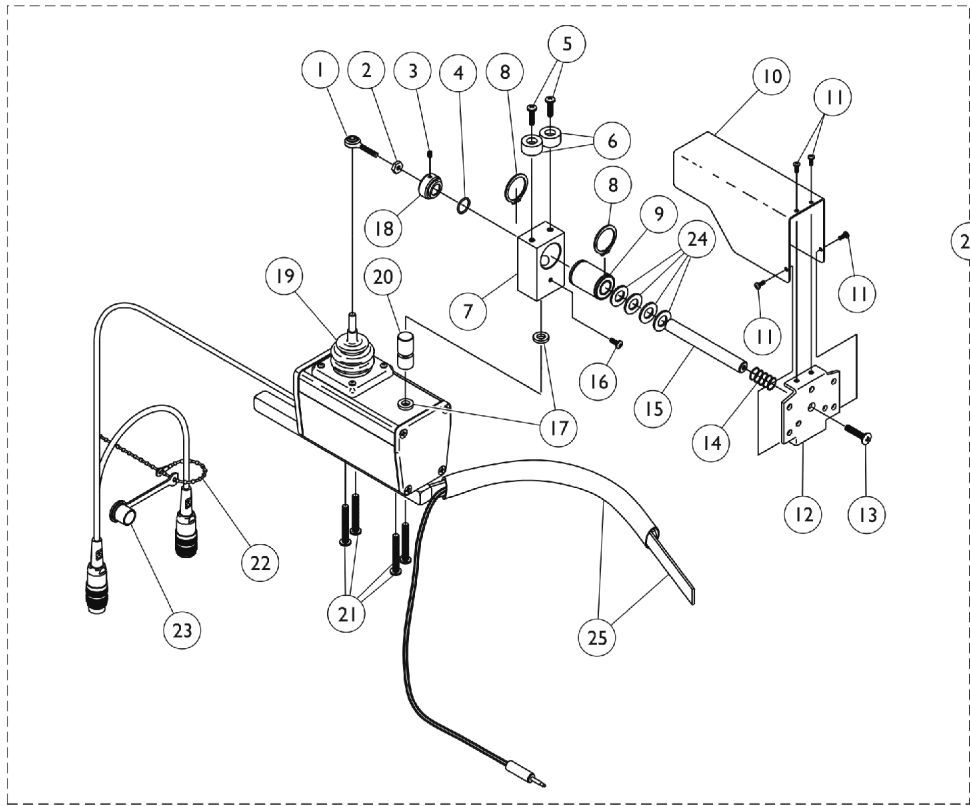

## MKIV R.I.M. Head Control Assembly (1500M4)

Item Number	Note	Part Number	Description	Quantity Per	
				Package	Assembly
1		1001625	Tie Rod End	1	1
2		48095X000-NLA	NLA - Locknut (#10-32)	1	1
3		1025275-NLA	NLA - Screw, Set w/ Patch (#8-32 x 1/4")	1	1
4		2001139	O-Ring (1/2" I.D.)	1	1
5		1028529	Screw, Phillips Pan Head (#8-32 x 3/8")	1	2
6		1055002-NLA	NLA - Washer, Nylon	1	2
7		1056206	Block, Pivot	1	1
8		1054939-NLA	NLA - Ring, Snap	1	2
9		1018113	Bearing, Linear	1	1
10		1055014-NLA	NLA - Shield, Push Rod	1	1
11		1021742	Screw, Phillips Pan Head (#4-40 x 1/2")	1	4
12		1055031-NLA	NLA - Bracket, Headrest Mounting, Black	1	1
13		40127X002-NLA	NLA - Screw, Phillips Oval Head (#10-32 x 3/4")	1	1
14		1055145-NLA	NLA - Spring, Compression (19/32 x 1-1/4 x 1/32")	1	1
15		1055016-NLA	NLA - Rod, Push	1	1
16		1026728-NLA	NLA - Screw, Phillips Pan Head (#6-32 x 1/4")	1	1
17		1010398	Washer, Nylon (1/4 x 1/2 x 1/16")	1	2
18		1025236-NLA	NLA - Collar, Shoulder	1	1
19		50000X364-NLA	NLA - Boot, Joystick	1	1
20		1055017-NLA	NLA - Rod, Pivot	1	1
21		11008X014-NLA	NLA - Screw, Phillips Round Head (#10-32 x 1")	1	4
22		1038256-NLA	NLA - Tie Wrap (4-1/4" L)	1	1
23		1037373-NLA	NLA - Cover, Splash	1	1
24		1003766-NLA	NLA - Washer, Plain (1/2 x 1 x 1/8")	1	4
25		1025271-NLA	NLA - Ribbon Reset Switch and Bracket Assembly	1	1
26	A	1056210E-NLA	NLA - Reconditioned - Joystick, Remote Head	1	1
27		1055023-NLA	NLA - Clamp, Horizontal Pivot	1	1
28		1055024-NLA	NLA - Clamp, Threaded, Horizontal Pivot	1	1
29		1055144-NLA	NLA - Screw, Socket Head (M6 x 1 x 25mm)	1	6
30		1055028	Tube, Slide, Square, Short	1	1
31		1055025-NLA	NLA - Clamp, Vertical Pivot	1	1
32		1055026-NLA	NLA - Clamp, Threaded, Vertical Pivot	1	1
33		1055027-NLA	NLA - Tube, Slide, Square, Long	1	1
34	B	1056213-NLA	NLA - Hardware, Adjustment	1	1
35		1005383	Screw, Socket Button Head (#10-32 x 1")	1	3
36		1027263-NLA	NLA - Washer, Lock Internal Tooth (#10)	1	3
37	C	1056211-NLA	NLA - Kit, Headrest with Hardware, Otto Bock, Small	1	1
38	D	1056212	Kit, Headrest with Hardware, Large	1	1
	E	1056087-NLA	NLA - Screw, Socket Head (#10-32 x 1/2")	1	4