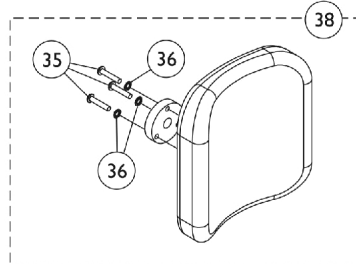

## MKIV R.I.M. Head Control Assembly (1500M4)

Item Number	Note	Part Number	Description	Quantity Per	
				Package	Assembly
1		1001625	Tie Rod End	1	1
2		48095X000-NLA	NLA - Locknut (#10-32)	1	1
3		1025275-NLA	NLA - Screw, Set w/ Patch (#8-32 x 1/4")	1	1
4		2001139	O-Ring (1/2" I.D.)	1	1
5		1028529	Screw, Phillips Pan Head (#8-32 x 3/8")	1	2
6		1055002-NLA	NLA - Washer, Nylon	1	2
7		1056206	Block, Pivot	1	1
8		1054939-NLA	NLA - Ring, Snap	1	2
9		1018113	Bearing, Linear	1	1
10		1055014-NLA	NLA - Shield, Push Rod	1	1
11		1021742	Screw, Phillips Pan Head (#4-40 x 1/2")	1	4
12		1055031-NLA	NLA - Bracket, Headrest Mounting, Black	1	1
13		40127X002-NLA	NLA - Screw, Phillips Oval Head (#10-32 x 3/4")	1	1
14		1055145-NLA	NLA - Spring, Compression (19/32 x 1-1/4 x 1/32")	1	1
15		1055016-NLA	NLA - Rod, Push	1	1
16		1026728-NLA	NLA - Screw, Phillips Pan Head (#6-32 x 1/4")	1	1
17		1010398	Washer, Nylon (1/4 x 1/2 x 1/16")	1	2
18		1025236-NLA	NLA - Collar, Shoulder	1	1
19		50000X364-NLA	NLA - Boot, Joystick	1	1
20		1055017-NLA	NLA - Rod, Pivot	1	1
21		11008X014-NLA	NLA - Screw, Phillips Round Head (#10-32 x 1")	1	4
22		1038256-NLA	NLA - Tie Wrap (4-1/4" L)	1	1
23		1037373-NLA	NLA - Cover, Splash	1	1
24		1003766-NLA	NLA - Washer, Plain (1/2 x 1 x 1/8")	1	4
25		1025271-NLA	NLA - Ribbon Reset Switch and Bracket Assembly	1	1
26	A	1056210E-NLA	NLA - Reconditioned - Joystick, Remote Head	1	1
27		1055023-NLA	NLA - Clamp, Horizontal Pivot	1	1
28		1055024-NLA	NLA - Clamp, Threaded, Horizontal Pivot	1	1
29		1055144-NLA	NLA - Screw, Socket Head (M6 x 1 x 25mm)	1	6
30		1055028	Tube, Slide, Square, Short	1	1
31		1055025-NLA	NLA - Clamp, Vertical Pivot	1	1
32		1055026-NLA	NLA - Clamp, Threaded, Vertical Pivot	1	1
33		1055027-NLA	NLA - Tube, Slide, Square, Long	1	1
34	B	1056213-NLA	NLA - Hardware, Adjustment	1	1
35		1005383	Screw, Socket Button Head (#10-32 x 1")	1	3
36		1027263-NLA	NLA - Washer, Lock Internal Tooth (#10)	1	3
37	C	1056211-NLA	NLA - Kit, Headrest with Hardware, Otto Bock, Small	1	1
38	D	1056212	Kit, Headrest with Hardware, Large	1	1
	E	1056087-NLA	NLA - Screw, Socket Head (#10-32 x 1/2")	1	4