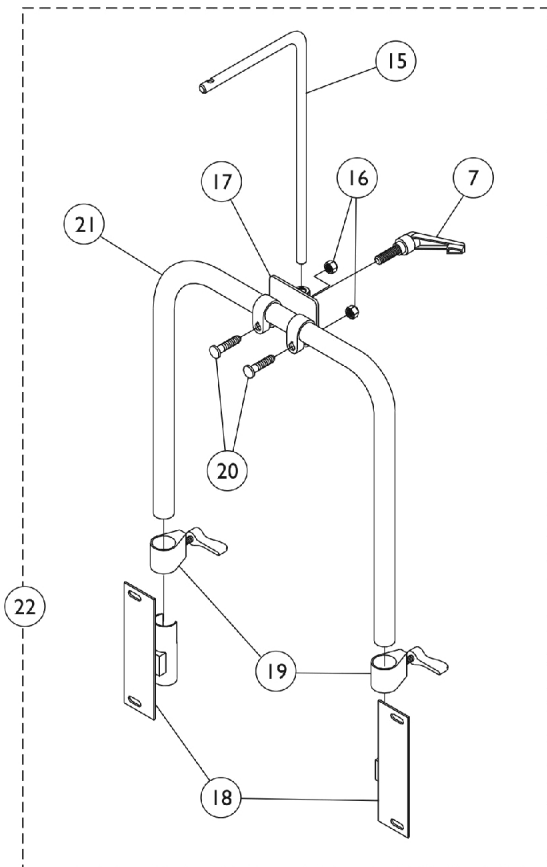

MKIV R.I.M. Head Control Assembly (1500) (Before 8/16/95)

MKIV R.I.M. Head Control Assembly (1500) (Before 8/16/95)

Item Number	Note	Part Number	Description	Quantity Per	
				Package	Assembly
1		1025258-NLA	NLA - Rod, Cushion	1	1
2		1025263-NLA	NLA - Bar, Control	1	1
3		1025241-NLA	NLA - Block, Bearing	1	1
4	E	1010042-NLA	NLA - Switch, Toggle SPDT	1	1
5		1001625	Tie Rod End	1	1
6		1028914-NLA	NLA - Switch, Hi / Lo / Off (Black)	1	1
7		1022420-NLA	NLA - Handle, Rim Control	1	1
8		40314X003-NLA	NLA - Clip, Spring, Rotor	1	1
9		1025269-NLA	NLA - Bearing, Pillow Block	1	1
10		1025238-NLA	NLA - Rod, Pivot	1	1
11	A	1025270-NLA	NLA - Push Rod Assembly	1	1
11		1016428-NLA	NLA - Guard, Axle	1	1
12		1025271-NLA	NLA - Ribbon Reset Switch and Bracket Assembly	1	1
13		1018113	Bearing, Linear	1	1
14		1038633-NLA	NLA - Joystick, Remote	1	1
15		1025248-NLA	NLA - Rod, Joystick Mounting	1	1
16		60264X001	Locknut (5/16-24)	1	2
17		1025250-NLA	NLA - Bracket, Rod Mounting, Black	1	1
18		1025245-NLA	NLA - Bracket, Upright, Black -Right	1	1
18		1025246	Bracket, Upright, Black - Left	1	1
19		1027274	Adjustment Lock Assemnbly, Black	1	2
20		11232X009	Bolt, Lug (5/16-24 x 1-3/8")	1	2
21	B	1025277-NLA	NLA - Tube, Support Upright	1	1
21	C	1025276-NLA	NLA - Tube, Support, Upright, Black	1	1
21	D	1025278-NLA	NLA - Tube, Support, Upright, Black	1	1
22	B	1025281-NLA	NLA - Hardware Assembly, Rim Control	1	1
22	C	1025265-NLA	NLA - Hardware Assembly, Rim Control	1	1
22	D	1025266-NLA	NLA - Hardware Assembly, Rim Control	1	1
23		1049594-NLA	NLA - Tube, Flex with Screws	1	1
24		1052041	Screw, Phillips Pan Head (#4-40 x 3/8")	1	4
25		1108490-NLA	NLA - Display without Switches	1	1

NOTE: A - Includes: push rod cap, collar with set screw, spring push rod, nut, and tie rod end.
B - 12" Wide Chairs
C - 14" Wide Chairs
D - 16" Wide Chairs
E - Black Switch is no longer available. The Chrome Switch part number 1010042 serves as a direct replacement