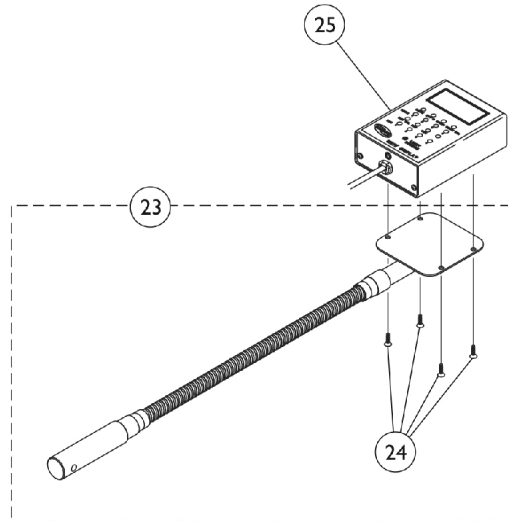

MKIV R.I.M. Head Control Assembly (1500) (Before 8/16/95)

MKIV R.I.M. Head Control Assembly (1500) (Before 8/16/95)

Item Number	Note	Part Number	Description	Quantity Per	
				Package	Assembly
1		1025258-NLA	NLA - Rod, Cushion	1	1
2		1025263-NLA	NLA - Bar, Control	1	1
3		1025241-NLA	NLA - Block, Bearing	1	1
4	E	1010042-NLA	NLA - Switch, Toggle SPDT	1	1
5		1001625	Tie Rod End	1	1
6		1028914-NLA	NLA - Switch, Hi / Lo / Off (Black)	1	1
7		1022420-NLA	NLA - Handle, Rim Control	1	1
8		40314X003-NLA	NLA - Clip, Spring, Rotor	1	1
9		1025269-NLA	NLA - Bearing, Pillow Block	1	1
10		1025238-NLA	NLA - Rod, Pivot	1	1
11	A	1025270-NLA	NLA - Push Rod Assembly	1	1
11		1016428-NLA	NLA - Guard, Axle	1	1
12		1025271-NLA	NLA - Ribbon Reset Switch and Bracket Assembly	1	1
13		1018113	Bearing, Linear	1	1
14		1038633-NLA	NLA - Joystick, Remote	1	1
15		1025248-NLA	NLA - Rod, Joystick Mounting	1	1
16		60264X001	Locknut (5/16-24)	1	2
17		1025250-NLA	NLA - Bracket, Rod Mounting, Black	1	1
18		1025245-NLA	NLA - Bracket, Upright, Black -Right	1	1
18		1025246	Bracket, Upright, Black - Left	1	1
19		1027274	Adjustment Lock Assemnbly, Black	1	2
20		11232X009	Bolt, Lug (5/16-24 x 1-3/8")	1	2
21	B	1025277-NLA	NLA - Tube, Support Upright	1	1
21	C	1025276-NLA	NLA - Tube, Support, Upright, Black	1	1
21	D	1025278-NLA	NLA - Tube, Support, Upright, Black	1	1
22	B	1025281-NLA	NLA - Hardware Assembly, Rim Control	1	1
22	C	1025265-NLA	NLA - Hardware Assembly, Rim Control	1	1
22	D	1025266-NLA	NLA - Hardware Assembly, Rim Control	1	1
23		1049594-NLA	NLA - Tube, Flex with Screws	1	1
24		1052041	Screw, Phillips Pan Head (#4-40 x 3/8")	1	4
25		1108490-NLA	NLA - Display without Switches	1	1

NOTE: A - Includes: push rod cap, collar with set screw, spring push rod, nut, and tie rod end.
B - 12" Wide Chairs
C - 14" Wide Chairs
D - 16" Wide Chairs
E - Black Switch is no longer available. The Chrome Switch part number 1010042 serves as a direct replacement