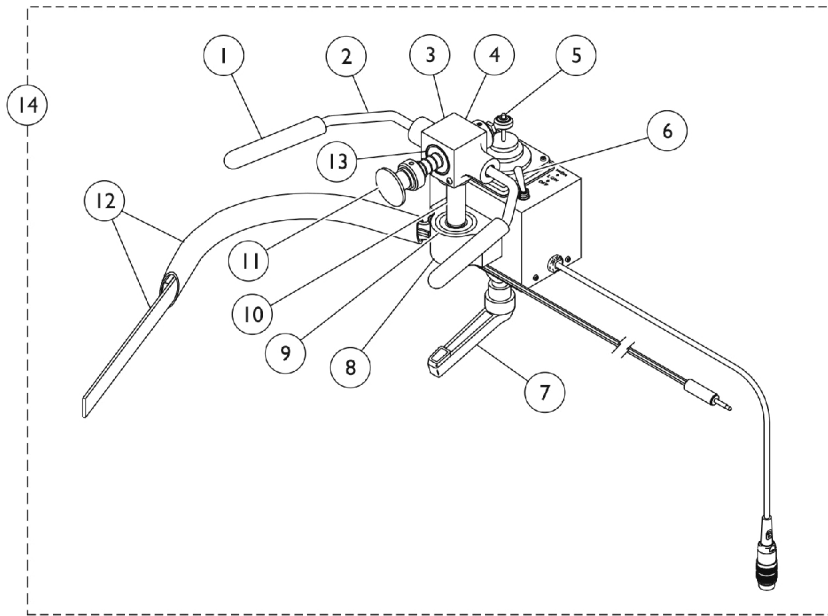

MKIV R.I.M. Head Control Assembly (1500) (Before 8/16/95)

MKIV R.I.M. Head Control Assembly (1500) (Before 8/16/95)

Item Number	Note	Part Number	Description	Quantity Per	
				Package	Assembly
1		1025258-NLA	NLA - Rod, Cushion	1	1
2		1025263-NLA	NLA - Bar, Control	1	1
3		1025241-NLA	NLA - Block, Bearing	1	1
4	E	1010042-NLA	NLA - Switch, Toggle SPDT	1	1
5		1001625	Tie Rod End	1	1
6		1028914-NLA	NLA - Switch, Hi / Lo / Off (Black)	1	1
7		1022420-NLA	NLA - Handle, Rim Control	1	1
8		40314X003-NLA	NLA - Clip, Spring, Rotor	1	1
9		1025269-NLA	NLA - Bearing, Pillow Block	1	1
10		1025238-NLA	NLA - Rod, Pivot	1	1
11	A	1025270-NLA	NLA - Push Rod Assembly	1	1
11		1016428-NLA	NLA - Guard, Axle	1	1
12		1025271-NLA	NLA - Ribbon Reset Switch and Bracket Assembly	1	1
13		1018113	Bearing, Linear	1	1
14		1038633-NLA	NLA - Joystick, Remote	1	1
15		1025248-NLA	NLA - Rod, Joystick Mounting	1	1
16		60264X001	Locknut (5/16-24)	1	2
17		1025250-NLA	NLA - Bracket, Rod Mounting, Black	1	1
18		1025245-NLA	NLA - Bracket, Upright, Black -Right	1	1
18		1025246	Bracket, Upright, Black - Left	1	1
19		1027274	Adjustment Lock Assemnbly, Black	1	2
20		11232X009	Bolt, Lug (5/16-24 x 1-3/8")	1	2
21	B	1025277-NLA	NLA - Tube, Support Upright	1	1
21	C	1025276-NLA	NLA - Tube, Support, Upright, Black	1	1
21	D	1025278-NLA	NLA - Tube, Support, Upright, Black	1	1
22	B	1025281-NLA	NLA - Hardware Assembly, Rim Control	1	1
22	C	1025265-NLA	NLA - Hardware Assembly, Rim Control	1	1
22	D	1025266-NLA	NLA - Hardware Assembly, Rim Control	1	1
23		1049594-NLA	NLA - Tube, Flex with Screws	1	1
24		1052041	Screw, Phillips Pan Head (#4-40 x 3/8")	1	4
25		1108490-NLA	NLA - Display without Switches	1	1

NOTE: A - Includes: push rod cap, collar with set screw, spring push rod, nut, and tie rod end.
B - 12" Wide Chairs
C - 14" Wide Chairs
D - 16" Wide Chairs
E - Black Switch is no longer available. The Chrome Switch part number 1010042 serves as a direct replacement