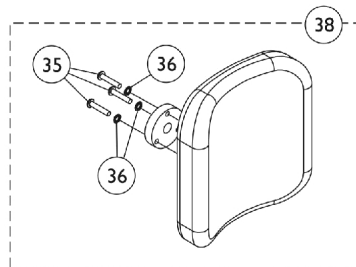

R.I.M. Head Control Assembly (1500)

R.I.M. Head Control Assembly (1500)

Item Number	Note	Part Number	Description	Quantity Per	
				Package	Assembly
1		1001625	Tie Rod End	1	1
2		48095X000-NLA	NLA - Locknut (#10-32)	1	1
3		1025275-NLA	NLA - Screw, Set w/ Patch (#8-32 x 1/4")	1	1
4		2001139	O-Ring (1/2" I.D.)	1	1
5		1028529	Screw, Phillips Pan Head (#8-32 x 3/8")	1	2
6		1055002-NLA	NLA - Washer, Nylon	1	2
7		1056206	Block, Pivot	1	1
8		1054939-NLA	NLA - Ring, Snap	1	2
9		1018113	Bearing, Linear	1	1
10		1055014-NLA	NLA - Shield, Push Rod	1	1
11		1021742	Screw, Phillips Pan Head (#4-40 x 1/2")	1	4
12		1055031-NLA	NLA - Bracket, Headrest Mounting, Black	1	1
13		40127X002-NLA	NLA - Screw, Phillips Oval Head (#10-32 x 3/4")	1	1
14		1055145-NLA	NLA - Spring, Compression (19/32 x 1-1/4 x 1/32")	1	1
15		1055016-NLA	NLA - Rod, Push	1	1
16		1026728-NLA	NLA - Screw, Phillips Pan Head (#6-32 x 1/4")	1	1
17		1010398	Washer, Nylon (1/4 x 1/2 x 1/16")	1	2
18		1025236-NLA	NLA - Collar, Shoulder	1	1
19		50000X364-NLA	NLA - Boot, Joystick	1	1
20		1055017-NLA	NLA - Rod, Pivot	1	1
21		11008X014-NLA	NLA - Screw, Phillips Round Head (#10-32 x 1")	1	4
22		1038256-NLA	NLA - Tie Wrap (4-1/4" L)	1	1
23		1037373-NLA	NLA - Cover, Splash	1	1
24		1003766-NLA	NLA - Washer, Plain (1/2 x 1 x 1/8")	1	4
25		1025271-NLA	NLA - Ribbon Reset Switch and Bracket Assembly	1	1
26	A	1056210E-NLA	NLA - Reconditioned - Joystick, Remote Head	1	1
27		1055023-NLA	NLA - Clamp, Horizontal Pivot	1	1
28		1055024-NLA	NLA - Clamp, Threaded, Horizontal Pivot	1	1
29		1055144-NLA	NLA - Screw, Socket Head (M6 x 1 x 25mm)	1	6
30		1055028	Tube, Slide, Square, Short	1	1
31		1055025-NLA	NLA - Clamp, Vertical Pivot	1	1
32		1055026-NLA	NLA - Clamp, Threaded, Vertical Pivot	1	1
33		1055027-NLA	NLA - Tube, Slide, Square, Long	1	1
34	B	1056213-NLA	NLA - Hardware, Adjustment	1	1
35		1005383	Screw, Socket Button Head (#10-32 x 1")	1	3
36		1027263-NLA	NLA - Washer, Lock Internal Tooth (#10)	1	3
37	C	1056211-NLA	NLA - Kit, Headrest with Hardware, Otto Bock, Small	1	1
38	D	1056212	Kit, Headrest with Hardware, Large	1	1
	E	1056087-NLA	NLA - Screw, Socket Head (#10-32 x 1/2")	1	4