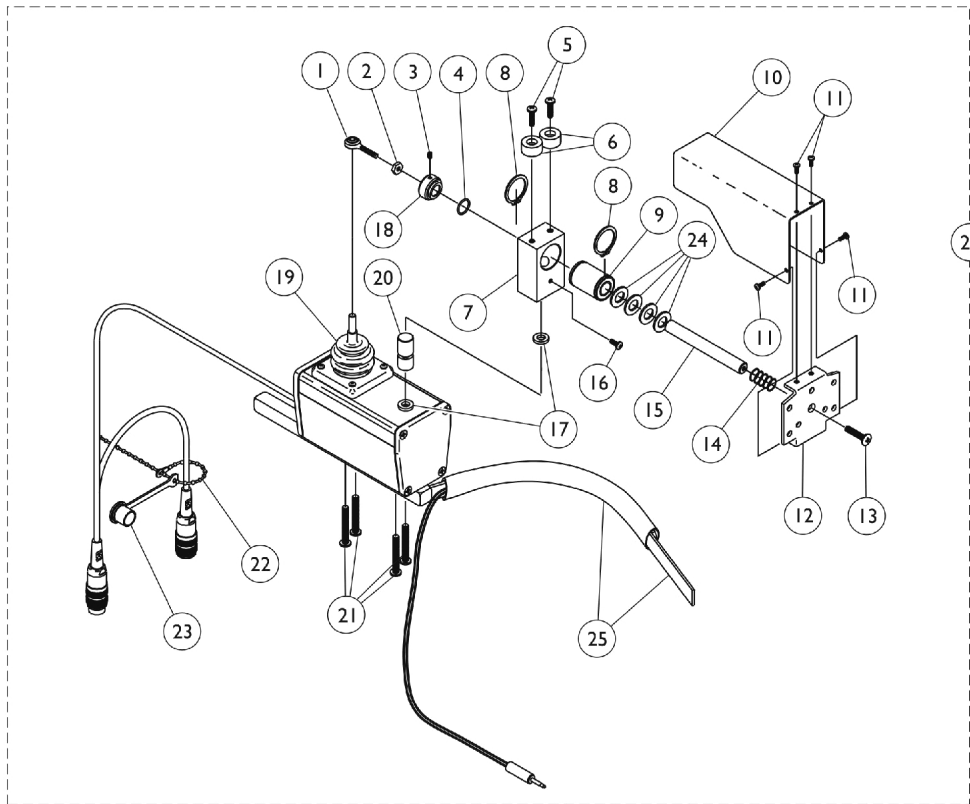

R.I.M. Head Control Assembly (1500)

R.I.M. Head Control Assembly (1500)

Item Number	Note	Part Number	Description	Quantity Per	
				Package	Assembly
1		1001625	Tie Rod End	1	1
2		48095X000-NLA	NLA - Locknut (#10-32)	1	1
3		1025275-NLA	NLA - Screw, Set w/ Patch (#8-32 x 1/4")	1	1
4		2001139	O-Ring (1/2" I.D.)	1	1
5		1028529	Screw, Phillips Pan Head (#8-32 x 3/8")	1	2
6		1055002-NLA	NLA - Washer, Nylon	1	2
7		1056206	Block, Pivot	1	1
8		1054939-NLA	NLA - Ring, Snap	1	2
9		1018113	Bearing, Linear	1	1
10		1055014-NLA	NLA - Shield, Push Rod	1	1
11		1021742	Screw, Phillips Pan Head (#4-40 x 1/2")	1	4
12		1055031-NLA	NLA - Bracket, Headrest Mounting, Black	1	1
13		40127X002-NLA	NLA - Screw, Phillips Oval Head (#10-32 x 3/4")	1	1
14		1055145-NLA	NLA - Spring, Compression (19/32 x 1-1/4 x 1/32")	1	1
15		1055016-NLA	NLA - Rod, Push	1	1
16		1026728-NLA	NLA - Screw, Phillips Pan Head (#6-32 x 1/4")	1	1
17		1010398	Washer, Nylon (1/4 x 1/2 x 1/16")	1	2
18		1025236-NLA	NLA - Collar, Shoulder	1	1
19		50000X364-NLA	NLA - Boot, Joystick	1	1
20		1055017-NLA	NLA - Rod, Pivot	1	1
21		11008X014-NLA	NLA - Screw, Phillips Round Head (#10-32 x 1")	1	4
22		1038256-NLA	NLA - Tie Wrap (4-1/4" L)	1	1
23		1037373-NLA	NLA - Cover, Splash	1	1
24		1003766-NLA	NLA - Washer, Plain (1/2 x 1 x 1/8")	1	4
25		1025271-NLA	NLA - Ribbon Reset Switch and Bracket Assembly	1	1
26	A	1056210E-NLA	NLA - Reconditioned - Joystick, Remote Head	1	1
27		1055023-NLA	NLA - Clamp, Horizontal Pivot	1	1
28		1055024-NLA	NLA - Clamp, Threaded, Horizontal Pivot	1	1
29		1055144-NLA	NLA - Screw, Socket Head (M6 x 1 x 25mm)	1	6
30		1055028	Tube, Slide, Square, Short	1	1
31		1055025-NLA	NLA - Clamp, Vertical Pivot	1	1
32		1055026-NLA	NLA - Clamp, Threaded, Vertical Pivot	1	1
33		1055027-NLA	NLA - Tube, Slide, Square, Long	1	1
34	B	1056213-NLA	NLA - Hardware, Adjustment	1	1
35		1005383	Screw, Socket Button Head (#10-32 x 1")	1	3
36		1027263-NLA	NLA - Washer, Lock Internal Tooth (#10)	1	3
37	C	1056211-NLA	NLA - Kit, Headrest with Hardware, Otto Bock, Small	1	1
38	D	1056212	Kit, Headrest with Hardware, Large	1	1
	E	1056087-NLA	NLA - Screw, Socket Head (#10-32 x 1/2")	1	4