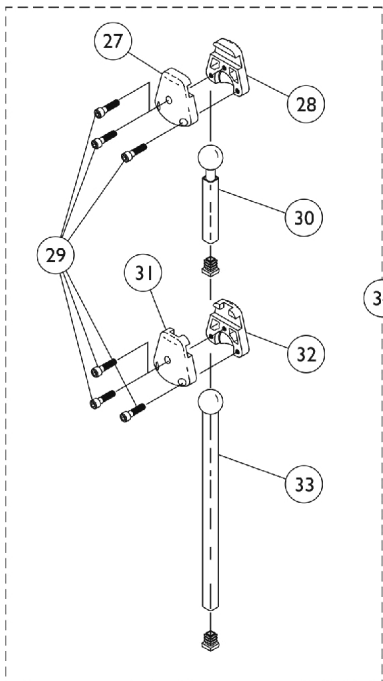

R.I.M. Head Control Assembly (1500)

R.I.M. Head Control Assembly (1500)

Item Number	Note	Part Number	Description	Quantity Per	
				Package	Assembly
1		1001625	Tie Rod End	1	1
2		48095X000-NLA	NLA - Locknut (#10-32)	1	1
3		1025275-NLA	NLA - Screw, Set w/ Patch (#8-32 x 1/4")	1	1
4		2001139	O-Ring (1/2" I.D.)	1	1
5		1028529	Screw, Phillips Pan Head (#8-32 x 3/8")	1	2
6		1055002-NLA	NLA - Washer, Nylon	1	2
7		1056206	Block, Pivot	1	1
8		1054939-NLA	NLA - Ring, Snap	1	2
9		1018113	Bearing, Linear	1	1
10		1055014-NLA	NLA - Shield, Push Rod	1	1
11		1021742	Screw, Phillips Pan Head (#4-40 x 1/2")	1	4
12		1055031-NLA	NLA - Bracket, Headrest Mounting, Black	1	1
13		40127X002-NLA	NLA - Screw, Phillips Oval Head (#10-32 x 3/4")	1	1
14		1055145-NLA	NLA - Spring, Compression (19/32 x 1-1/4 x 1/32")	1	1
15		1055016-NLA	NLA - Rod, Push	1	1
16		1026728-NLA	NLA - Screw, Phillips Pan Head (#6-32 x 1/4")	1	1
17		1010398	Washer, Nylon (1/4 x 1/2 x 1/16")	1	2
18		1025236-NLA	NLA - Collar, Shoulder	1	1
19		50000X364-NLA	NLA - Boot, Joystick	1	1
20		1055017-NLA	NLA - Rod, Pivot	1	1
21		11008X014-NLA	NLA - Screw, Phillips Round Head (#10-32 x 1")	1	4
22		1038256-NLA	NLA - Tie Wrap (4-1/4" L)	1	1
23		1037373-NLA	NLA - Cover, Splash	1	1
24		1003766-NLA	NLA - Washer, Plain (1/2 x 1 x 1/8")	1	4
25		1025271-NLA	NLA - Ribbon Reset Switch and Bracket Assembly	1	1
26	A	1056210E-NLA	NLA - Reconditioned - Joystick, Remote Head	1	1
27		1055023-NLA	NLA - Clamp, Horizontal Pivot	1	1
28		1055024-NLA	NLA - Clamp, Threaded, Horizontal Pivot	1	1
29		1055144-NLA	NLA - Screw, Socket Head (M6 x 1 x 25mm)	1	6
30		1055028	Tube, Slide, Square, Short	1	1
31		1055025-NLA	NLA - Clamp, Vertical Pivot	1	1
32		1055026-NLA	NLA - Clamp, Threaded, Vertical Pivot	1	1
33		1055027-NLA	NLA - Tube, Slide, Square, Long	1	1
34	B	1056213-NLA	NLA - Hardware, Adjustment	1	1
35		1005383	Screw, Socket Button Head (#10-32 x 1")	1	3
36		1027263-NLA	NLA - Washer, Lock Internal Tooth (#10)	1	3
37	C	1056211-NLA	NLA - Kit, Headrest with Hardware, Otto Bock, Small	1	1
38	D	1056212	Kit, Headrest with Hardware, Large	1	1
	E	1056087-NLA	NLA - Screw, Socket Head (#10-32 x 1/2")	1	4