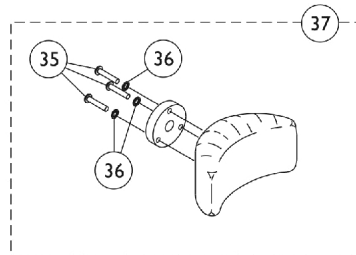

R.I.M. Head Control Assembly (1500)

R.I.M. Head Control Assembly (1500)

Item Number	Note	Part Number	Description	Quantity Per	
				Package	Assembly
1		1001625	Tie Rod End	1	1
2		48095X000-NLA	NLA - Locknut (#10-32)	1	1
3		1025275-NLA	NLA - Screw, Set w/ Patch (#8-32 x 1/4")	1	1
4		2001139	O-Ring (1/2" I.D.)	1	1
5		1028529	Screw, Phillips Pan Head (#8-32 x 3/8")	1	2
6		1055002-NLA	NLA - Washer, Nylon	1	2
7		1056206	Block, Pivot	1	1
8		1054939-NLA	NLA - Ring, Snap	1	2
9		1018113	Bearing, Linear	1	1
10		1055014-NLA	NLA - Shield, Push Rod	1	1
11		1021742	Screw, Phillips Pan Head (#4-40 x 1/2")	1	4
12		1055031-NLA	NLA - Bracket, Headrest Mounting, Black	1	1
13		40127X002-NLA	NLA - Screw, Phillips Oval Head (#10-32 x 3/4")	1	1
14		1055145-NLA	NLA - Spring, Compression (19/32 x 1-1/4 x 1/32")	1	1
15		1055016-NLA	NLA - Rod, Push	1	1
16		1026728-NLA	NLA - Screw, Phillips Pan Head (#6-32 x 1/4")	1	1
17		1010398	Washer, Nylon (1/4 x 1/2 x 1/16")	1	2
18		1025236-NLA	NLA - Collar, Shoulder	1	1
19		50000X364-NLA	NLA - Boot, Joystick	1	1
20		1055017-NLA	NLA - Rod, Pivot	1	1
21		11008X014-NLA	NLA - Screw, Phillips Round Head (#10-32 x 1")	1	4
22		1038256-NLA	NLA - Tie Wrap (4-1/4" L)	1	1
23		1037373-NLA	NLA - Cover, Splash	1	1
24		1003766-NLA	NLA - Washer, Plain (1/2 x 1 x 1/8")	1	4
25		1025271-NLA	NLA - Ribbon Reset Switch and Bracket Assembly	1	1
26	A	1056210E-NLA	NLA - Reconditioned - Joystick, Remote Head	1	1
27		1055023-NLA	NLA - Clamp, Horizontal Pivot	1	1
28		1055024-NLA	NLA - Clamp, Threaded, Horizontal Pivot	1	1
29		1055144-NLA	NLA - Screw, Socket Head (M6 x 1 x 25mm)	1	6
30		1055028	Tube, Slide, Square, Short	1	1
31		1055025-NLA	NLA - Clamp, Vertical Pivot	1	1
32		1055026-NLA	NLA - Clamp, Threaded, Vertical Pivot	1	1
33		1055027-NLA	NLA - Tube, Slide, Square, Long	1	1
34	B	1056213-NLA	NLA - Hardware, Adjustment	1	1
35		1005383	Screw, Socket Button Head (#10-32 x 1")	1	3
36		1027263-NLA	NLA - Washer, Lock Internal Tooth (#10)	1	3
37	C	1056211-NLA	NLA - Kit, Headrest with Hardware, Otto Bock, Small	1	1
38	D	1056212	Kit, Headrest with Hardware, Large	1	1
	E	1056087-NLA	NLA - Screw, Socket Head (#10-32 x 1/2")	1	4