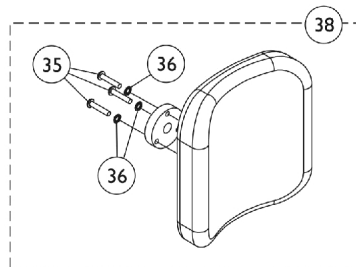

MKIV R.I.M. Head Control Assembly (1500M4)

MKIV R.I.M. Head Control Assembly (1500M4)

Item Number	Note	Part Number	Description	Quantity Per	
				Package	Assembly
1		1001625	Tie Rod End	1	1
2		48095X000-NLA	NLA - Locknut (#10-32)	1	1
3		1025275-NLA	NLA - Screw, Set w/ Patch (#8-32 x 1/4")	1	1
4		2001139	O-Ring (1/2" I.D.)	1	1
5		1028529	Screw, Phillips Pan Head (#8-32 x 3/8")	1	2
6		1055002-NLA	NLA - Washer, Nylon	1	2
7		1056206	Block, Pivot	1	1
8		1054939-NLA	NLA - Ring, Snap	1	2
9		1018113	Bearing, Linear	1	1
10		1055014-NLA	NLA - Shield, Push Rod	1	1
11		1021742	Screw, Phillips Pan Head (#4-40 x 1/2")	1	4
12		1055031-NLA	NLA - Bracket, Headrest Mounting, Black	1	1
13		40127X002-NLA	NLA - Screw, Phillips Oval Head (#10-32 x 3/4")	1	1
14		1055145-NLA	NLA - Spring, Compression (19/32 x 1-1/4 x 1/32")	1	1
15		1055016-NLA	NLA - Rod, Push	1	1
16		1026728-NLA	NLA - Screw, Phillips Pan Head (#6-32 x 1/4")	1	1
17		1010398	Washer, Nylon (1/4 x 1/2 x 1/16")	1	2
18		1025236-NLA	NLA - Collar, Shoulder	1	1
19		50000X364-NLA	NLA - Boot, Joystick	1	1
20		1055017-NLA	NLA - Rod, Pivot	1	1
21		11008X014-NLA	NLA - Screw, Phillips Round Head (#10-32 x 1")	1	4
22		1038256-NLA	NLA - Tie Wrap (4-1/4" L)	1	1
23		1037373-NLA	NLA - Cover, Splash	1	1
24		1003766-NLA	NLA - Washer, Plain (1/2 x 1 x 1/8")	1	4
25		1025271-NLA	NLA - Ribbon Reset Switch and Bracket Assembly	1	1
26	A	1056210E-NLA	NLA - Reconditioned - Joystick, Remote Head	1	1
27		1055023-NLA	NLA - Clamp, Horizontal Pivot	1	1
28		1055024-NLA	NLA - Clamp, Threaded, Horizontal Pivot	1	1
29		1055144-NLA	NLA - Screw, Socket Head (M6 x 1 x 25mm)	1	6
30		1055028	Tube, Slide, Square, Short	1	1
31		1055025-NLA	NLA - Clamp, Vertical Pivot	1	1
32		1055026-NLA	NLA - Clamp, Threaded, Vertical Pivot	1	1
33		1055027-NLA	NLA - Tube, Slide, Square, Long	1	1
34	B	1056213-NLA	NLA - Hardware, Adjustment	1	1
35		1005383	Screw, Socket Button Head (#10-32 x 1")	1	3
36		1027263-NLA	NLA - Washer, Lock Internal Tooth (#10)	1	3
37	C	1056211-NLA	NLA - Kit, Headrest with Hardware, Otto Bock, Small	1	1
38	D	1056212	Kit, Headrest with Hardware, Large	1	1
	E	1056087-NLA	NLA - Screw, Socket Head (#10-32 x 1/2")	1	4