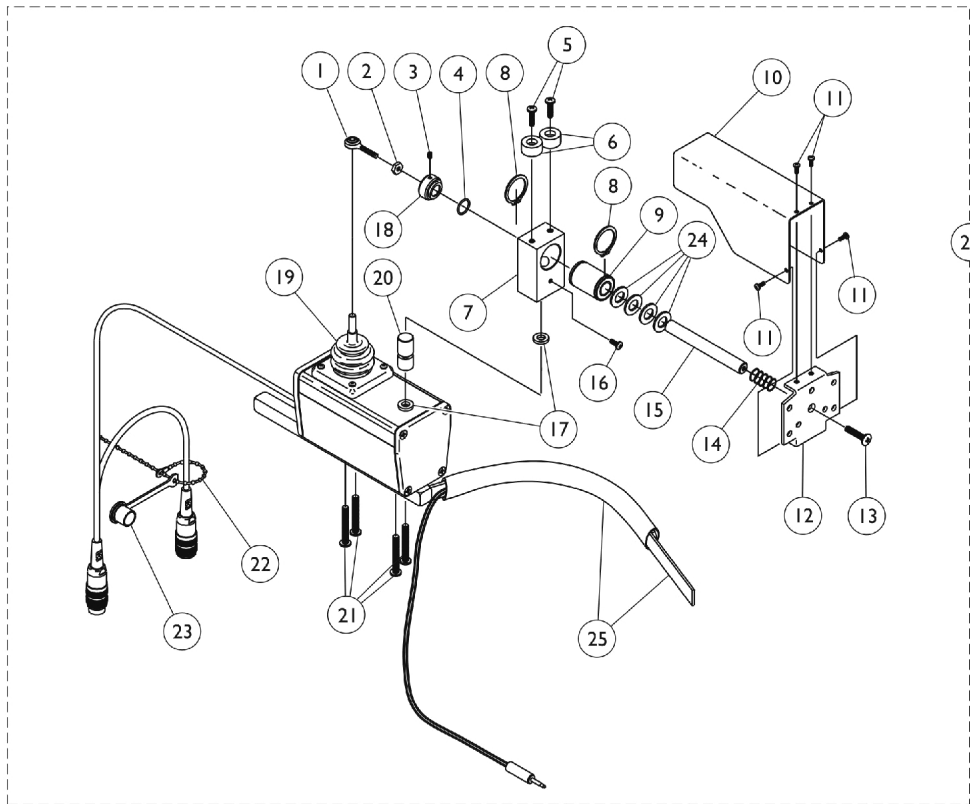

MKIV R.I.M. Head Control Assembly (1500M4)

MKIV R.I.M. Head Control Assembly (1500M4)

Item Number	Note	Part Number	Description	Quantity Per	
				Package	Assembly
1		1001625	Tie Rod End	1	1
2		48095X000-NLA	NLA - Locknut (#10-32)	1	1
3		1025275-NLA	NLA - Screw, Set w/ Patch (#8-32 x 1/4")	1	1
4		2001139	O-Ring (1/2" I.D.)	1	1
5		1028529	Screw, Phillips Pan Head (#8-32 x 3/8")	1	2
6		1055002-NLA	NLA - Washer, Nylon	1	2
7		1056206	Block, Pivot	1	1
8		1054939-NLA	NLA - Ring, Snap	1	2
9		1018113	Bearing, Linear	1	1
10		1055014-NLA	NLA - Shield, Push Rod	1	1
11		1021742	Screw, Phillips Pan Head (#4-40 x 1/2")	1	4
12		1055031-NLA	NLA - Bracket, Headrest Mounting, Black	1	1
13		40127X002-NLA	NLA - Screw, Phillips Oval Head (#10-32 x 3/4")	1	1
14		1055145-NLA	NLA - Spring, Compression (19/32 x 1-1/4 x 1/32")	1	1
15		1055016-NLA	NLA - Rod, Push	1	1
16		1026728-NLA	NLA - Screw, Phillips Pan Head (#6-32 x 1/4")	1	1
17		1010398	Washer, Nylon (1/4 x 1/2 x 1/16")	1	2
18		1025236-NLA	NLA - Collar, Shoulder	1	1
19		50000X364-NLA	NLA - Boot, Joystick	1	1
20		1055017-NLA	NLA - Rod, Pivot	1	1
21		11008X014-NLA	NLA - Screw, Phillips Round Head (#10-32 x 1")	1	4
22		1038256-NLA	NLA - Tie Wrap (4-1/4" L)	1	1
23		1037373-NLA	NLA - Cover, Splash	1	1
24		1003766-NLA	NLA - Washer, Plain (1/2 x 1 x 1/8")	1	4
25		1025271-NLA	NLA - Ribbon Reset Switch and Bracket Assembly	1	1
26	A	1056210E-NLA	NLA - Reconditioned - Joystick, Remote Head	1	1
27		1055023-NLA	NLA - Clamp, Horizontal Pivot	1	1
28		1055024-NLA	NLA - Clamp, Threaded, Horizontal Pivot	1	1
29		1055144-NLA	NLA - Screw, Socket Head (M6 x 1 x 25mm)	1	6
30		1055028	Tube, Slide, Square, Short	1	1
31		1055025-NLA	NLA - Clamp, Vertical Pivot	1	1
32		1055026-NLA	NLA - Clamp, Threaded, Vertical Pivot	1	1
33		1055027-NLA	NLA - Tube, Slide, Square, Long	1	1
34	B	1056213-NLA	NLA - Hardware, Adjustment	1	1
35		1005383	Screw, Socket Button Head (#10-32 x 1")	1	3
36		1027263-NLA	NLA - Washer, Lock Internal Tooth (#10)	1	3
37	C	1056211-NLA	NLA - Kit, Headrest with Hardware, Otto Bock, Small	1	1
38	D	1056212	Kit, Headrest with Hardware, Large	1	1
	E	1056087-NLA	NLA - Screw, Socket Head (#10-32 x 1/2")	1	4