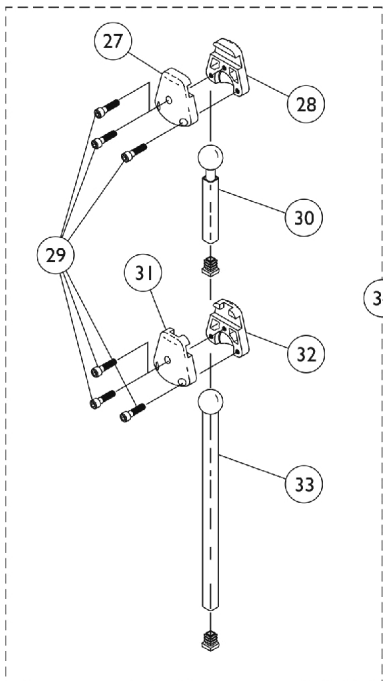

MKIV R.I.M. Head Control Assembly (1500M4)

MKIV R.I.M. Head Control Assembly (1500M4)

Item Number	Note	Part Number	Description	Quantity Per	
				Package	Assembly
1		1001625	Tie Rod End	1	1
2		48095X000-NLA	NLA - Locknut (#10-32)	1	1
3		1025275-NLA	NLA - Screw, Set w/ Patch (#8-32 x 1/4")	1	1
4		2001139	O-Ring (1/2" I.D.)	1	1
5		1028529	Screw, Phillips Pan Head (#8-32 x 3/8")	1	2
6		1055002-NLA	NLA - Washer, Nylon	1	2
7		1056206	Block, Pivot	1	1
8		1054939-NLA	NLA - Ring, Snap	1	2
9		1018113	Bearing, Linear	1	1
10		1055014-NLA	NLA - Shield, Push Rod	1	1
11		1021742	Screw, Phillips Pan Head (#4-40 x 1/2")	1	4
12		1055031-NLA	NLA - Bracket, Headrest Mounting, Black	1	1
13		40127X002-NLA	NLA - Screw, Phillips Oval Head (#10-32 x 3/4")	1	1
14		1055145-NLA	NLA - Spring, Compression (19/32 x 1-1/4 x 1/32")	1	1
15		1055016-NLA	NLA - Rod, Push	1	1
16		1026728-NLA	NLA - Screw, Phillips Pan Head (#6-32 x 1/4")	1	1
17		1010398	Washer, Nylon (1/4 x 1/2 x 1/16")	1	2
18		1025236-NLA	NLA - Collar, Shoulder	1	1
19		50000X364-NLA	NLA - Boot, Joystick	1	1
20		1055017-NLA	NLA - Rod, Pivot	1	1
21		11008X014-NLA	NLA - Screw, Phillips Round Head (#10-32 x 1")	1	4
22		1038256-NLA	NLA - Tie Wrap (4-1/4" L)	1	1
23		1037373-NLA	NLA - Cover, Splash	1	1
24		1003766-NLA	NLA - Washer, Plain (1/2 x 1 x 1/8")	1	4
25		1025271-NLA	NLA - Ribbon Reset Switch and Bracket Assembly	1	1
26	A	1056210E-NLA	NLA - Reconditioned - Joystick, Remote Head	1	1
27		1055023-NLA	NLA - Clamp, Horizontal Pivot	1	1
28		1055024-NLA	NLA - Clamp, Threaded, Horizontal Pivot	1	1
29		1055144-NLA	NLA - Screw, Socket Head (M6 x 1 x 25mm)	1	6
30		1055028	Tube, Slide, Square, Short	1	1
31		1055025-NLA	NLA - Clamp, Vertical Pivot	1	1
32		1055026-NLA	NLA - Clamp, Threaded, Vertical Pivot	1	1
33		1055027-NLA	NLA - Tube, Slide, Square, Long	1	1
34	B	1056213-NLA	NLA - Hardware, Adjustment	1	1
35		1005383	Screw, Socket Button Head (#10-32 x 1")	1	3
36		1027263-NLA	NLA - Washer, Lock Internal Tooth (#10)	1	3
37	C	1056211-NLA	NLA - Kit, Headrest with Hardware, Otto Bock, Small	1	1
38	D	1056212	Kit, Headrest with Hardware, Large	1	1
	E	1056087-NLA	NLA - Screw, Socket Head (#10-32 x 1/2")	1	4