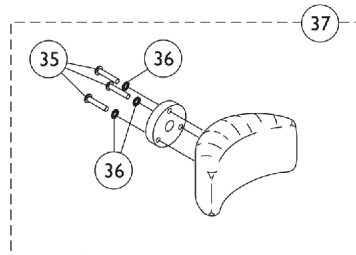

MKIV R.I.M. Head Control Assembly (1500M4)

MKIV R.I.M. Head Control Assembly (1500M4)

Item Number	Note	Part Number	Description	Quantity Per	
				Package	Assembly
1		1001625	Tie Rod End	1	1
2		48095X000-NLA	NLA - Locknut (#10-32)	1	1
3		1025275-NLA	NLA - Screw, Set w/ Patch (#8-32 x 1/4")	1	1
4		2001139	O-Ring (1/2" I.D.)	1	1
5		1028529	Screw, Phillips Pan Head (#8-32 x 3/8")	1	2
6		1055002-NLA	NLA - Washer, Nylon	1	2
7		1056206	Block, Pivot	1	1
8		1054939-NLA	NLA - Ring, Snap	1	2
9		1018113	Bearing, Linear	1	1
10		1055014-NLA	NLA - Shield, Push Rod	1	1
11		1021742	Screw, Phillips Pan Head (#4-40 x 1/2")	1	4
12		1055031-NLA	NLA - Bracket, Headrest Mounting, Black	1	1
13		40127X002-NLA	NLA - Screw, Phillips Oval Head (#10-32 x 3/4")	1	1
14		1055145-NLA	NLA - Spring, Compression (19/32 x 1-1/4 x 1/32")	1	1
15		1055016-NLA	NLA - Rod, Push	1	1
16		1026728-NLA	NLA - Screw, Phillips Pan Head (#6-32 x 1/4")	1	1
17		1010398	Washer, Nylon (1/4 x 1/2 x 1/16")	1	2
18		1025236-NLA	NLA - Collar, Shoulder	1	1
19		50000X364-NLA	NLA - Boot, Joystick	1	1
20		1055017-NLA	NLA - Rod, Pivot	1	1
21		11008X014-NLA	NLA - Screw, Phillips Round Head (#10-32 x 1")	1	4
22		1038256-NLA	NLA - Tie Wrap (4-1/4" L)	1	1
23		1037373-NLA	NLA - Cover, Splash	1	1
24		1003766-NLA	NLA - Washer, Plain (1/2 x 1 x 1/8")	1	4
25		1025271-NLA	NLA - Ribbon Reset Switch and Bracket Assembly	1	1
26	A	1056210E-NLA	NLA - Reconditioned - Joystick, Remote Head	1	1
27		1055023-NLA	NLA - Clamp, Horizontal Pivot	1	1
28		1055024-NLA	NLA - Clamp, Threaded, Horizontal Pivot	1	1
29		1055144-NLA	NLA - Screw, Socket Head (M6 x 1 x 25mm)	1	6
30		1055028	Tube, Slide, Square, Short	1	1
31		1055025-NLA	NLA - Clamp, Vertical Pivot	1	1
32		1055026-NLA	NLA - Clamp, Threaded, Vertical Pivot	1	1
33		1055027-NLA	NLA - Tube, Slide, Square, Long	1	1
34	B	1056213-NLA	NLA - Hardware, Adjustment	1	1
35		1005383	Screw, Socket Button Head (#10-32 x 1")	1	3
36		1027263-NLA	NLA - Washer, Lock Internal Tooth (#10)	1	3
37	C	1056211-NLA	NLA - Kit, Headrest with Hardware, Otto Bock, Small	1	1
38	D	1056212	Kit, Headrest with Hardware, Large	1	1
	E	1056087-NLA	NLA - Screw, Socket Head (#10-32 x 1/2")	1	4