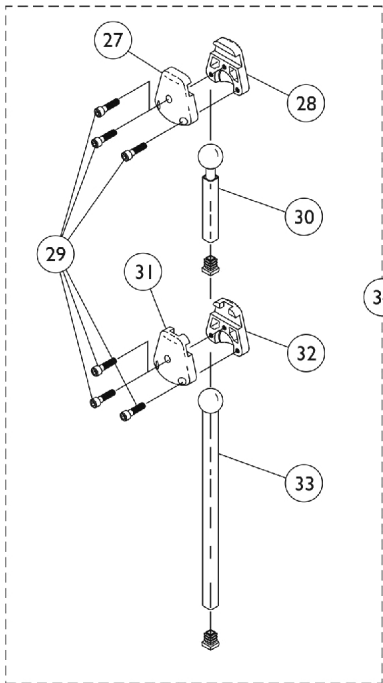

MKIV R.I.M. Head Control Assembly (1500M4)

MKIV R.I.M. Head Control Assembly (1500M4)

Item Number	Note	Part Number	Description	Quantity Per	
				Package	Assembly
1		1001625	Tie Rod End	1	1
2		48095X000-NLA	NLA - Locknut (#10-32)	1	1
3		1025275-NLA	NLA - Screw, Set w/ Patch (#8-32 x 1/4")	1	1
4		2001139	O-Ring (1/2" I.D.)	1	1
5		1028529	Screw, Phillips Pan Head (#8-32 x 3/8")	1	2
6		1055002-NLA	NLA - Washer, Nylon	1	2
7		1056206	Block, Pivot	1	1
8		1054939-NLA	NLA - Ring, Snap	1	2
9		1018113	Bearing, Linear	1	1
10		1055014-NLA	NLA - Shield, Push Rod	1	1
11		1021742	Screw, Phillips Pan Head (#4-40 x 1/2")	1	4
12		1055031-NLA	NLA - Bracket, Headrest Mounting, Black	1	1
13		40127X002-NLA	NLA - Screw, Phillips Oval Head (#10-32 x 3/4")	1	1
14		1055145-NLA	NLA - Spring, Compression (19/32 x 1-1/4 x 1/32")	1	1
15		1055016-NLA	NLA - Rod, Push	1	1
16		1026728-NLA	NLA - Screw, Phillips Pan Head (#6-32 x 1/4")	1	1
17		1010398	Washer, Nylon (1/4 x 1/2 x 1/16")	1	2
18		1025236-NLA	NLA - Collar, Shoulder	1	1
19		50000X364-NLA	NLA - Boot, Joystick	1	1
20		1055017-NLA	NLA - Rod, Pivot	1	1
21		11008X014-NLA	NLA - Screw, Phillips Round Head (#10-32 x 1")	1	4
22		1038256-NLA	NLA - Tie Wrap (4-1/4" L)	1	1
23		1037373-NLA	NLA - Cover, Splash	1	1
24		1003766-NLA	NLA - Washer, Plain (1/2 x 1 x 1/8")	1	4
25		1025271-NLA	NLA - Ribbon Reset Switch and Bracket Assembly	1	1
26	A	1056210E-NLA	NLA - Reconditioned - Joystick, Remote Head	1	1
27		1055023-NLA	NLA - Clamp, Horizontal Pivot	1	1
28		1055024-NLA	NLA - Clamp, Threaded, Horizontal Pivot	1	1
29		1055144-NLA	NLA - Screw, Socket Head (M6 x 1 x 25mm)	1	6
30		1055028	Tube, Slide, Square, Short	1	1
31		1055025-NLA	NLA - Clamp, Vertical Pivot	1	1
32		1055026-NLA	NLA - Clamp, Threaded, Vertical Pivot	1	1
33		1055027-NLA	NLA - Tube, Slide, Square, Long	1	1
34	B	1056213-NLA	NLA - Hardware, Adjustment	1	1
35		1005383	Screw, Socket Button Head (#10-32 x 1")	1	3
36		1027263-NLA	NLA - Washer, Lock Internal Tooth (#10)	1	3
37	C	1056211-NLA	NLA - Kit, Headrest with Hardware, Otto Bock, Small	1	1
38	D	1056212	Kit, Headrest with Hardware, Large	1	1
	E	1056087-NLA	NLA - Screw, Socket Head (#10-32 x 1/2")	1	4