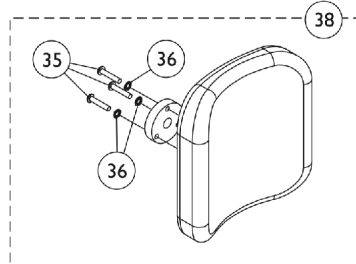

MKIV R.I.M. Head Control Assembly (1500M4)

MKIV R.I.M. Head Control Assembly (1500M4)

Item Number	Note	Part Number	Description	Quantity Per	
				Package	Assembly
1		1001625	Tie Rod End	1	1
2		48095X000-NLA	NLA - Locknut (#10-32)	1	1
3		1025275-NLA	NLA - Screw, Set w/ Patch (#8-32 x 1/4")	1	1
4		2001139	O-Ring (1/2" I.D.)	1	1
5		1028529	Screw, Phillips Pan Head (#8-32 x 3/8")	1	2
6		1055002-NLA	NLA - Washer, Nylon	1	2
7		1056206	Block, Pivot	1	1
8		1054939-NLA	NLA - Ring, Snap	1	2
9		1018113	Bearing, Linear	1	1
10		1055014-NLA	NLA - Shield, Push Rod	1	1
11		1021742	Screw, Phillips Pan Head (#4-40 x 1/2")	1	4
12		1055031-NLA	NLA - Bracket, Headrest Mounting, Black	1	1
13		40127X002-NLA	NLA - Screw, Phillips Oval Head (#10-32 x 3/4")	1	1
14		1055145-NLA	NLA - Spring, Compression (19/32 x 1-1/4 x 1/32")	1	1
15		1055016-NLA	NLA - Rod, Push	1	1
16		1026728-NLA	NLA - Screw, Phillips Pan Head (#6-32 x 1/4")	1	1
17		1010398	Washer, Nylon (1/4 x 1/2 x 1/16")	1	2
18		1025236-NLA	NLA - Collar, Shoulder	1	1
19		50000X364-NLA	NLA - Boot, Joystick	1	1
20		1055017-NLA	NLA - Rod, Pivot	1	1
21		11008X014-NLA	NLA - Screw, Phillips Round Head (#10-32 x 1")	1	4
22		1038256-NLA	NLA - Tie Wrap (4-1/4" L)	1	1
23		1037373-NLA	NLA - Cover, Splash	1	1
24		1003766-NLA	NLA - Washer, Plain (1/2 x 1 x 1/8")	1	4
25		1025271-NLA	NLA - Ribbon Reset Switch and Bracket Assembly	1	1
26	A	1056210E-NLA	NLA - Reconditioned - Joystick, Remote Head	1	1
27		1055023-NLA	NLA - Clamp, Horizontal Pivot	1	1
28		1055024-NLA	NLA - Clamp, Threaded, Horizontal Pivot	1	1
29		1055144-NLA	NLA - Screw, Socket Head (M6 x 1 x 25mm)	1	6
30		1055028	Tube, Slide, Square, Short	1	1
31		1055025-NLA	NLA - Clamp, Vertical Pivot	1	1
32		1055026-NLA	NLA - Clamp, Threaded, Vertical Pivot	1	1
33		1055027-NLA	NLA - Tube, Slide, Square, Long	1	1
34	B	1056213-NLA	NLA - Hardware, Adjustment	1	1
35		1005383	Screw, Socket Button Head (#10-32 x 1")	1	3
36		1027263-NLA	NLA - Washer, Lock Internal Tooth (#10)	1	3
37	C	1056211-NLA	NLA - Kit, Headrest with Hardware, Otto Bock, Small	1	1
38	D	1056212	Kit, Headrest with Hardware, Large	1	1
	E	1056087-NLA	NLA - Screw, Socket Head (#10-32 x 1/2")	1	4