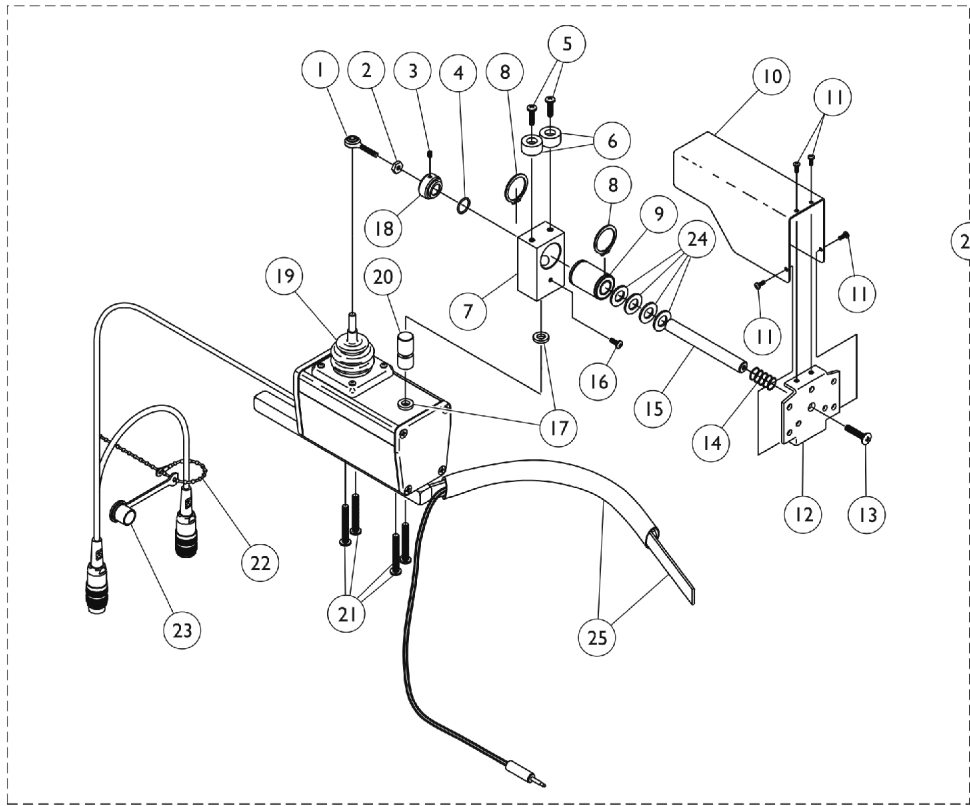

MKIV R.I.M. Head Control Assembly (1500M4)

MKIV R.I.M. Head Control Assembly (1500M4)

Item Number	Note	Part Number	Description	Quantity Per	
				Package	Assembly
1		1001625	Tie Rod End	1	1
2		48095X000-NLA	NLA - Locknut (#10-32)	1	1
3		1025275-NLA	NLA - Screw, Set w/ Patch (#8-32 x 1/4")	1	1
4		2001139	O-Ring (1/2" I.D.)	1	1
5		1028529	Screw, Phillips Pan Head (#8-32 x 3/8")	1	2
6		1055002-NLA	NLA - Washer, Nylon	1	2
7		1056206	Block, Pivot	1	1
8		1054939-NLA	NLA - Ring, Snap	1	2
9		1018113	Bearing, Linear	1	1
10		1055014-NLA	NLA - Shield, Push Rod	1	1
11		1021742	Screw, Phillips Pan Head (#4-40 x 1/2")	1	4
12		1055031-NLA	NLA - Bracket, Headrest Mounting, Black	1	1
13		40127X002-NLA	NLA - Screw, Phillips Oval Head (#10-32 x 3/4")	1	1
14		1055145-NLA	NLA - Spring, Compression (19/32 x 1-1/4 x 1/32")	1	1
15		1055016-NLA	NLA - Rod, Push	1	1
16		1026728-NLA	NLA - Screw, Phillips Pan Head (#6-32 x 1/4")	1	1
17		1010398	Washer, Nylon (1/4 x 1/2 x 1/16")	1	2
18		1025236-NLA	NLA - Collar, Shoulder	1	1
19		50000X364-NLA	NLA - Boot, Joystick	1	1
20		1055017-NLA	NLA - Rod, Pivot	1	1
21		11008X014-NLA	NLA - Screw, Phillips Round Head (#10-32 x 1")	1	4
22		1038256-NLA	NLA - Tie Wrap (4-1/4" L)	1	1
23		1037373-NLA	NLA - Cover, Splash	1	1
24		1003766-NLA	NLA - Washer, Plain (1/2 x 1 x 1/8")	1	4
25		1025271-NLA	NLA - Ribbon Reset Switch and Bracket Assembly	1	1
26	A	1056210E-NLA	NLA - Reconditioned - Joystick, Remote Head	1	1
27		1055023-NLA	NLA - Clamp, Horizontal Pivot	1	1
28		1055024-NLA	NLA - Clamp, Threaded, Horizontal Pivot	1	1
29		1055144-NLA	NLA - Screw, Socket Head (M6 x 1 x 25mm)	1	6
30		1055028	Tube, Slide, Square, Short	1	1
31		1055025-NLA	NLA - Clamp, Vertical Pivot	1	1
32		1055026-NLA	NLA - Clamp, Threaded, Vertical Pivot	1	1
33		1055027-NLA	NLA - Tube, Slide, Square, Long	1	1
34	B	1056213-NLA	NLA - Hardware, Adjustment	1	1
35		1005383	Screw, Socket Button Head (#10-32 x 1")	1	3
36		1027263-NLA	NLA - Washer, Lock Internal Tooth (#10)	1	3
37	C	1056211-NLA	NLA - Kit, Headrest with Hardware, Otto Bock, Small	1	1
38	D	1056212	Kit, Headrest with Hardware, Large	1	1
	E	1056087-NLA	NLA - Screw, Socket Head (#10-32 x 1/2")	1	4