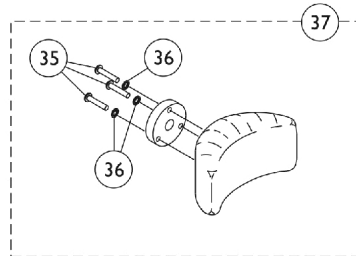

MKIV R.I.M. Head Control Assembly (1500M4)

MKIV R.I.M. Head Control Assembly (1500M4)

Item Number	Note	Part Number	Description	Quantity Per	
				Package	Assembly
1		1001625	Tie Rod End	1	1
2		48095X000-NLA	NLA - Locknut (#10-32)	1	1
3		1025275-NLA	NLA - Screw, Set w/ Patch (#8-32 x 1/4")	1	1
4		2001139	O-Ring (1/2" I.D.)	1	1
5		1028529	Screw, Phillips Pan Head (#8-32 x 3/8")	1	2
6		1055002-NLA	NLA - Washer, Nylon	1	2
7		1056206	Block, Pivot	1	1
8		1054939-NLA	NLA - Ring, Snap	1	2
9		1018113	Bearing, Linear	1	1
10		1055014-NLA	NLA - Shield, Push Rod	1	1
11		1021742	Screw, Phillips Pan Head (#4-40 x 1/2")	1	4
12		1055031-NLA	NLA - Bracket, Headrest Mounting, Black	1	1
13		40127X002-NLA	NLA - Screw, Phillips Oval Head (#10-32 x 3/4")	1	1
14		1055145-NLA	NLA - Spring, Compression (19/32 x 1-1/4 x 1/32")	1	1
15		1055016-NLA	NLA - Rod, Push	1	1
16		1026728-NLA	NLA - Screw, Phillips Pan Head (#6-32 x 1/4")	1	1
17		1010398	Washer, Nylon (1/4 x 1/2 x 1/16")	1	2
18		1025236-NLA	NLA - Collar, Shoulder	1	1
19		50000X364-NLA	NLA - Boot, Joystick	1	1
20		1055017-NLA	NLA - Rod, Pivot	1	1
21		11008X014-NLA	NLA - Screw, Phillips Round Head (#10-32 x 1")	1	4
22		1038256-NLA	NLA - Tie Wrap (4-1/4" L)	1	1
23		1037373-NLA	NLA - Cover, Splash	1	1
24		1003766-NLA	NLA - Washer, Plain (1/2 x 1 x 1/8")	1	4
25		1025271-NLA	NLA - Ribbon Reset Switch and Bracket Assembly	1	1
26	A	1056210E-NLA	NLA - Reconditioned - Joystick, Remote Head	1	1
27		1055023-NLA	NLA - Clamp, Horizontal Pivot	1	1
28		1055024-NLA	NLA - Clamp, Threaded, Horizontal Pivot	1	1
29		1055144-NLA	NLA - Screw, Socket Head (M6 x 1 x 25mm)	1	6
30		1055028	Tube, Slide, Square, Short	1	1
31		1055025-NLA	NLA - Clamp, Vertical Pivot	1	1
32		1055026-NLA	NLA - Clamp, Threaded, Vertical Pivot	1	1
33		1055027-NLA	NLA - Tube, Slide, Square, Long	1	1
34	B	1056213-NLA	NLA - Hardware, Adjustment	1	1
35		1005383	Screw, Socket Button Head (#10-32 x 1")	1	3
36		1027263-NLA	NLA - Washer, Lock Internal Tooth (#10)	1	3
37	C	1056211-NLA	NLA - Kit, Headrest with Hardware, Otto Bock, Small	1	1
38	D	1056212	Kit, Headrest with Hardware, Large	1	1
	E	1056087-NLA	NLA - Screw, Socket Head (#10-32 x 1/2")	1	4