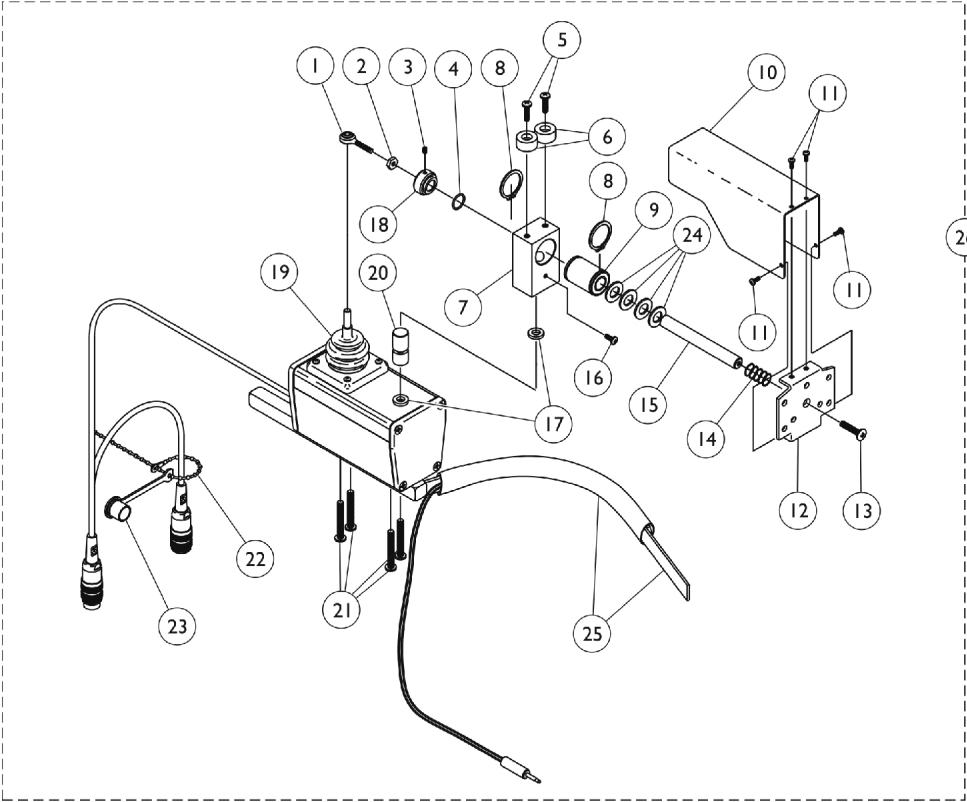

# R.I.M. Head Control Assembly (1500)

NOTE: Must be used with a MK5 Display. See MK5 Display page

Item Number	Note	Part Number	Description	Quantity Per	
				Package	Assembly
1		1001625	Tie Rod End	1	1
2		48095X000-NLA	NLA - Locknut (#10-32)	1	1
3		1025275-NLA	NLA - Screw, Set w/ Patch (#8-32 x 1/4")	1	1
4		2001139	O-Ring (1/2" I.D.)	1	1
5		1028529	Screw, Phillips Pan Head (#8-32 x 3/8")	1	2
6		1055002-NLA	NLA - Washer, Nylon	1	2
7		1056206	Block, Pivot	1	1
8		1054939-NLA	NLA - Ring, Snap	1	2
9		1018113	Bearing, Linear	1	1
10		1055014-NLA	NLA - Shield, Push Rod	1	1
11		1021742	Screw, Phillips Pan Head (#4-40 x 1/2")	1	4
12		1055031-NLA	NLA - Bracket, Headrest Mounting, Black	1	1
13		40127X002-NLA	NLA - Screw, Phillips Oval Head (#10-32 x 3/4")	1	1
14		1055145-NLA	NLA - Spring, Compression (19/32 x 1-1/4 x 1/32")	1	1
15		1055016-NLA	NLA - Rod, Push	1	1
16		1026728-NLA	NLA - Screw, Phillips Pan Head (#6-32 x 1/4")	1	1
17		1010398	Washer, Nylon (1/4 x 1/2 x 1/16")	1	2
18		1025236-NLA	NLA - Collar, Shoulder	1	1
19		50000X364-NLA	NLA - Boot, Joystick	1	1
20		1055017-NLA	NLA - Rod, Pivot	1	1
21		11008X014-NLA	NLA - Screw, Phillips Round Head (#10-32 x 1")	1	4
22		1038256-NLA	NLA - Tie Wrap (4-1/4" L)	1	1
23		1037373-NLA	NLA - Cover, Splash	1	1
24		1003766-NLA	NLA - Washer, Plain (1/2 x 1 x 1/8")	1	4
25		1025271-NLA	NLA - Ribbon Reset Switch and Bracket Assembly	1	1
26	A	1056210E-NLA	NLA - Reconditioned - Joystick, Remote Head	1	1
27		1055023-NLA	NLA - Clamp, Horizontal Pivot	1	1
28		1055024-NLA	NLA - Clamp, Threaded, Horizontal Pivot	1	1
29		1055144-NLA	NLA - Screw, Socket Head (M6 x 1 x 25mm)	1	6
30		1055028	Tube, Slide, Square, Short	1	1
31		1055025-NLA	NLA - Clamp, Vertical Pivot	1	1
32		1055026-NLA	NLA - Clamp, Threaded, Vertical Pivot	1	1
33		1055027-NLA	NLA - Tube, Slide, Square, Long	1	1
34	B	1056213-NLA	NLA - Hardware, Adjustment	1	1
35		1005383	Screw, Socket Button Head (#10-32 x 1")	1	3
36		1027263-NLA	NLA - Washer, Lock Internal Tooth (#10)	1	3
37	C	1056211-NLA	NLA - Kit, Headrest with Hardware, Otto Bock, Small	1	1
38	D	1056212	Kit, Headrest with Hardware, Large	1	1
	E	1056087-NLA	NLA - Screw, Socket Head (#10-32 x 1/2")	1	4