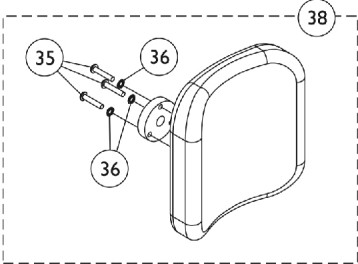

# R.I.M. Head Control Assembly (1500)

NOTE: Must be used with a MK5 Display. See MK5 Display page

Item Number	Note	Part Number	Description	Quantity Per	
				Package	Assembly
1		1001625	Tie Rod End	1	1
2		48095X000-NLA	NLA - Locknut (#10-32)	1	1
3		1025275-NLA	NLA - Screw, Set w/ Patch (#8-32 x 1/4")	1	1
4		2001139	O-Ring (1/2" I.D.)	1	1
5		1028529	Screw, Phillips Pan Head (#8-32 x 3/8")	1	2
6		1055002-NLA	NLA - Washer, Nylon	1	2
7		1056206	Block, Pivot	1	1
8		1054939-NLA	NLA - Ring, Snap	1	2
9		1018113	Bearing, Linear	1	1
10		1055014-NLA	NLA - Shield, Push Rod	1	1
11		1021742	Screw, Phillips Pan Head (#4-40 x 1/2")	1	4
12		1055031-NLA	NLA - Bracket, Headrest Mounting, Black	1	1
13		40127X002-NLA	NLA - Screw, Phillips Oval Head (#10-32 x 3/4")	1	1
14		1055145-NLA	NLA - Spring, Compression (19/32 x 1-1/4 x 1/32")	1	1
15		1055016-NLA	NLA - Rod, Push	1	1
16		1026728-NLA	NLA - Screw, Phillips Pan Head (#6-32 x 1/4")	1	1
17		1010398	Washer, Nylon (1/4 x 1/2 x 1/16")	1	2
18		1025236-NLA	NLA - Collar, Shoulder	1	1
19		50000X364-NLA	NLA - Boot, Joystick	1	1
20		1055017-NLA	NLA - Rod, Pivot	1	1
21		11008X014-NLA	NLA - Screw, Phillips Round Head (#10-32 x 1")	1	4
22		1038256-NLA	NLA - Tie Wrap (4-1/4" L)	1	1
23		1037373-NLA	NLA - Cover, Splash	1	1
24		1003766-NLA	NLA - Washer, Plain (1/2 x 1 x 1/8")	1	4
25		1025271-NLA	NLA - Ribbon Reset Switch and Bracket Assembly	1	1
26	A	1056210E-NLA	NLA - Reconditioned - Joystick, Remote Head	1	1
27		1055023-NLA	NLA - Clamp, Horizontal Pivot	1	1
28		1055024-NLA	NLA - Clamp, Threaded, Horizontal Pivot	1	1
29		1055144-NLA	NLA - Screw, Socket Head (M6 x 1 x 25mm)	1	6
30		1055028	Tube, Slide, Square, Short	1	1
31		1055025-NLA	NLA - Clamp, Vertical Pivot	1	1
32		1055026-NLA	NLA - Clamp, Threaded, Vertical Pivot	1	1
33		1055027-NLA	NLA - Tube, Slide, Square, Long	1	1
34	B	1056213-NLA	NLA - Hardware, Adjustment	1	1
35		1005383	Screw, Socket Button Head (#10-32 x 1")	1	3
36		1027263-NLA	NLA - Washer, Lock Internal Tooth (#10)	1	3
37	C	1056211-NLA	NLA - Kit, Headrest with Hardware, Otto Bock, Small	1	1
38	D	1056212	Kit, Headrest with Hardware, Large	1	1
	E	1056087-NLA	NLA - Screw, Socket Head (#10-32 x 1/2")	1	4