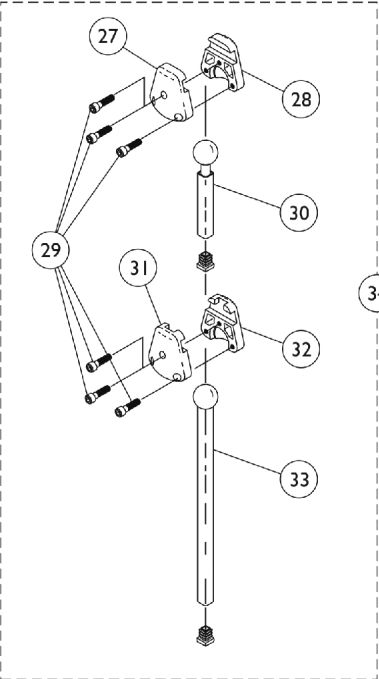

# R.I.M. Head Control Assembly (1500)

NOTE: Must be used with a MK5 Display. See MK5 Display page

Item Number	Note	Part Number	Description	Quantity Per	
				Package	Assembly
1		1001625	Tie Rod End	1	1
2		48095X000-NLA	NLA - Locknut (#10-32)	1	1
3		1025275-NLA	NLA - Screw, Set w/ Patch (#8-32 x 1/4")	1	1
4		2001139	O-Ring (1/2" I.D.)	1	1
5		1028529	Screw, Phillips Pan Head (#8-32 x 3/8")	1	2
6		1055002-NLA	NLA - Washer, Nylon	1	2
7		1056206	Block, Pivot	1	1
8		1054939-NLA	NLA - Ring, Snap	1	2
9		1018113	Bearing, Linear	1	1
10		1055014-NLA	NLA - Shield, Push Rod	1	1
11		1021742	Screw, Phillips Pan Head (#4-40 x 1/2")	1	4
12		1055031-NLA	NLA - Bracket, Headrest Mounting, Black	1	1
13		40127X002-NLA	NLA - Screw, Phillips Oval Head (#10-32 x 3/4")	1	1
14		1055145-NLA	NLA - Spring, Compression (19/32 x 1-1/4 x 1/32")	1	1
15		1055016-NLA	NLA - Rod, Push	1	1
16		1026728-NLA	NLA - Screw, Phillips Pan Head (#6-32 x 1/4")	1	1
17		1010398	Washer, Nylon (1/4 x 1/2 x 1/16")	1	2
18		1025236-NLA	NLA - Collar, Shoulder	1	1
19		50000X364-NLA	NLA - Boot, Joystick	1	1
20		1055017-NLA	NLA - Rod, Pivot	1	1
21		11008X014-NLA	NLA - Screw, Phillips Round Head (#10-32 x 1")	1	4
22		1038256-NLA	NLA - Tie Wrap (4-1/4" L)	1	1
23		1037373-NLA	NLA - Cover, Splash	1	1
24		1003766-NLA	NLA - Washer, Plain (1/2 x 1 x 1/8")	1	4
25		1025271-NLA	NLA - Ribbon Reset Switch and Bracket Assembly	1	1
26	A	1056210E-NLA	NLA - Reconditioned - Joystick, Remote Head	1	1
27		1055023-NLA	NLA - Clamp, Horizontal Pivot	1	1
28		1055024-NLA	NLA - Clamp, Threaded, Horizontal Pivot	1	1
29		1055144-NLA	NLA - Screw, Socket Head (M6 x 1 x 25mm)	1	6
30		1055028	Tube, Slide, Square, Short	1	1
31		1055025-NLA	NLA - Clamp, Vertical Pivot	1	1
32		1055026-NLA	NLA - Clamp, Threaded, Vertical Pivot	1	1
33		1055027-NLA	NLA - Tube, Slide, Square, Long	1	1
34	B	1056213-NLA	NLA - Hardware, Adjustment	1	1
35		1005383	Screw, Socket Button Head (#10-32 x 1")	1	3
36		1027263-NLA	NLA - Washer, Lock Internal Tooth (#10)	1	3
37	C	1056211-NLA	NLA - Kit, Headrest with Hardware, Otto Bock, Small	1	1
38	D	1056212	Kit, Headrest with Hardware, Large	1	1
	E	1056087-NLA	NLA - Screw, Socket Head (#10-32 x 1/2")	1	4