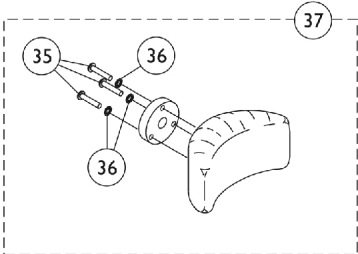

# R.I.M. Head Control Assembly (1500)

NOTE: Must be used with a MK5 Display. See MK5 Display page

Item Number	Note	Part Number	Description	Quantity Per	
				Package	Assembly
1		1001625	Tie Rod End	1	1
2		48095X000-NLA	NLA - Locknut (#10-32)	1	1
3		1025275-NLA	NLA - Screw, Set w/ Patch (#8-32 x 1/4")	1	1
4		2001139	O-Ring (1/2" I.D.)	1	1
5		1028529	Screw, Phillips Pan Head (#8-32 x 3/8")	1	2
6		1055002-NLA	NLA - Washer, Nylon	1	2
7		1056206	Block, Pivot	1	1
8		1054939-NLA	NLA - Ring, Snap	1	2
9		1018113	Bearing, Linear	1	1
10		1055014-NLA	NLA - Shield, Push Rod	1	1
11		1021742	Screw, Phillips Pan Head (#4-40 x 1/2")	1	4
12		1055031-NLA	NLA - Bracket, Headrest Mounting, Black	1	1
13		40127X002-NLA	NLA - Screw, Phillips Oval Head (#10-32 x 3/4")	1	1
14		1055145-NLA	NLA - Spring, Compression (19/32 x 1-1/4 x 1/32")	1	1
15		1055016-NLA	NLA - Rod, Push	1	1
16		1026728-NLA	NLA - Screw, Phillips Pan Head (#6-32 x 1/4")	1	1
17		1010398	Washer, Nylon (1/4 x 1/2 x 1/16")	1	2
18		1025236-NLA	NLA - Collar, Shoulder	1	1
19		50000X364-NLA	NLA - Boot, Joystick	1	1
20		1055017-NLA	NLA - Rod, Pivot	1	1
21		11008X014-NLA	NLA - Screw, Phillips Round Head (#10-32 x 1")	1	4
22		1038256-NLA	NLA - Tie Wrap (4-1/4" L)	1	1
23		1037373-NLA	NLA - Cover, Splash	1	1
24		1003766-NLA	NLA - Washer, Plain (1/2 x 1 x 1/8")	1	4
25		1025271-NLA	NLA - Ribbon Reset Switch and Bracket Assembly	1	1
26	A	1056210E-NLA	NLA - Reconditioned - Joystick, Remote Head	1	1
27		1055023-NLA	NLA - Clamp, Horizontal Pivot	1	1
28		1055024-NLA	NLA - Clamp, Threaded, Horizontal Pivot	1	1
29		1055144-NLA	NLA - Screw, Socket Head (M6 x 1 x 25mm)	1	6
30		1055028	Tube, Slide, Square, Short	1	1
31		1055025-NLA	NLA - Clamp, Vertical Pivot	1	1
32		1055026-NLA	NLA - Clamp, Threaded, Vertical Pivot	1	1
33		1055027-NLA	NLA - Tube, Slide, Square, Long	1	1
34	B	1056213-NLA	NLA - Hardware, Adjustment	1	1
35		1005383	Screw, Socket Button Head (#10-32 x 1")	1	3
36		1027263-NLA	NLA - Washer, Lock Internal Tooth (#10)	1	3
37	C	1056211-NLA	NLA - Kit, Headrest with Hardware, Otto Bock, Small	1	1
38	D	1056212	Kit, Headrest with Hardware, Large	1	1
	E	1056087-NLA	NLA - Screw, Socket Head (#10-32 x 1/2")	1	4