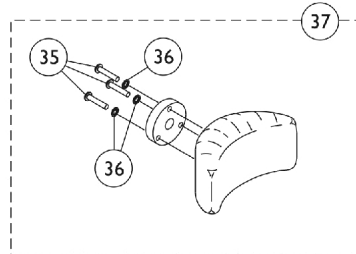

R.I.M. Head Control Assembly (1500)

R.I.M. Head Control Assembly (1500)

Item Number	Note	Part Number	Description	Quantity Per	
				Package	Assembly
1		1001625	Tie Rod End	1	1
2		48095X000-NLA	NLA - Locknut (#10-32)	1	1
3		1025275-NLA	NLA - Screw, Set w/ Patch (#8-32 x 1/4")	1	1
4		2001139	O-Ring (1/2" I.D.)	1	1
5		1028529	Screw, Phillips Pan Head (#8-32 x 3/8")	1	2
6		1055002-NLA	NLA - Washer, Nylon	1	2
7		1056206	Block, Pivot	1	1
8		1054939-NLA	NLA - Ring, Snap	1	2
9		1018113	Bearing, Linear	1	1
10		1055014-NLA	NLA - Shield, Push Rod	1	1
11		1021742	Screw, Phillips Pan Head (#4-40 x 1/2")	1	4
12		1055031-NLA	NLA - Bracket, Headrest Mounting, Black	1	1
13		40127X002-NLA	NLA - Screw, Phillips Oval Head (#10-32 x 3/4")	1	1
14		1055145-NLA	NLA - Spring, Compression (19/32 x 1-1/4 x 1/32")	1	1
15		1055016-NLA	NLA - Rod, Push	1	1
16		1026728-NLA	NLA - Screw, Phillips Pan Head (#6-32 x 1/4")	1	1
17		1010398	Washer, Nylon (1/4 x 1/2 x 1/16")	1	2
18		1025236-NLA	NLA - Collar, Shoulder	1	1
19		50000X364-NLA	NLA - Boot, Joystick	1	1
20		1055017-NLA	NLA - Rod, Pivot	1	1
21		11008X014-NLA	NLA - Screw, Phillips Round Head (#10-32 x 1")	1	4
22		1038256-NLA	NLA - Tie Wrap (4-1/4" L)	1	1
23		1037373-NLA	NLA - Cover, Splash	1	1
24		1003766-NLA	NLA - Washer, Plain (1/2 x 1 x 1/8")	1	4
25		1025271-NLA	NLA - Ribbon Reset Switch and Bracket Assembly	1	1
26	A	1056210E-NLA	NLA - Reconditioned - Joystick, Remote Head	1	1
27		1055023-NLA	NLA - Clamp, Horizontal Pivot	1	1
28		1055024-NLA	NLA - Clamp, Threaded, Horizontal Pivot	1	1
29		1055144-NLA	NLA - Screw, Socket Head (M6 x 1 x 25mm)	1	6
30		1055028	Tube, Slide, Square, Short	1	1
31		1055025-NLA	NLA - Clamp, Vertical Pivot	1	1
32		1055026-NLA	NLA - Clamp, Threaded, Vertical Pivot	1	1
33		1055027-NLA	NLA - Tube, Slide, Square, Long	1	1
34	B	1056213-NLA	NLA - Hardware, Adjustment	1	1
35		1005383	Screw, Socket Button Head (#10-32 x 1")	1	3
36		1027263-NLA	NLA - Washer, Lock Internal Tooth (#10)	1	3
37	C	1056211-NLA	NLA - Kit, Headrest with Hardware, Otto Bock, Small	1	1
38	D	1056212	Kit, Headrest with Hardware, Large	1	1
	E	1056087-NLA	NLA - Screw, Socket Head (#10-32 x 1/2")	1	4