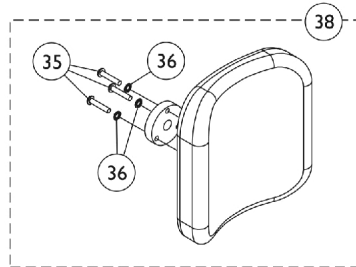

R.I.M. Head Control Assembly (1500)

R.I.M. Head Control Assembly (1500)

Item Number	Note	Part Number	Description	Quantity Per	
				Package	Assembly
1		1001625	Tie Rod End	1	1
2		48095X000-NLA	NLA - Locknut (#10-32)	1	1
3		1025275-NLA	NLA - Screw, Set w/ Patch (#8-32 x 1/4")	1	1
4		2001139	O-Ring (1/2" I.D.)	1	1
5		1028529	Screw, Phillips Pan Head (#8-32 x 3/8")	1	2
6		1055002-NLA	NLA - Washer, Nylon	1	2
7		1056206	Block, Pivot	1	1
8		1054939-NLA	NLA - Ring, Snap	1	2
9		1018113	Bearing, Linear	1	1
10		1055014-NLA	NLA - Shield, Push Rod	1	1
11		1021742	Screw, Phillips Pan Head (#4-40 x 1/2")	1	4
12		1055031-NLA	NLA - Bracket, Headrest Mounting, Black	1	1
13		40127X002-NLA	NLA - Screw, Phillips Oval Head (#10-32 x 3/4")	1	1
14		1055145-NLA	NLA - Spring, Compression (19/32 x 1-1/4 x 1/32")	1	1
15		1055016-NLA	NLA - Rod, Push	1	1
16		1026728-NLA	NLA - Screw, Phillips Pan Head (#6-32 x 1/4")	1	1
17		1010398	Washer, Nylon (1/4 x 1/2 x 1/16")	1	2
18		1025236-NLA	NLA - Collar, Shoulder	1	1
19		50000X364-NLA	NLA - Boot, Joystick	1	1
20		1055017-NLA	NLA - Rod, Pivot	1	1
21		11008X014-NLA	NLA - Screw, Phillips Round Head (#10-32 x 1")	1	4
22		1038256-NLA	NLA - Tie Wrap (4-1/4" L)	1	1
23		1037373-NLA	NLA - Cover, Splash	1	1
24		1003766-NLA	NLA - Washer, Plain (1/2 x 1 x 1/8")	1	4
25		1025271-NLA	NLA - Ribbon Reset Switch and Bracket Assembly	1	1
26	A	1056210E-NLA	NLA - Reconditioned - Joystick, Remote Head	1	1
27		1055023-NLA	NLA - Clamp, Horizontal Pivot	1	1
28		1055024-NLA	NLA - Clamp, Threaded, Horizontal Pivot	1	1
29		1055144-NLA	NLA - Screw, Socket Head (M6 x 1 x 25mm)	1	6
30		1055028	Tube, Slide, Square, Short	1	1
31		1055025-NLA	NLA - Clamp, Vertical Pivot	1	1
32		1055026-NLA	NLA - Clamp, Threaded, Vertical Pivot	1	1
33		1055027-NLA	NLA - Tube, Slide, Square, Long	1	1
34	B	1056213-NLA	NLA - Hardware, Adjustment	1	1
35		1005383	Screw, Socket Button Head (#10-32 x 1")	1	3
36		1027263-NLA	NLA - Washer, Lock Internal Tooth (#10)	1	3
37	C	1056211-NLA	NLA - Kit, Headrest with Hardware, Otto Bock, Small	1	1
38	D	1056212	Kit, Headrest with Hardware, Large	1	1
	E	1056087-NLA	NLA - Screw, Socket Head (#10-32 x 1/2")	1	4