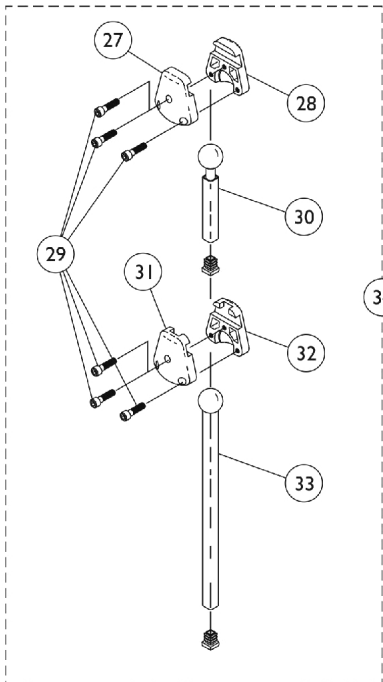

R.I.M. Head Control Assembly (1500)

R.I.M. Head Control Assembly (1500)

Item Number	Note	Part Number	Description	Quantity Per	
				Package	Assembly
1		1001625	Tie Rod End	1	1
2		48095X000-NLA	NLA - Locknut (#10-32)	1	1
3		1025275-NLA	NLA - Screw, Set w/ Patch (#8-32 x 1/4")	1	1
4		2001139	O-Ring (1/2" I.D.)	1	1
5		1028529	Screw, Phillips Pan Head (#8-32 x 3/8")	1	2
6		1055002-NLA	NLA - Washer, Nylon	1	2
7		1056206	Block, Pivot	1	1
8		1054939-NLA	NLA - Ring, Snap	1	2
9		1018113	Bearing, Linear	1	1
10		1055014-NLA	NLA - Shield, Push Rod	1	1
11		1021742	Screw, Phillips Pan Head (#4-40 x 1/2")	1	4
12		1055031-NLA	NLA - Bracket, Headrest Mounting, Black	1	1
13		40127X002-NLA	NLA - Screw, Phillips Oval Head (#10-32 x 3/4")	1	1
14		1055145-NLA	NLA - Spring, Compression (19/32 x 1-1/4 x 1/32")	1	1
15		1055016-NLA	NLA - Rod, Push	1	1
16		1026728-NLA	NLA - Screw, Phillips Pan Head (#6-32 x 1/4")	1	1
17		1010398	Washer, Nylon (1/4 x 1/2 x 1/16")	1	2
18		1025236-NLA	NLA - Collar, Shoulder	1	1
19		50000X364-NLA	NLA - Boot, Joystick	1	1
20		1055017-NLA	NLA - Rod, Pivot	1	1
21		11008X014-NLA	NLA - Screw, Phillips Round Head (#10-32 x 1")	1	4
22		1038256-NLA	NLA - Tie Wrap (4-1/4" L)	1	1
23		1037373-NLA	NLA - Cover, Splash	1	1
24		1003766-NLA	NLA - Washer, Plain (1/2 x 1 x 1/8")	1	4
25		1025271-NLA	NLA - Ribbon Reset Switch and Bracket Assembly	1	1
26	A	1056210E-NLA	NLA - Reconditioned - Joystick, Remote Head	1	1
27		1055023-NLA	NLA - Clamp, Horizontal Pivot	1	1
28		1055024-NLA	NLA - Clamp, Threaded, Horizontal Pivot	1	1
29		1055144-NLA	NLA - Screw, Socket Head (M6 x 1 x 25mm)	1	6
30		1055028	Tube, Slide, Square, Short	1	1
31		1055025-NLA	NLA - Clamp, Vertical Pivot	1	1
32		1055026-NLA	NLA - Clamp, Threaded, Vertical Pivot	1	1
33		1055027-NLA	NLA - Tube, Slide, Square, Long	1	1
34	B	1056213-NLA	NLA - Hardware, Adjustment	1	1
35		1005383	Screw, Socket Button Head (#10-32 x 1")	1	3
36		1027263-NLA	NLA - Washer, Lock Internal Tooth (#10)	1	3
37	C	1056211-NLA	NLA - Kit, Headrest with Hardware, Otto Bock, Small	1	1
38	D	1056212	Kit, Headrest with Hardware, Large	1	1
	E	1056087-NLA	NLA - Screw, Socket Head (#10-32 x 1/2")	1	4