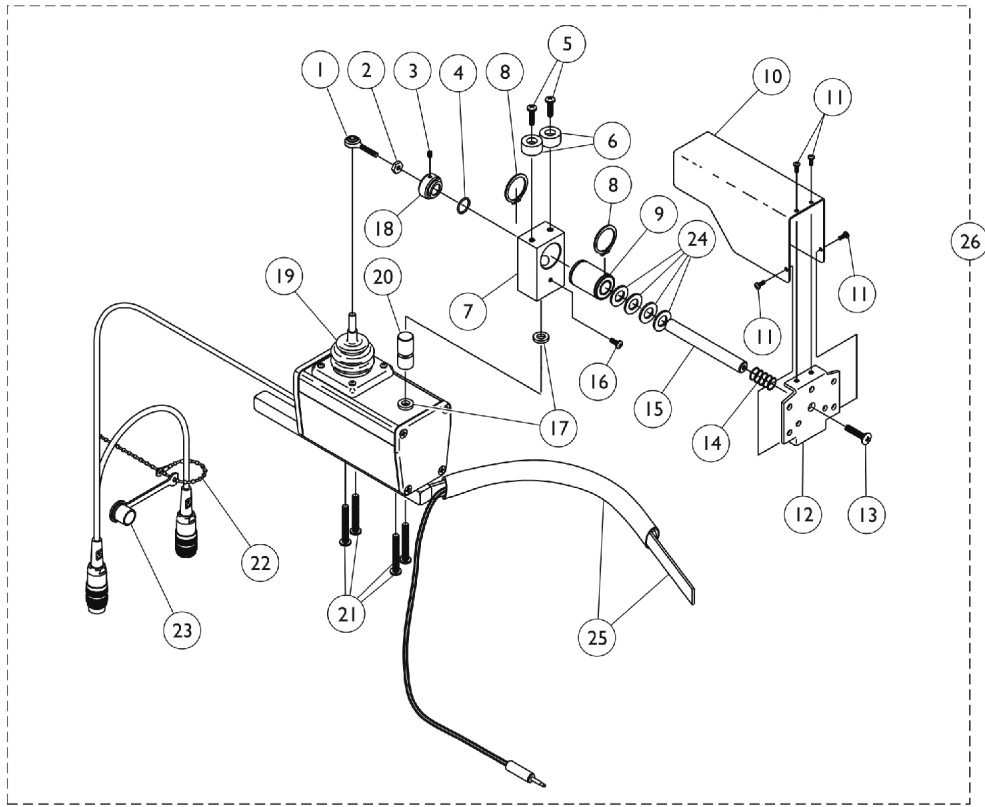

R.I.M. Head Control Assembly (1500)

R.I.M. Head Control Assembly (1500)

Item Number	Note	Part Number	Description	Quantity Per	
				Package	Assembly
1		1001625	Tie Rod End	1	1
2		48095X000-NLA	NLA - Locknut (#10-32)	1	1
3		1025275-NLA	NLA - Screw, Set w/ Patch (#8-32 x 1/4")	1	1
4		2001139	O-Ring (1/2" I.D.)	1	1
5		1028529	Screw, Phillips Pan Head (#8-32 x 3/8")	1	2
6		1055002-NLA	NLA - Washer, Nylon	1	2
7		1056206	Block, Pivot	1	1
8		1054939-NLA	NLA - Ring, Snap	1	2
9		1018113	Bearing, Linear	1	1
10		1055014-NLA	NLA - Shield, Push Rod	1	1
11		1021742	Screw, Phillips Pan Head (#4-40 x 1/2")	1	4
12		1055031-NLA	NLA - Bracket, Headrest Mounting, Black	1	1
13		40127X002-NLA	NLA - Screw, Phillips Oval Head (#10-32 x 3/4")	1	1
14		1055145-NLA	NLA - Spring, Compression (19/32 x 1-1/4 x 1/32")	1	1
15		1055016-NLA	NLA - Rod, Push	1	1
16		1026728-NLA	NLA - Screw, Phillips Pan Head (#6-32 x 1/4")	1	1
17		1010398	Washer, Nylon (1/4 x 1/2 x 1/16")	1	2
18		1025236-NLA	NLA - Collar, Shoulder	1	1
19		50000X364-NLA	NLA - Boot, Joystick	1	1
20		1055017-NLA	NLA - Rod, Pivot	1	1
21		11008X014-NLA	NLA - Screw, Phillips Round Head (#10-32 x 1")	1	4
22		1038256-NLA	NLA - Tie Wrap (4-1/4" L)	1	1
23		1037373-NLA	NLA - Cover, Splash	1	1
24		1003766-NLA	NLA - Washer, Plain (1/2 x 1 x 1/8")	1	4
25		1025271-NLA	NLA - Ribbon Reset Switch and Bracket Assembly	1	1
26	A	1056210E-NLA	NLA - Reconditioned - Joystick, Remote Head	1	1
27		1055023-NLA	NLA - Clamp, Horizontal Pivot	1	1
28		1055024-NLA	NLA - Clamp, Threaded, Horizontal Pivot	1	1
29		1055144-NLA	NLA - Screw, Socket Head (M6 x 1 x 25mm)	1	6
30		1055028	Tube, Slide, Square, Short	1	1
31		1055025-NLA	NLA - Clamp, Vertical Pivot	1	1
32		1055026-NLA	NLA - Clamp, Threaded, Vertical Pivot	1	1
33		1055027-NLA	NLA - Tube, Slide, Square, Long	1	1
34	B	1056213-NLA	NLA - Hardware, Adjustment	1	1
35		1005383	Screw, Socket Button Head (#10-32 x 1")	1	3
36		1027263-NLA	NLA - Washer, Lock Internal Tooth (#10)	1	3
37	C	1056211-NLA	NLA - Kit, Headrest with Hardware, Otto Bock, Small	1	1
38	D	1056212	Kit, Headrest with Hardware, Large	1	1
	E	1056087-NLA	NLA - Screw, Socket Head (#10-32 x 1/2")	1	4