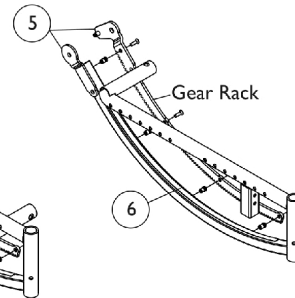

# Base Frame, Seat Frame, Gear Rack, Track Tube and Rocker Tube

The Seat Frame Assembly can only be ordered for a chairs with a 12 - 16" depth range. When ordering replacement parts or growing a chair to a depth range other than 12 - 16" deep, you need to also order from the category options for the Base Assembly, Seat Frame, Gear Rack, Track Tube, and Rocker Tube.

Base Frame Assembly  
(12" - 16" D)

Base Frame Assembly  
(15" - 19" D)

Base Frame Assembly  
(18" - 22" D)

Seat Frame Assembly,  
Hand Tilt  
(12" - 16" D)

Seat Frame Assembly,  
Hand Tilt & Contracture  
(12" - 16" D)

Seat Frame Assembly,  
Foot Tilt  
(12" - 16" D)

Seat Frame Assembly,  
Foot Tilt &  
Contracture  
(12" - 16" D)

Seat Frame  
(15" - 19" D)

Seat Frame  
(18" - 22" D)

Seat Frame,  
Contracture  
(15" - 19" D)

## Base Frame, Seat Frame, Gear Rack, Track Tube and Rocker Tube

The Seat Frame Assembly can only be ordered for a chairs with a 12 - 16" depth range. When ordering replacement parts or growing a chair to a depth range other than 12 - 16" deep, you need to also order from the category options for the Base Assembly, Seat Frame, Gear Rack, Track Tube, and Rocker Tube.