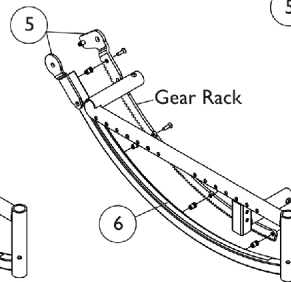

# Base Frame, Seat Frame, Gear Rack, Track Tube and Rocker Tube

The Seat Frame Assembly can only be ordered for a chairs with a 12 - 16" depth range. When ordering replacement parts or growing a chair to a depth range other than 12 - 16" deep, you need to also order from the category options for the Base Assembly, Seat Frame, Gear Rack, Track Tube, and Rocker Tube.

Base Frame Assembly  
(12" - 16" D)

Base Frame Assembly  
(15" - 19" D)

Base Frame Assembly  
(18" - 22" D)

Seat Frame Assembly,  
Hand Tilt  
(12" - 16" D)

Seat Frame Assembly,  
Hand Tilt & Contracture  
(12" - 16" D)

Seat Frame Assembly,  
Foot Tilt  
(12" - 16" D)

Seat Frame Assembly,  
Foot Tilt &  
Contracture  
(12" - 16" D)

Seat Frame  
(15" - 19" D)

Seat Frame  
(18" - 22" D)

Seat Frame,  
Contracture  
(15" - 19" D)

## Base Frame, Seat Frame, Gear Rack, Track Tube and Rocker Tube

The Seat Frame Assembly can only be ordered for a chairs with a 12 - 16" depth range. When ordering replacement parts or growing a chair to a depth range other than 12 - 16" deep, you need to also order from the category options for the Base Assembly, Seat Frame, Gear Rack, Track Tube, and Rocker Tube.