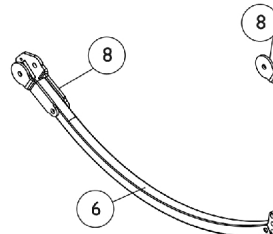

Base Frame Assembly  
(12" - 16" D)

Base Frame Assembly  
(15" - 19" D)

Base Frame Assembly  
(18" - 22" D)

Seat Frame Assembly,  
Hand Tilt  
(12" - 16" D)

Seat Frame Assembly,  
Hand Tilt & Contracture  
(12" - 16" D)

Seat Frame Assembly,  
Foot Tilt  
(12" - 16" D)

Seat Frame Assembly,  
Foot Tilt &  
Contracture  
(12" - 16" D)

Seat Frame  
(15" - 19" D)

Seat Frame  
(18" - 22" D)

Seat Frame,  
Contracture  
(15" - 19" D)

Seat Frame,  
Contracture  
(18" - 22" D)

Gear Rack,  
Hand Tilt  
(12" - 22" D)

Track Tube,  
Foot Tilt  
(12" - 22" D)

Rocker Tube Assembly,  
Hand Tilt  
(15" - 22" D)

Rocker Tube Assembly,  
Foot Tilt  
(15" - 22" D)

## Base Frame, Seat Frame, Gear Rack, Track Tube and Rocker Tube

The Seat Frame Assembly can only be ordered for a chairs with a 12 - 16" depth range. When ordering replacement parts or growing a chair to a depth range other than 12 - 16" deep, you need to also order from the category options for the Base Assembly, Seat Frame, Gear Rack, Track Tube, and Rocker Tube.