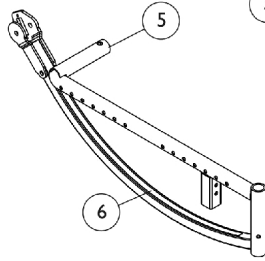

# Base Frame, Seat Frame, Gear Rack, Track Tube and Rocker Tube

The Seat Frame Assembly can only be ordered for a chairs with a 12 - 16" depth range. When ordering replacement parts or growing a chair to a depth range other than 12 - 16" deep, you need to also order from the category options for the Base Assembly, Seat Frame, Gear Rack, Track Tube, and Rocker Tube.

Base Frame Assembly  
(12" - 16" D)

Base Frame Assembly  
(15" - 19" D)

Base Frame Assembly  
(18" - 22" D)

Seat Frame Assembly,  
Hand Tilt  
(12" - 16" D)

Seat Frame Assembly,  
Hand Tilt & Contracture  
(12" - 16" D)

Seat Frame Assembly,  
Foot Tilt  
(12" - 16" D)

Seat Frame Assembly,  
Foot Tilt &  
Contracture  
(12" - 16" D)

Seat Frame  
(15" - 19" D)

Seat Frame  
(18" - 22" D)

Seat Frame,  
Contracture  
(15" - 19" D)

## Base Frame, Seat Frame, Gear Rack, Track Tube and Rocker Tube

The Seat Frame Assembly can only be ordered for a chairs with a 12 - 16" depth range. When ordering replacement parts or growing a chair to a depth range other than 12 - 16" deep, you need to also order from the category options for the Base Assembly, Seat Frame, Gear Rack, Track Tube, and Rocker Tube.