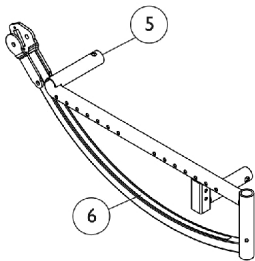

# Base Frame, Seat Frame, Gear Rack, Track Tube and Rocker Tube

The Seat Frame Assembly can only be ordered for a chairs with a 12 - 16" depth range. When ordering replacement parts or growing a chair to a depth range other than 12 - 16" deep, you need to also order from the category options for the Base Assembly, Seat Frame, Gear Rack, Track Tube, and Rocker Tube.

Base Frame Assembly  
(12" - 16" D)

Base Frame Assembly  
(15" - 19" D)

Base Frame Assembly  
(18" - 22" D)

Seat Frame Assembly,  
Hand Tilt  
(12" - 16" D)

Seat Frame Assembly,  
Hand Tilt & Contracture  
(12" - 16" D)

Seat Frame,  
Contracture  
(18" - 22" D)

Gear Rack,  
Hand Tilt  
(12" - 22" D)

Track Tube,  
Foot Tilt  
(12" - 22" D)

Rocker Tube Assembly,  
Hand Tilt  
(15" - 22" D)

Rocker Tube Assembly,  
Foot Tilt  
(15" - 22" D)

## Base Frame, Seat Frame, Gear Rack, Track Tube and Rocker Tube

The Seat Frame Assembly can only be ordered for a chairs with a 12 - 16" depth range. When ordering replacement parts or growing a chair to a depth range other than 12 - 16" deep, you need to also order from the category options for the Base Assembly, Seat Frame, Gear Rack, Track Tube, and Rocker Tube.