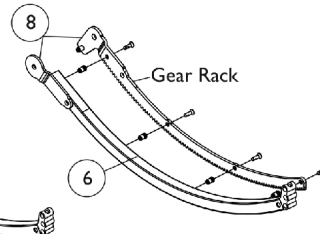

Seat Frame,  
Contracture  
(18" - 22" D)

Gear Rack,  
Hand Tilt  
(12" - 22" D)

Track Tube,  
Foot Tilt  
(12" - 22" D)

Rocker Tube Assembly,  
Hand Tilt  
(15" - 22" D)

Rocker Tube Assembly,  
Foot Tilt  
(15" - 22" D)

## Base Frame, Seat Frame, Gear Rack, Track Tube and Rocker Tube

The Seat Frame Assembly can only be ordered for a chairs with a 12 - 16" depth range. When ordering replacement parts or growing a chair to a depth range other than 12 - 16" deep, you need to also order from the category options for the Base Assembly, Seat Frame, Gear Rack, Track Tube, and Rocker Tube.