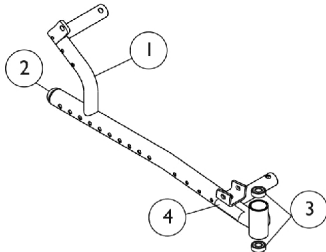

# Base Frame, Seat Frame, Gear Rack, Track Tube and Rocker Tube

The Seat Frame Assembly can only be ordered for a chairs with a 12 - 16" depth range. When ordering replacement parts or growing a chair to a depth range other than 12 - 16" deep, you need to also order from the category options for the Base Assembly, Seat Frame, Gear Rack, Track Tube, and Rocker Tube.

Base Frame Assembly  
(12" - 16" D)

Base Frame Assembly  
(15" - 19" D)

Base Frame Assembly  
(18" - 22" D)

Seat Frame Assembly,  
Hand Tilt  
(12" - 16" D)

Seat Frame Assembly,  
Hand Tilt & Contracture  
(12" - 16" D)

Seat Frame,  
Contracture  
(18" - 22" D)

Gear Rack,  
Hand Tilt  
(12" - 22" D)

Track Tube,  
Foot Tilt  
(12" - 22" D)

Rocker Tube Assembly,  
Hand Tilt  
(15" - 22" D)

Rocker Tube Assembly,  
Foot Tilt  
(15" - 22" D)

Item Number	Note	Part Number	Description	Quantity Per	
				Package	Assembly
1	A	See Chart	#1 Base Frames (12 - 22" Deep)	1	1
2		1071249	Plug Button, Dome, Black (1-1/4")	1	1
3		40117X021	Bearing (1/2" I.D. x 1-1/8" O.D.)	1	2
4		1163178	Decal, Model, Solara 3G	1	1
4		1163173	Decal, Model, Spree 3G	1	1
5	A	See Chart	#5 Seat Frame Assembly (12" - 16" Deep)	1	1
6		1154027	Decal, Angle Tilt	1	1
7	A	See Chart	#7 Seat Frames (15" - 19" Deep) and (18" - 22" Deep)	1	1
8	A	See Chart	#8 Gear Rack, Track Tube and Rocker Tube Assembly	1	1