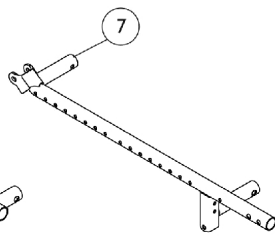

# Base Frame, Seat Frame, Gear Rack, Track Tube and Rocker Tube

The Seat Frame Assembly can only be ordered for a chairs with a 12 - 16" depth range. When ordering replacement parts or growing a chair to a depth range other than 12 - 16" deep, you need to also order from the category options for the Base Assembly, Seat Frame, Gear Rack, Track Tube, and Rocker Tube.

Base Frame Assembly  
(12" - 16" D)

Base Frame Assembly  
(15" - 19" D)

Base Frame Assembly  
(18" - 22" D)

Seat Frame Assembly,  
Hand Tilt  
(12" - 16" D)

Seat Frame Assembly,  
Hand Tilt & Contracture  
(12" - 16" D)

Seat Frame Assembly,  
Foot Tilt  
(12" - 16" D)

Seat Frame Assembly,  
Foot Tilt &  
Contracture  
(12" - 16" D)

Seat Frame  
(15" - 19" D)

Seat Frame  
(18" - 22" D)

Seat Frame,  
Contracture  
(15" - 19" D)

Seat Frame,  
Contracture  
(18" - 22" D)

Gear Rack,  
Hand Tilt  
(12" - 22" D)

Track Tube,  
Foot Tilt  
(12" - 22" D)

Rocker Tube Assembly,  
Hand Tilt  
(15" - 22" D)

Rocker Tube Assembly,  
Foot Tilt  
(15" - 22" D)