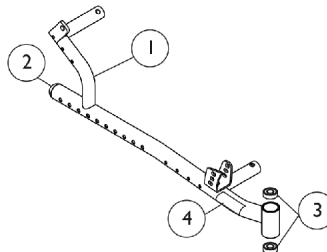

# Base Frame, Seat Frame, Gear Rack, Track Tube and Rocker Tube

The Seat Frame Assembly can only be ordered for a chairs with a 12 - 16" depth range. When ordering replacement parts or growing a chair to a depth range other than 12 - 16" deep, you need to also order from the category options for the Base Assembly, Seat Frame, Gear Rack, Track Tube, and Rocker Tube.

Base Frame Assembly  
(12" - 16" D)

Base Frame Assembly  
(15" - 19" D)

Base Frame Assembly  
(18" - 22" D)

Seat Frame Assembly,  
Hand Tilt  
(12" - 16" D)

Seat Frame Assembly,  
Hand Tilt & Contracture  
(12" - 16" D)

## Base Frame, Seat Frame, Gear Rack, Track Tube and Rocker Tube

The Seat Frame Assembly can only be ordered for a chairs with a 12 - 16" depth range. When ordering replacement parts or growing a chair to a depth range other than 12 - 16" deep, you need to also order from the category options for the Base Assembly, Seat Frame, Gear Rack, Track Tube, and Rocker Tube.

Item Number	Note	Part Number	Description	Quantity Per	
				Package	Assembly
1	A	See Chart	#1 Base Frames (12 - 22" Deep)	1	1
2		1071249	Plug Button, Dome, Black (1-1/4")	1	1
3		40117X021	Bearing (1/2" I.D. x 1-1/8" O.D.)	1	2
4		1163178	Decal, Model, Solara 3G	1	1
4		1163173	Decal, Model, Spree 3G	1	1
5	A	See Chart	#5 Seat Frame Assembly (12" - 16" Deep)	1	1
6		1154027	Decal, Angle Tilt	1	1
7	A	See Chart	#7 Seat Frames (15" - 19" Deep) and (18" - 22" Deep)	1	1
8	A	See Chart	#8 Gear Rack, Track Tube and Rocker Tube Assembly	1	1