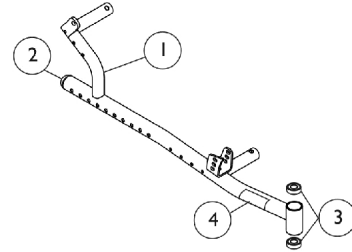

# Base Frame, Seat Frame, Gear Rack, Track Tube and Rocker Tube

The Seat Frame Assembly can only be ordered for a chairs with a 12 - 16" depth range. When ordering replacement parts or growing a chair to a depth range other than 12 - 16" deep, you need to also order from the category options for the Base Assembly, Seat Frame, Gear Rack, Track Tube, and Rocker Tube.

Base Frame Assembly  
(12" - 16" D)

Base Frame Assembly  
(15" - 19" D)

Base Frame Assembly  
(18" - 22" D)

Seat Frame Assembly,  
Hand Tilt  
(12" - 16" D)

Seat Frame Assembly,  
Hand Tilt & Contracture  
(12" - 16" D)

## Base Frame, Seat Frame, Gear Rack, Track Tube and Rocker Tube

The Seat Frame Assembly can only be ordered for a chairs with a 12 - 16" depth range. When ordering replacement parts or growing a chair to a depth range other than 12 - 16" deep, you need to also order from the category options for the Base Assembly, Seat Frame, Gear Rack, Track Tube, and Rocker Tube.

Item Number	Note	Part Number	Description	Quantity Per	
				Package	Assembly
1	A	See Chart	#1 Base Frames (12 - 22" Deep)	1	1
2		1071249	Plug Button, Dome, Black (1-1/4")	1	1
3		40117X021	Bearing (1/2" I.D. x 1-1/8" O.D.)	1	2
4		1163178	Decal, Model, Solara 3G	1	1
4		1163173	Decal, Model, Spree 3G	1	1
5	A	See Chart	#5 Seat Frame Assembly (12" - 16" Deep)	1	1
6		1154027	Decal, Angle Tilt	1	1
7	A	See Chart	#7 Seat Frames (15" - 19" Deep) and (18" - 22" Deep)	1	1
8	A	See Chart	#8 Gear Rack, Track Tube and Rocker Tube Assembly	1	1