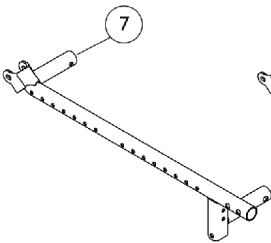

# Base Frame, Seat Frame, Gear Rack, Track Tube and Rocker Tube

The Seat Frame Assembly can only be ordered for a chairs with a 12 - 16" depth range. When ordering replacement parts or growing a chair to a depth range other than 12 - 16" deep, you need to also order from the category options for the Base Assembly, Seat Frame, Gear Rack, Track Tube, and Rocker Tube.

Base Frame Assembly  
(12" - 16" D)

Base Frame Assembly  
(15" - 19" D)

Base Frame Assembly  
(18" - 22" D)

Seat Frame Assembly,  
Hand Tilt  
(12" - 16" D)

Seat Frame Assembly,  
Hand Tilt & Contracture  
(12" - 16" D)

Seat Frame Assembly,  
Foot Tilt  
(12" - 16" D)

Seat Frame Assembly,  
Foot Tilt &  
Contracture  
(12" - 16" D)

Seat Frame  
(15" - 19" D)

Seat Frame  
(18" - 22" D)

Seat Frame,  
Contracture  
(15" - 19" D)

## Base Frame, Seat Frame, Gear Rack, Track Tube and Rocker Tube

The Seat Frame Assembly can only be ordered for a chairs with a 12 - 16" depth range. When ordering replacement parts or growing a chair to a depth range other than 12 - 16" deep, you need to also order from the category options for the Base Assembly, Seat Frame, Gear Rack, Track Tube, and Rocker Tube.