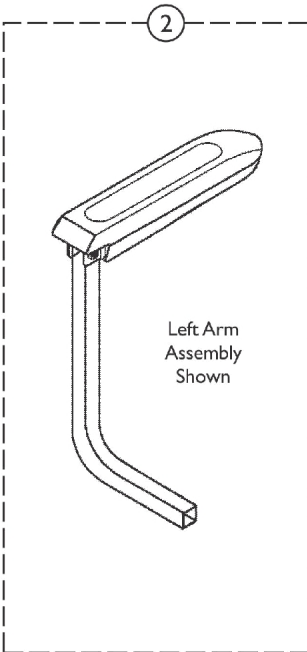

Seat, Seat Bracket & Arms (Before 10/14/09)

Seat, Seat Bracket & Arms (Before 10/14/09)

| Item Number | Note | Part Number | Description | Quantity Per | |
|-------------|------|-------------|--|--------------|----------|
| | | | | Package | Assembly |
| 1 | A | 1146610-NLA | NLA - Seat and Arm Assembly | 1 | 1 |
| 2 | | 1144809 | Arm Assembly w/ Arm Pad and Hardware, Black - Right | 1 | 1 |
| 2 | | 1144810 | Arm Assembly w/ Arm Pad and Hardware, Black - Left | 1 | 1 |
| 3 | | 1144813 | Package, Arm Pad | 2 | 1 |
| 4 | | 1144814 | Kit, Arm Pad Includes: (2) ea. Bolts, (2) ea. Plain Washers, (2) ea. Nylon Nuts, (2) ea. Bolts, (2) ea. Nuts, and Decals, Warnings, & Logos | 1 | 1 |
| 5 | | 1144812 | Spring, Seat Lever | 1 | 1 |
| 6 | | 1144811 | Kit, Seat Guide Bracket Includes: (1) ea. Seat Guide Bracket, and (2) ea. Bolts | 1 | 1 |

NOTE: A - No longer available. See part number 1164322 in Category "Seat and Arms (After 10/14/09) for replacement.