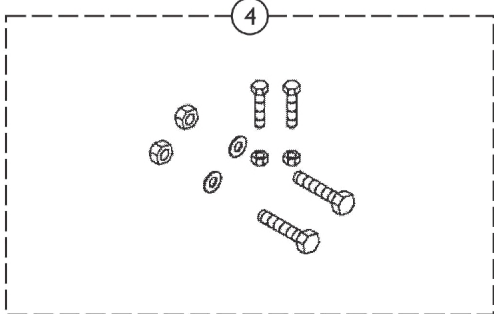

Seat, Seat Bracket & Arms (Before 10/14/09)

Seat, Seat Bracket & Arms (Before 10/14/09)

| Item Number | Note | Part Number | Description | Quantity Per | |
|-------------|------|-------------|--|--------------|----------|
| | | | | Package | Assembly |
| 1 | A | 1146610-NLA | NLA - Seat and Arm Assembly | 1 | 1 |
| 2 | | 1144809 | Arm Assembly w/ Arm Pad and Hardware, Black - Right | 1 | 1 |
| 2 | | 1144810 | Arm Assembly w/ Arm Pad and Hardware, Black - Left | 1 | 1 |
| 3 | | 1144813 | Package, Arm Pad | 2 | 1 |
| 4 | | 1144814 | Kit, Arm Pad Includes: (2) ea. Bolts, (2) ea. Plain Washers, (2) ea. Nylon Nuts, (2) ea. Bolts, (2) ea. Nuts, and Decals, Warnings, & Logos | 1 | 1 |
| 5 | | 1144812 | Spring, Seat Lever | 1 | 1 |
| 6 | | 1144811 | Kit, Seat Guide Bracket Includes: (1) ea. Seat Guide Bracket, and (2) ea. Bolts | 1 | 1 |

NOTE: A - No longer available. See part number 1164322 in Category "Seat and Arms (After 10/14/09) for replacement.