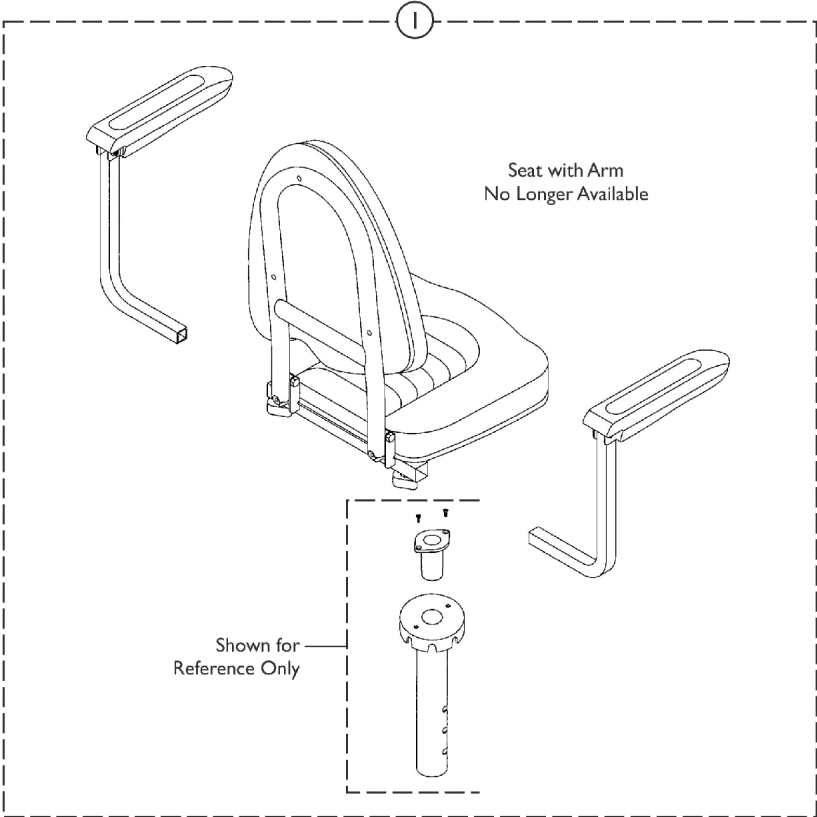

Seat, Seat Bracket & Arms (Before 10/14/09)

Seat, Seat Bracket & Arms (Before 10/14/09)

| Item Number | Note | Part Number | Description | Quantity Per | |
|-------------|------|-------------|--|--------------|----------|
| | | | | Package | Assembly |
| 1 | A | 1146610-NLA | NLA - Seat and Arm Assembly | 1 | 1 |
| 2 | | 1144809 | Arm Assembly w/ Arm Pad and Hardware, Black - Right | 1 | 1 |
| 2 | | 1144810 | Arm Assembly w/ Arm Pad and Hardware, Black - Left | 1 | 1 |
| 3 | | 1144813 | Package, Arm Pad | 2 | 1 |
| 4 | | 1144814 | Kit, Arm Pad Includes: (2) ea. Bolts, (2) ea. Plain Washers, (2) ea. Nylon Nuts, (2) ea. Bolts, (2) ea. Nuts, and Decals, Warnings, & Logos | 1 | 1 |
| 5 | | 1144812 | Spring, Seat Lever | 1 | 1 |
| 6 | | 1144811 | Kit, Seat Guide Bracket Includes: (1) ea. Seat Guide Bracket, and (2) ea. Bolts | 1 | 1 |

NOTE: A - No longer available. See part number 1164322 in Category "Seat and Arms (After 10/14/09) for replacement.