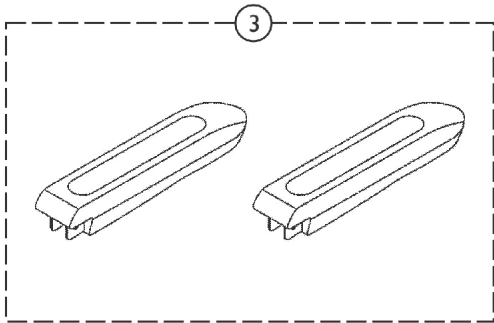

Seat, Seat Bracket & Arms (Before 10/14/09)

Seat, Seat Bracket & Arms (Before 10/14/09)

| Item Number | Note | Part Number | Description | Quantity Per | |
|-------------|------|-------------|--|--------------|----------|
| | | | | Package | Assembly |
| 1 | A | 1146610-NLA | NLA - Seat and Arm Assembly | 1 | 1 |
| 2 | | 1144809 | Arm Assembly w/ Arm Pad and Hardware, Black - Right | 1 | 1 |
| 2 | | 1144810 | Arm Assembly w/ Arm Pad and Hardware, Black - Left | 1 | 1 |
| 3 | | 1144813 | Package, Arm Pad | 2 | 1 |
| 4 | | 1144814 | Kit, Arm Pad Includes: (2) ea. Bolts, (2) ea. Plain Washers, (2) ea. Nylon Nuts, (2) ea. Bolts, (2) ea. Nuts, and Decals, Warnings, & Logos | 1 | 1 |
| 5 | | 1144812 | Spring, Seat Lever | 1 | 1 |
| 6 | | 1144811 | Kit, Seat Guide Bracket Includes: (1) ea. Seat Guide Bracket, and (2) ea. Bolts | 1 | 1 |

NOTE: A - No longer available. See part number 1164322 in Category "Seat and Arms (After 10/14/09) for replacement.