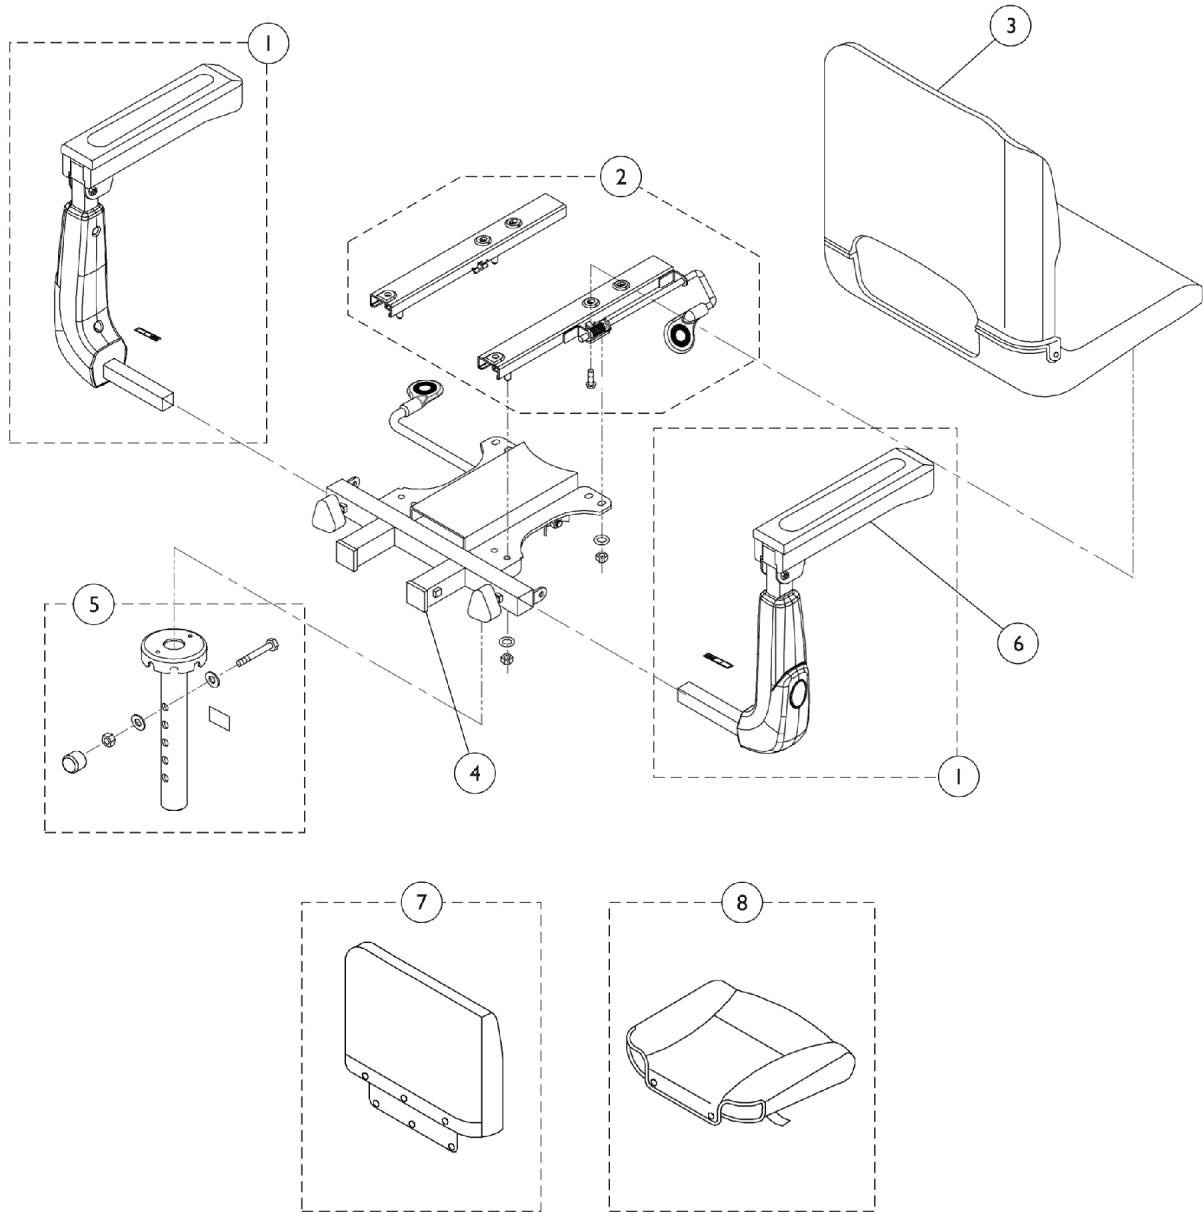

Seat & Arms

Leo 3W, Leo 4W

Seat & Arms Leo 3W, Leo 4W

Item Number	Note	Part Number	Description	Quantity Per	
				Package	Assembly
1	A	1173792-NLA	NLA - Arm Assembly - Right	1	1
1	A	1173793-NLA	NLA - Arm Assembly - Left	1	1
1	B	1506314	Arm Assembly - Right	1	1
1	B	1506313	Arm Assembly - Left	1	1
2		1164833	Seat Slide Assembly	1	1
3		1164835-NLA	NLA - Seat and Back Assembly	1	1
4		1164834-NLA	NLA - Seat Bracket Assembly	1	1
5		1165106	Post, Seat Guide w/ Hardware	1	1
6		1173789	Armrest	1	2
7	C	1168463-NLA	NLA - Cover, Back, Leo - Black Only	1	1
8	C	1168464-NLA	NLA - Cover, Seat, Leo - Black Only	1	1

NOTE: A - For Four Wheel Scooters manufactured before 08/08/2011.
 B - For Three or Four Wheel Scooters manufactured after 08/07/2011.
 C - For complete Seat Assembly, see item 3 (1164835).