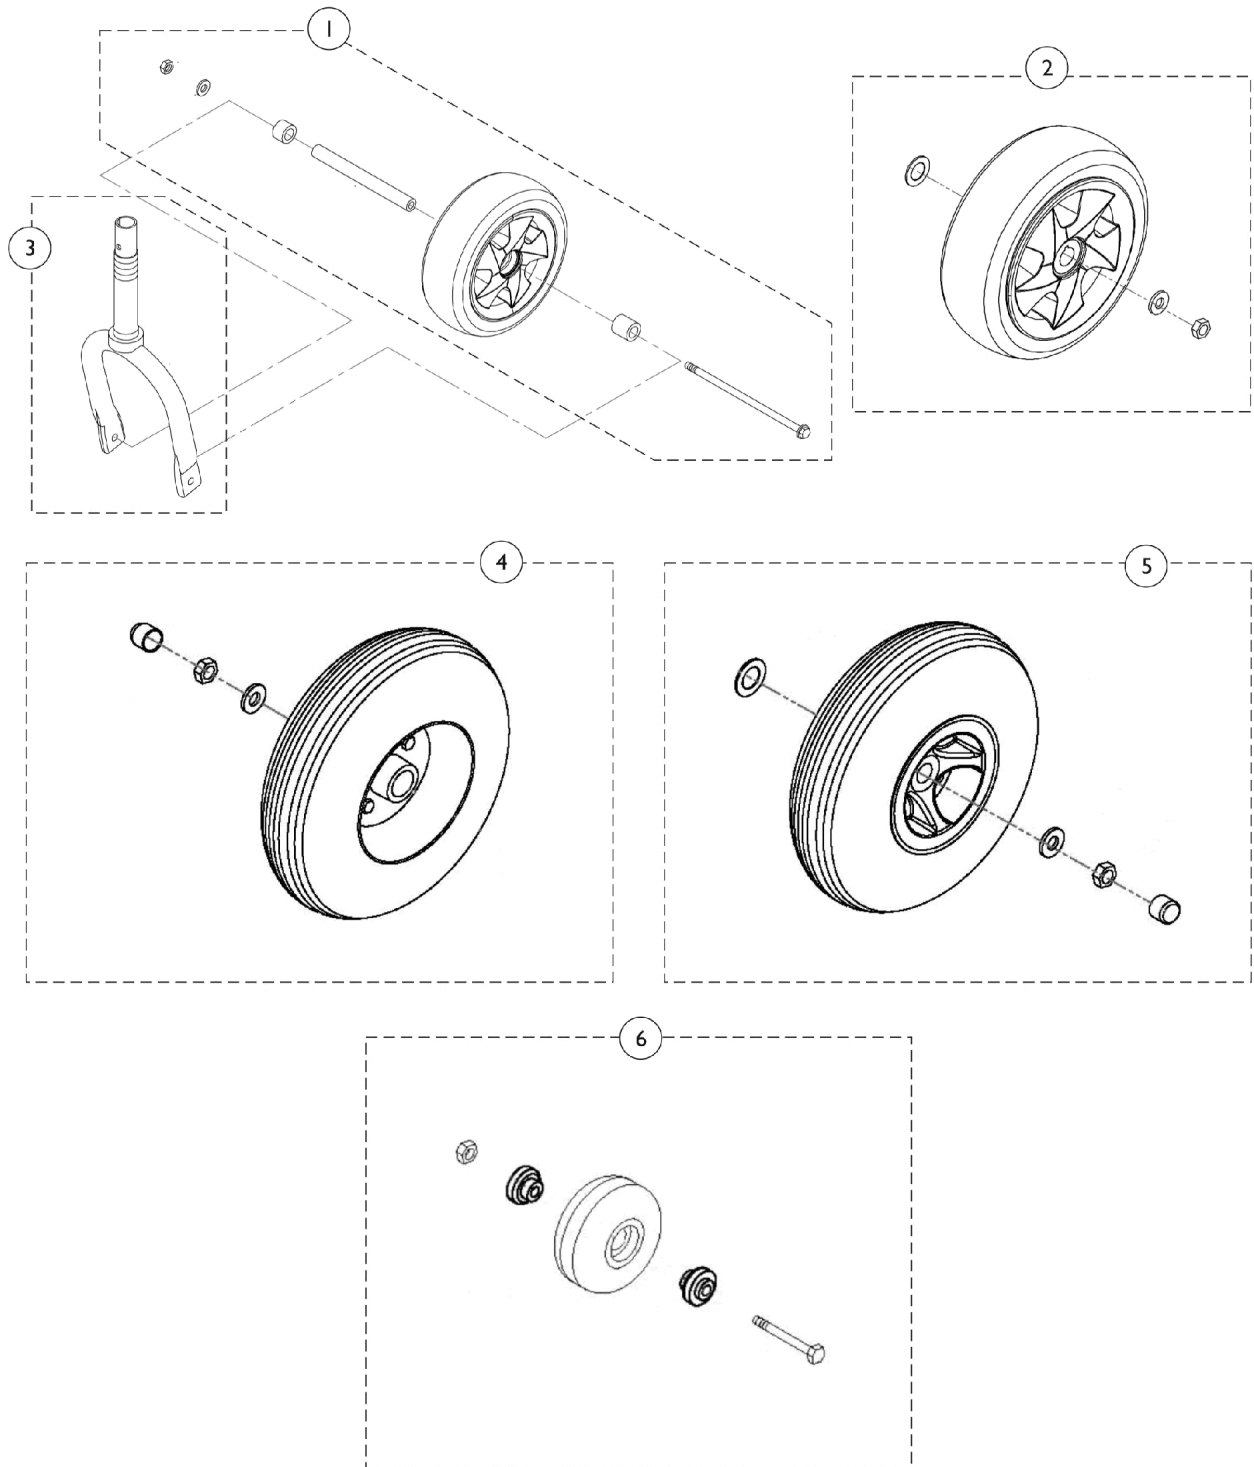

# Wheels & Anti-Tippers

## Leo 3W, Leo 4W

## Wheels & Anti-Tippers Leo 3W, Leo 4W

Item Number	Note	Part Number	Description	Quantity Per	
				Package	Assembly
1	A	1173791	Wheel, Front w/ Hardware	1	1
2	A	1173790	Wheel, Rear w/ Hardware (Pair)	2	1
3	A	1547307	Fork, Front Wheel	1	1
4	B	1164830	Wheel, Rear w/ Hardware (Pair)	2	1
5	B	1164832	Wheel, Front w/ Hardware (Pair)	2	1
6		1164831	Anti-Tipper (Pair)	2	1

NOTE: A - For Three Wheel Scooter only.  
B - For Four Wheel Scooter only.