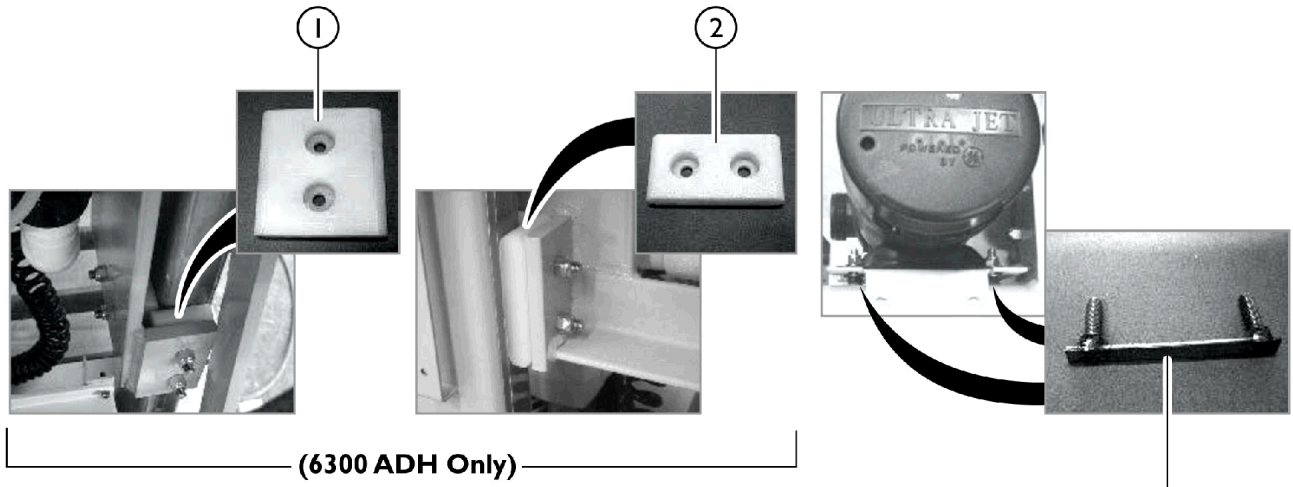

Base Components - Adjustable Height and Stationary

Base Components - Adjustable Height and Stationary

Item Number	Note	Part Number	Description	Quantity Per	
				Package	Assembly
1		1089054-NLA	NLA - Pad, Glide, Large	1	2
2		1089055-NLA	NLA - Pad, Glide, Small	1	4
3		1096978-NLA	NLA - Bracket, Pump	1	1
4		1092783-NLA	NLA - Bracket, Mounting, Pump	1	1
5		1089056-NLA	NLA - Brace, Top	1	1
6		1089052-NLA	NLA - Frame, Base	1	1
7		1165912	Cover, Side - Right	1	1
8		1165913	Cover, Side - Left	1	1
9		1165914	Cover, Rear	1	1
10		1093367-NLA	NLA - Pad, Leveling	1	4