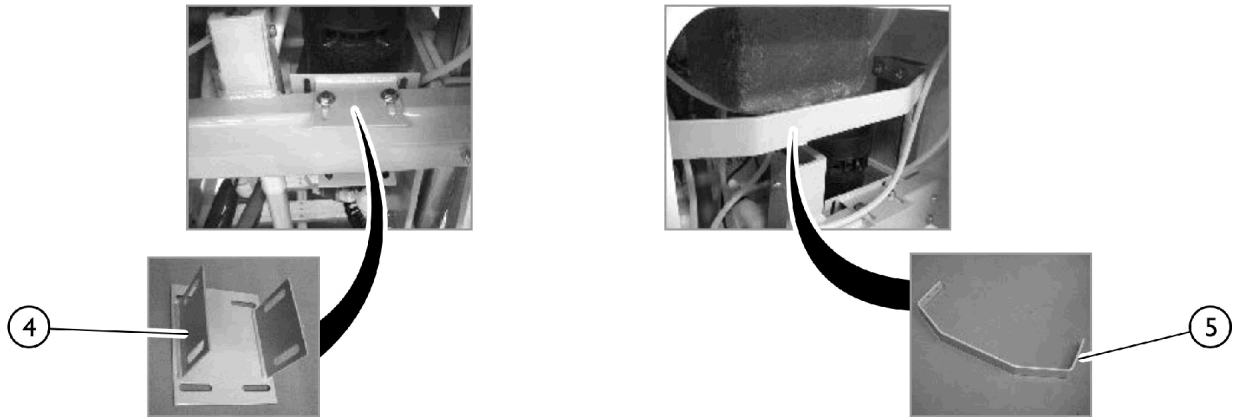

Base Components - Adjustable Height and Stationary

Base Components - Adjustable Height and Stationary

Item Number	Note	Part Number	Description	Quantity Per	
				Package	Assembly
1		1089054-NLA	NLA - Pad, Glide, Large	1	2
2		1089055-NLA	NLA - Pad, Glide, Small	1	4
3		1096978-NLA	NLA - Bracket, Pump	1	1
4		1092783-NLA	NLA - Bracket, Mounting, Pump	1	1
5		1089056-NLA	NLA - Brace, Top	1	1
6		1089052-NLA	NLA - Frame, Base	1	1
7		1165912	Cover, Side - Right	1	1
8		1165913	Cover, Side - Left	1	1
9		1165914	Cover, Rear	1	1
10		1093367-NLA	NLA - Pad, Leveling	1	4