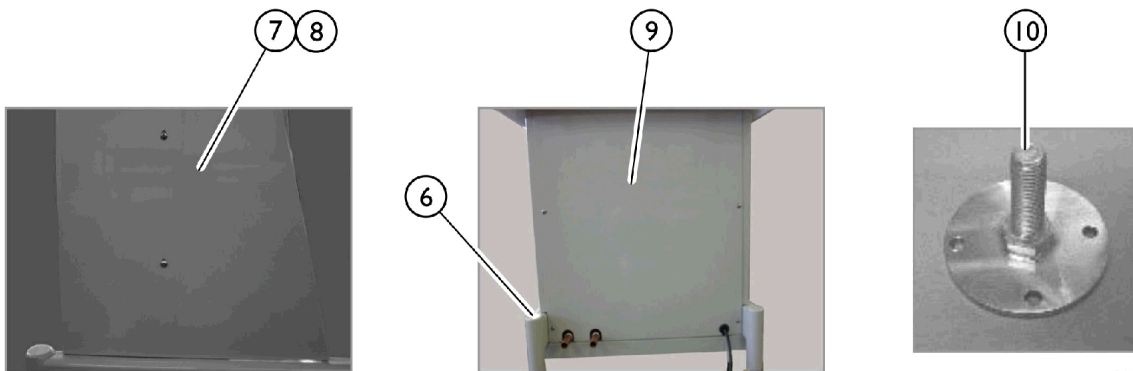

Base Components - Adjustable Height and Stationary

Base Components - Adjustable Height and Stationary

Item Number	Note	Part Number	Description	Quantity Per	
				Package	Assembly
1		1089054-NLA	NLA - Pad, Glide, Large	1	2
2		1089055-NLA	NLA - Pad, Glide, Small	1	4
3		1096978-NLA	NLA - Bracket, Pump	1	1
4		1092783-NLA	NLA - Bracket, Mounting, Pump	1	1
5		1089056-NLA	NLA - Brace, Top	1	1
6		1089052-NLA	NLA - Frame, Base	1	1
7		1165912	Cover, Side - Right	1	1
8		1165913	Cover, Side - Left	1	1
9		1165914	Cover, Rear	1	1
10		1093367-NLA	NLA - Pad, Leveling	1	4