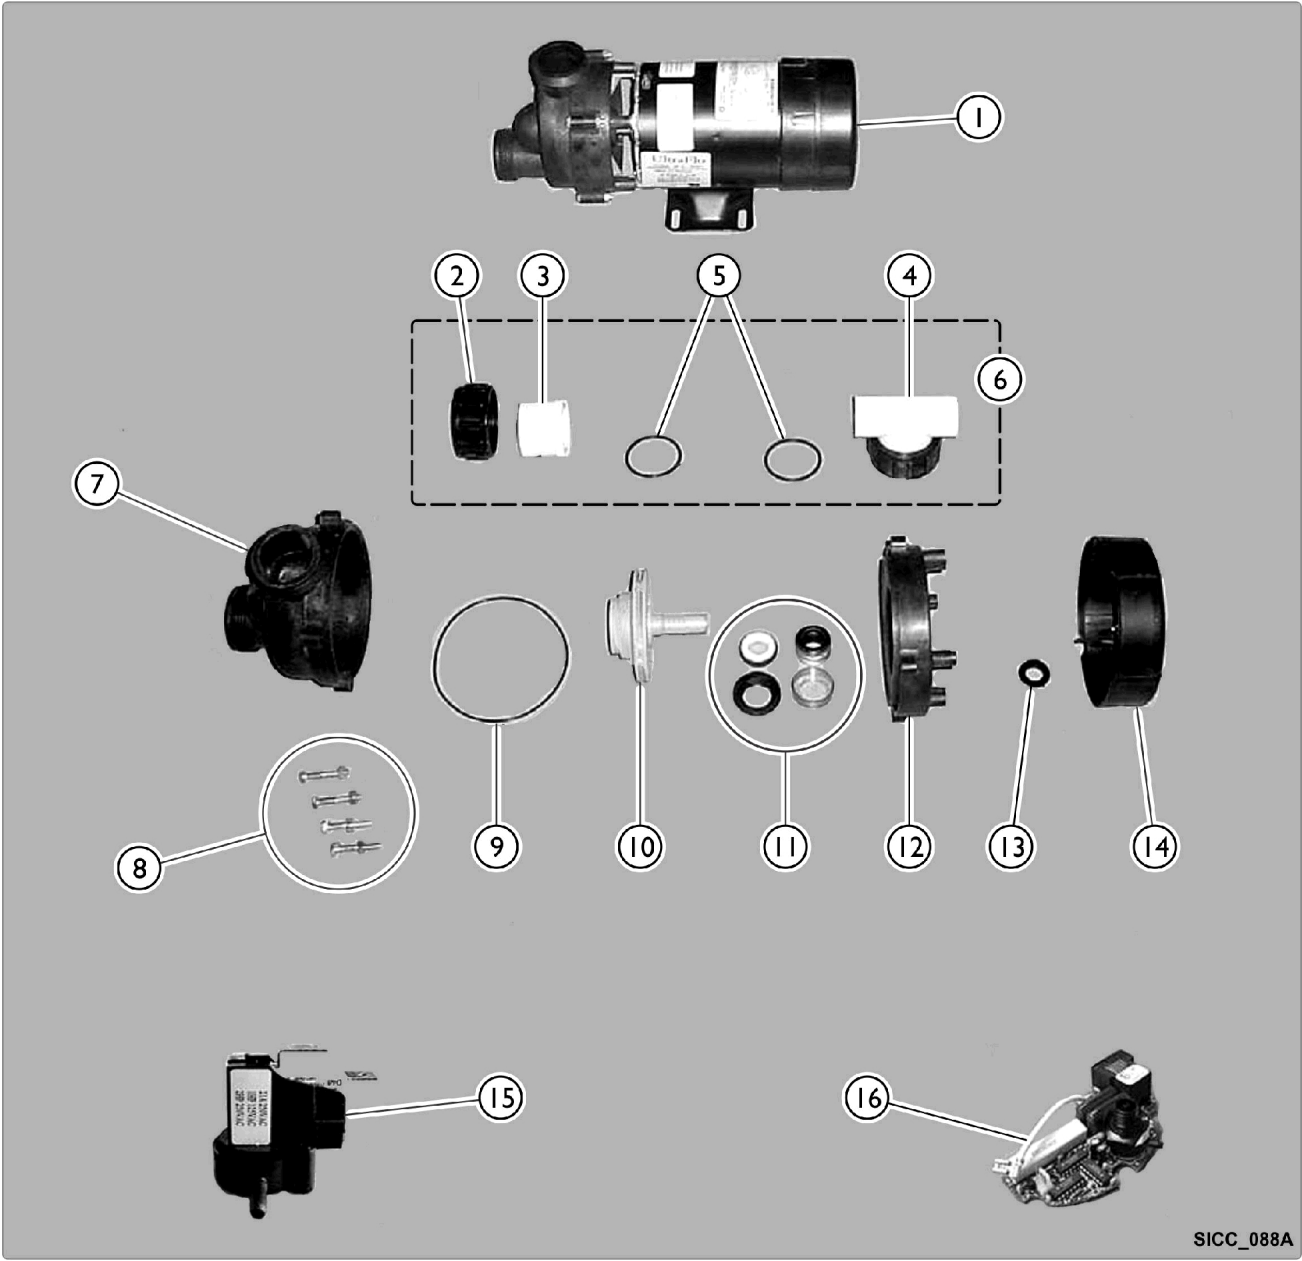

# Pump - Ultra Flow

## Pump - Ultra Flow

Item Number	Note	Part Number	Description	Quantity Per	
				Package	Assembly
1		PAR5295A-NLA	NLA - Pump, 3/4HP / 110V, with Air Switch	1	1
2		PAR5295K-NLA	NLA - Nut, Union	1	1
3		PAR5295J-NLA	NLA - FE Piece	1	1
4		PAR5295I	Union "T"	1	1
5		PAR5295L-NLA	NLA - O-Ring	1	1
6	A	PAR5295C-NLA	NLA - Union and "T" Set Assembly	1	1
7		PAR5295H-NLA	NLA - Volute Front	1	1
8		PAR5295M-NLA	NLA - Bolt and Nut	1	1
9		PAR5295E-NLA	O-Ring	1	1
10		PAR5295G-NLA	Impellor	1	1
11		PAR5295B-NLA	Seal Assembly	1	1
12		PAR5295D-NLA	NLA - Volute Back	1	1
13		PAR5295F-NLA	NLA - Slinger	1	1
14		IHPAR5295Z-NL A	NLA - Cover, Motor Dust	1	1
15		IHPAR5295N-NL A	NLA - Switch, Air	1	1
16		IHPAR5295O-NL A	NLA - Switch, Air w/ Load Sensor Board	1	1

NOTE: A - Also includes Items 2 (Union Nut), 3 (FE Piece), 4 (T Union), and 5 (O-Ring)