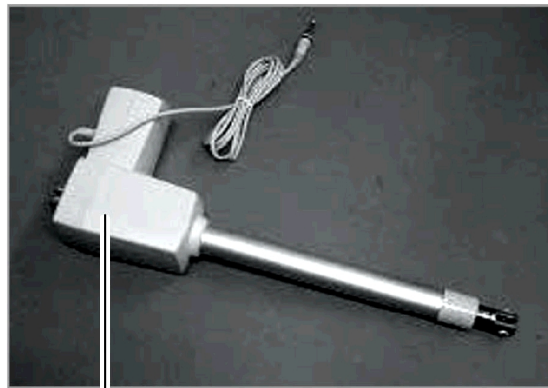

Electrical Components

1

2

3

4

5

6

7

8

9

10

Electrical Components

Item Number	Note	Part Number	Description	Quantity Per	
				Package	Assembly
1		1094452-NLA	NLA - Switch Plug Harness	1	1
2		1151444-NLA	NLA - Switch Assembly	1	2
3		1097284-NLA	NLA - Cord, Power, Main	1	1
4		PAR5291-NLA	NLA - Grommet, Rubber	1	1
5		TRP1045	Retractable Electrical Cord	1	1
6		PAR2823A-NLA	NLA - Grip, Cord, Small (1/2")	1	1
7		PAR2823-NLA	NLA - Grip, Cord, Large (1/2")	1	1
8		PAR2825-NLA	NLA - Electrical Box	1	1
9		PAR2826-NLA	NLA - Electrical Box Cover	1	1
10		1095052-NLA	NLA - Actuator, Tub	1	1