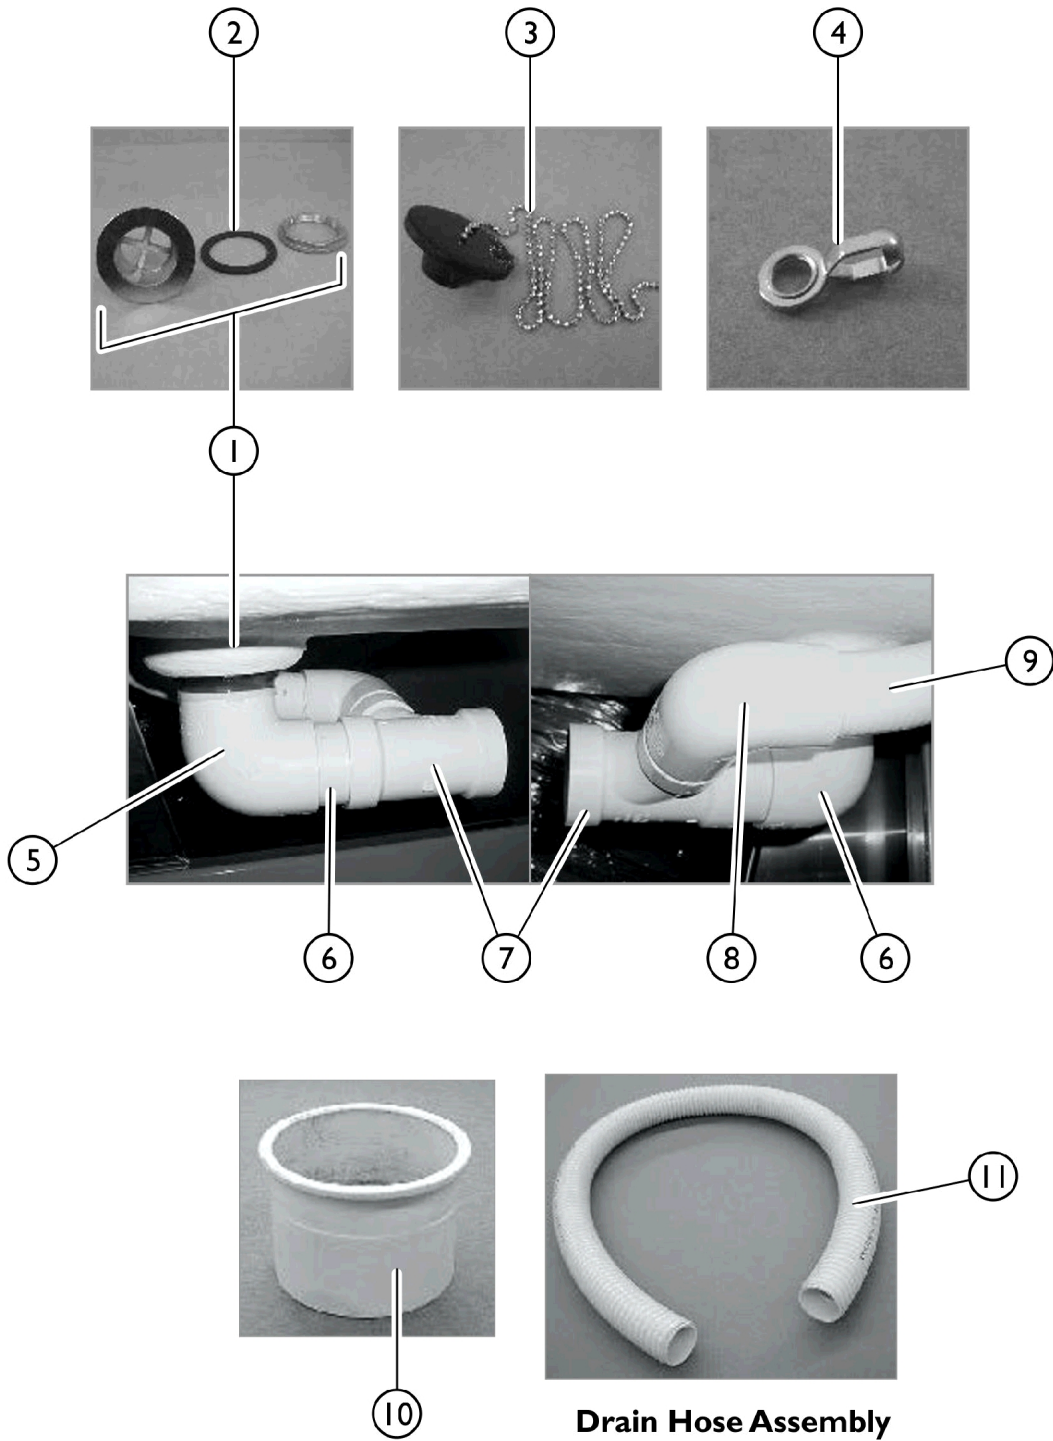

Drain Components

Drain Hose Assembly

SICC_023A

Drain Components

Item Number	Note	Part Number	Description	Quantity Per	
				Package	Assembly
1		60106483-NLA	NLA - Drain Assembly (2")	1	1
2		PAR7188	Gasket	1	1
3		PAR9817A	Plug, Drain with Chain	1	1
4		PAR9821	Chain Clip, Drain Plug	1	1
5		PAR5816C	90 Degree Threaded Elbow (2")	1	1
6		PAR8081-NLA	NLA - PVC Pipe (2") (Sold by the foot)	1	1
7		PAR5780BC	Reducing "T", Sanitary (2 x 2 x 1-1/2")	1	1
8		PAR5760C	Elbow, 90 Degree (1-1/2")	1	1
9		PAR5640B	Flex Pipe (1-1/2") (Sold by the foot)	1	1
10		PAR5624B-NLA	NLA - 1-1/2" Special Coupling	1	1
11		PAR5625B-NLA	NLA - Hose, Vacuum (2")	1	1