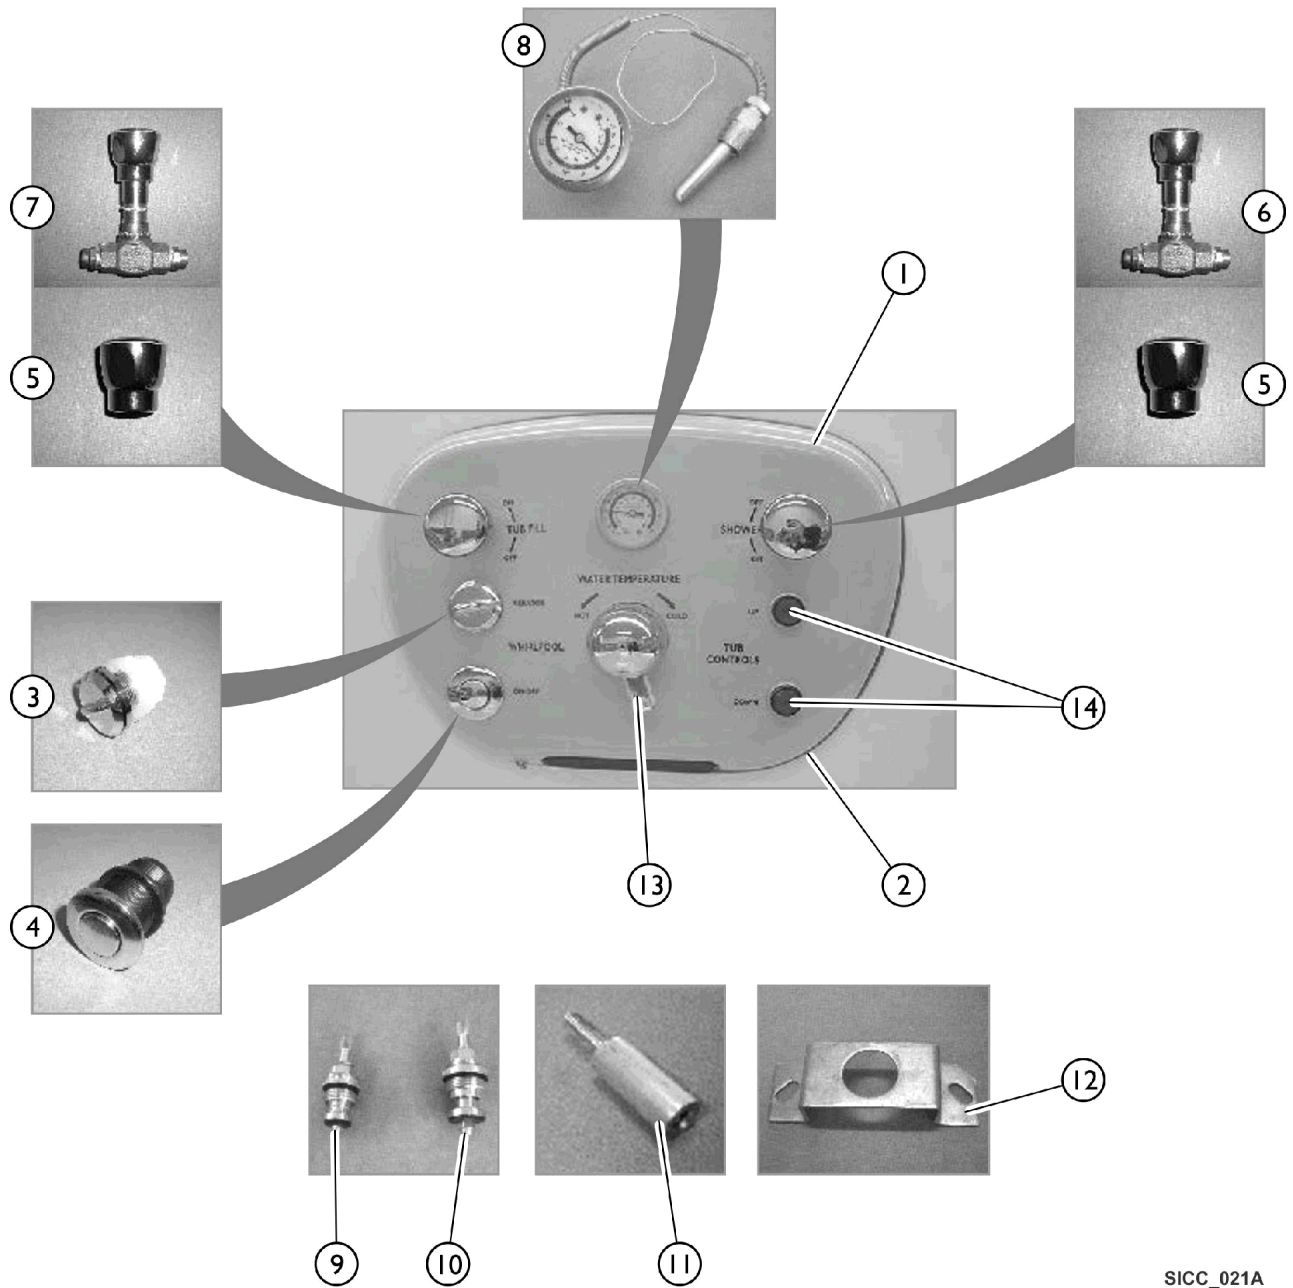

Faceplate Components

Faceplate Components

Item Number	Note	Part Number	Description	Quantity Per	
				Package	Assembly
1		1090096-NLA	NLA - Faceplate, Tub Controls	1	1
1		1093346-NLA	NLA - Faceplate, Fixed Height, Tub Controls	1	1
2		1095070-NLA	NLA - Faceplate Trim, Grey	1	1
3	A	PAR5590A-NLA	NLA - Air Vent Assembly, White	1	1
4		PAR5510C-NLA	NLA - On/Off Button	1	1
5		PAR6652A-NLA	NLA - Handle, Lynwood Plastic (Metal no longer available)	1	1
6		IHPAR6652-NLA	NLA - Valve, Shower (1/2")	1	1
7		PAR6653	Valve, Fill, Tub (3/4")	1	1
8		PAR5710E	Gauge, Temperature	1	1
9		PAR6652B-NLA	NLA - Stem and Cartridge, Shower (1/2")	1	1
10		PAR6653B	Stem and Cartridge, Tub Fill (3/4")	1	1
11		1093365-NLA	NLA - Stud, Mounting, Faceplate	1	1
12		1093352-NLA	NLA - Bracket, Mounting, Mixing Valve	1	1
13		PAR6670CG	NLA - Valve, Complete RADA Mixing	1	1
14		1151444-NLA	NLA - Switch Assembly	1	2

NOTE: A - White Air Vent Assembly replaced Chrome. Functionality is the same.