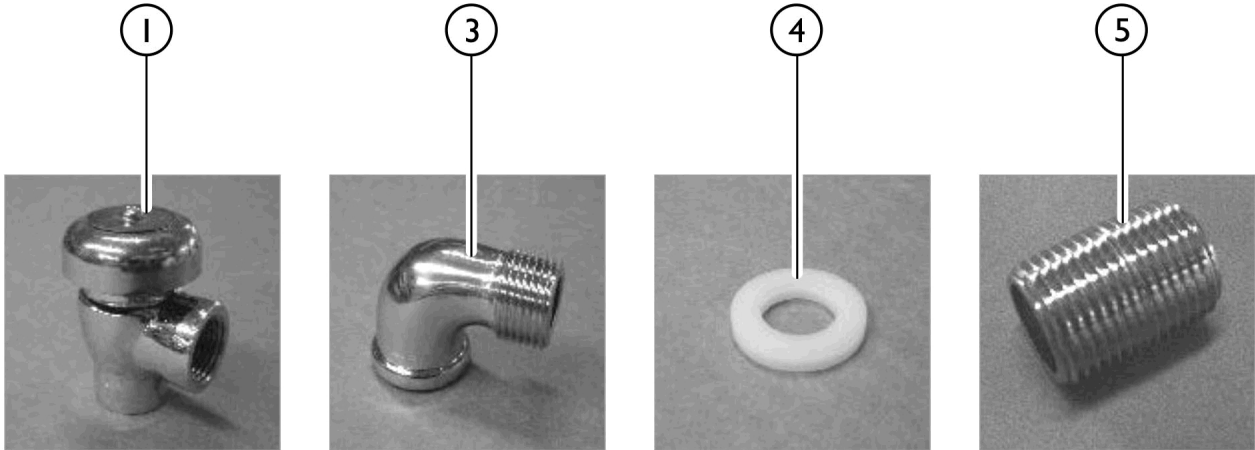

# Back Flow Preventer

## Back Flow Preventer

Item Number	Note	Part Number	Description	Quantity Per	
				Package	Assembly
1		PAR7380AG	Back Flow Preventer - Conbraco (1/2") (One Screw in Cap)	1	2
2		IHPAR7383C	Bonnet	1	2
3		PAR1136	Elbow, 90 Degrees - Chrome	1	2
4		PAR6160D	Washer, Nylon, Backflow Preventer and Chrome Elbow	1	2
5		1096925-NLA	NLA - Threaded Adapter (1/2" NPT)	1	2
6		1094375-NLA	NLA - Fitting, Bulkhead (3/4" MP-0D x 1/2" FP-ID)	1	2
	A	IHPAR7384C	Kit, Repair	1	1

NOTE: A - Not shown.