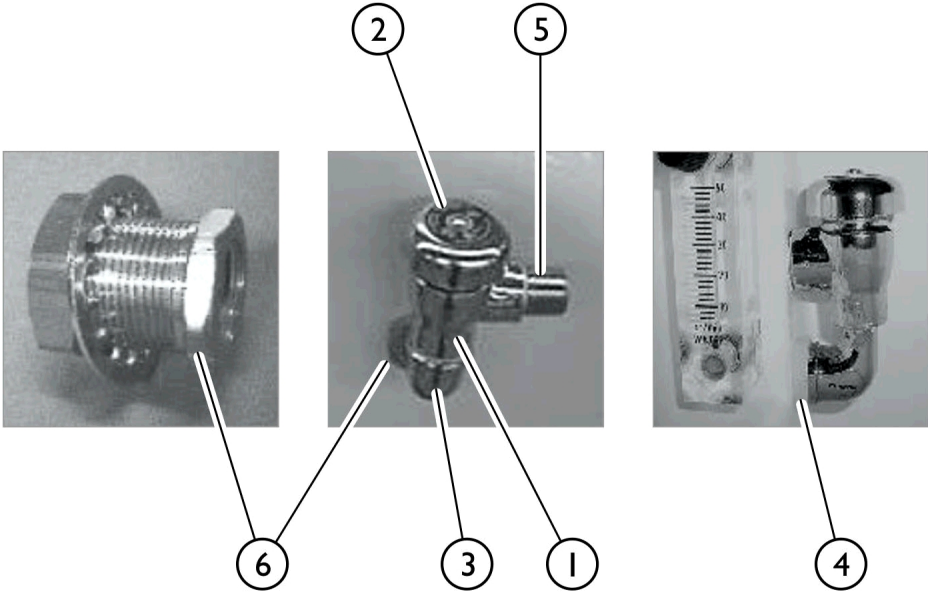

# Back Flow Preventer

## Back Flow Preventer

Item Number	Note	Part Number	Description	Quantity Per	
				Package	Assembly
1		PAR7380AG	Back Flow Preventer - Conbraco (1/2") (One Screw in Cap)	1	2
2		IHPAR7383C	Bonnet	1	2
3		PAR1136	Elbow, 90 Degrees - Chrome	1	2
4		PAR6160D	Washer, Nylon, Backflow Preventer and Chrome Elbow	1	2
5		1096925-NLA	NLA - Threaded Adapter (1/2" NPT)	1	2
6		1094375-NLA	NLA - Fitting, Bulkhead (3/4" MP-0D x 1/2" FP-ID)	1	2
	A	IHPAR7384C	Kit, Repair	1	1

NOTE: A - Not shown.