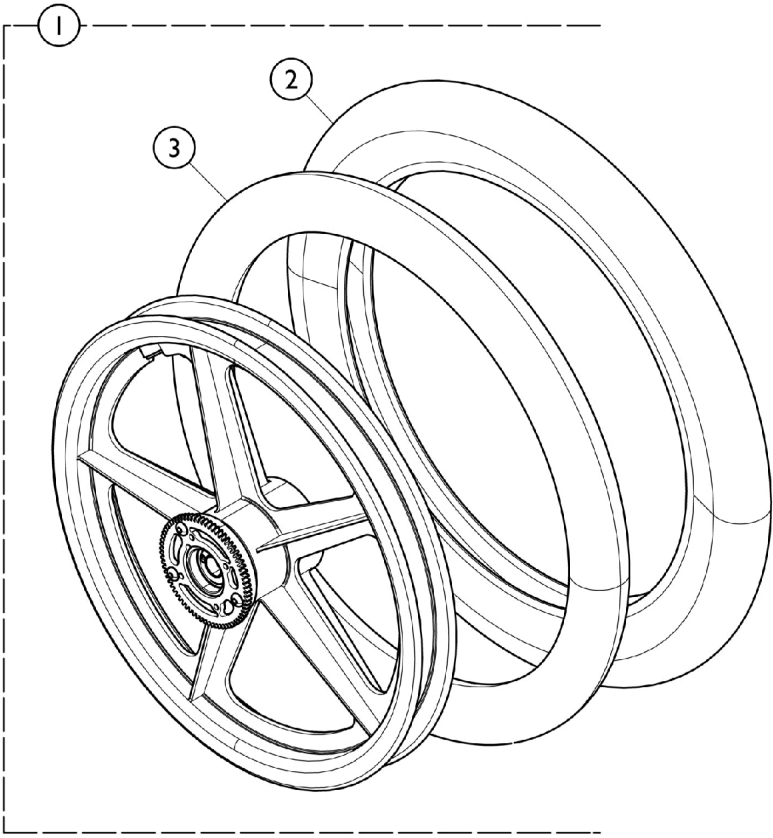

Composite Rear Wheel w/ Hublock (16" Wheel)

Wheel Type	Wheel Size	Tire Type	Item 1 Wheel Assembly	Item 2 Tire	Item 3 Tube/Insert
16COM	16" x 1-3/4"	Pneumatic	1166046 See Note(s) A	1052099	1052100
16COM	16" x 1-3/4"	Pneumatic w/ Flat Free	1166047 See Note(s) A	1052099	1052165

NOTE: A - Wheel comes complete with Hub Assembly, Gear Ring, Retaining Nut, Bearing, Spring Pins, Tire, Insert, and Screws.