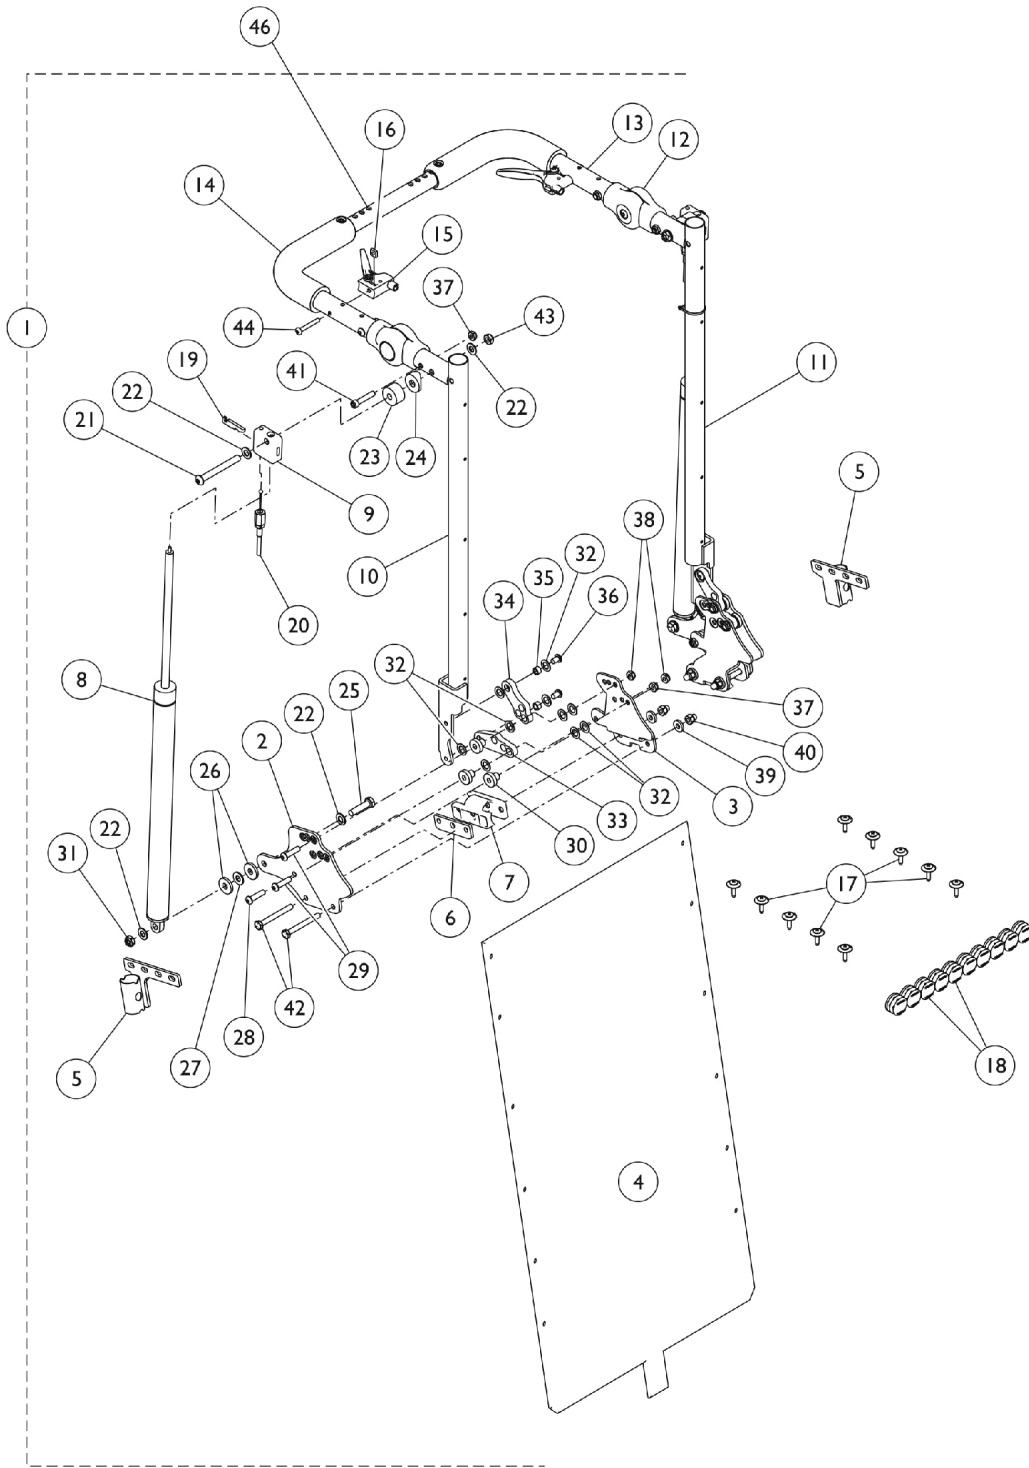

# Recliner - Low Shear - Retro-Fit Kit w/ Upholstery

The Recliner Retro-Fit Kit can be used on the Solara® 2G as long as the seat depth is not set at its deepest settings (Small Frame: 16" D, Medium Frame: 19" D, Large Frame: 22" D)

| Item Number | Note | Part Number | Description   | Quantity Per |          |
|-------------|------|-------------|---|--------------|----------|
|             |      |             |   | Package      | Assembly |
| 1           | A    | See Chart   | #1 Retro-Fit Kit, Low Shear w/ Upholstery (14-20" Wide) | 1            | 1        |
| 12          | B    | 1134190     | Kit, Stroller Handle, Adjustable Angle - Outside Mount  | 1            | 1        |
|             |      |             | Screw, Socket Button Head (1/4-28 x 1-1/4")             | 1            | 2        |
|             |      |             | Gear, Stroller Handle                                   | 1            | 2        |
|             |      |             | Screw, Socket Head (1/4-28 x 1-1/4")                    | 1            | 2        |
|             |      |             | Screw, Socket Head (1/4-28 x 1-1/4")                    | 1            | 2        |
|             |      |             | Locknut (1/4-28)  | 1            | 2        |
|             |      |             | Locknut (1/4-28)  | 1            | 4        |
| 46          |      | See Chart   | #46 Crossbrace Tube                                     | 1            | 1        |

## #1 Retro-Fit Kit, Low Shear w/ Upholstery (14-20" Wide)

| Chair Width | Kit Part Number          |
|-------------|--------------------------|
| 14" W       | 1171137<br>See Note(s) A |
| 15" W       | 1171138<br>See Note(s) A |
| 16" W       | 1171139<br>See Note(s) A |
| 17" W       | 1171140<br>See Note(s) A |
| 18" W       | 1171141<br>See Note(s) A |
| 19" W       | 1171142<br>See Note(s) A |
| 20" W       | 1171143<br>See Note(s) A |